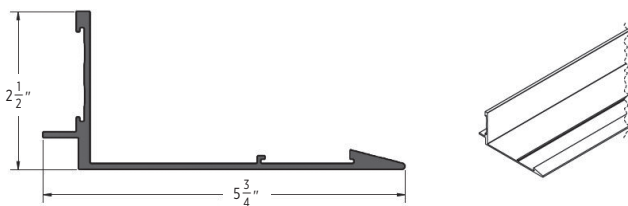

PROFILES

LEED® v4

RECYCLED CONTENT	45%	
	PRE: 11%	POST: 34%

- ✓ MR: PBT Source Reduction (Healthcare)
- ✓ MR: Sourcing Raw Materials
- ✓ MR: Environmental Product Declaration (EPDs)
- ✓ MR: Construction and Demolition Waste Management Planning

LEED® is a registered trademark of the U.S. Green Building Council.

CERTIFICATIONS & PRODUCT DECLARATIONS

EPD AVAILABLE