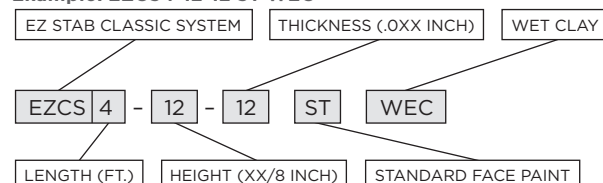

CertainTeed ARCHITECTURAL PRODUCTS

METAL • WOOD • FELT • FIBERGLASS & MINERAL FIBER • GYPSUM • SUSPENSION & INTEGRATED SYSTEMS
2424 Lakeshore Rd. West, Mississauga, ON L5J 1K4 800-233-8990 certainteed.ca/architectural