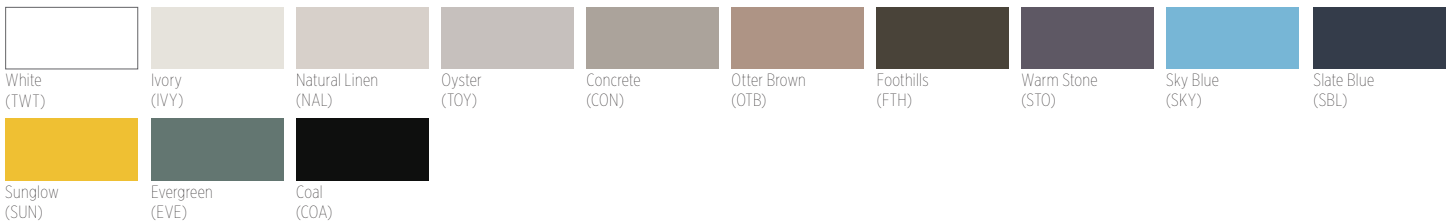

TERMINUS FIN SEMI-CONCEALED PERIMETER TRIM

VISUAL OPTIONS – SUSPENSION SYSTEMS

ACOUSTICAL AND DRYWALL SUSPENSION SYSTEMS AND TERMINUS TRIM

Our newly expanded post-paint process allows for any CertainTeed Suspension System product to be painted in a variety of new colors, matching all CertainTeed colors along with any Sherwin-Williams® colors requested by the customer. We can also match any color if a color sample is provided.

CERTAINTEED STANDARD

ECOPHON®

TECHSTYLE COLOR

TECHSTYLE WOOD

For Special color options, contact your local sales representative.

The colors shown have been reproduced with all the fidelity possible with commercial printing processes. Also, a specific color may appear different on one class of product than another.

TECHSTYLE FELT

METAL CEILINGS

When placing an order for either Standard or Special colors, please use the following naming process preceding each catalog code:

- Standard face paint: ST + 3-letter color code
- Standard 360 paint: 3T + 3-letter color code
- Special face page: SP + 3-letter color code
- Special 360 paint: 3P + 3-letter color code