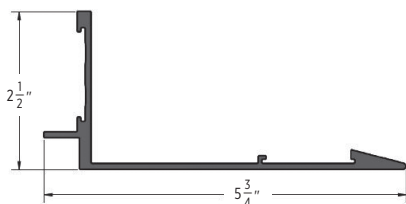

SYSTEM COMPONENTS

SPLICE CLIP
TTSPLICE

TWIST CLIP
TTTC

PROFILES

LEED® v4

RECYCLED CONTENT	45%	
	PRE: 11%	POST: 34%

- ✓ MR: PBT Source Reduction (Healthcare)
- ✓ MR: Sourcing Raw Materials
- ✓ MR: Construction and Demolition Waste Management Planning