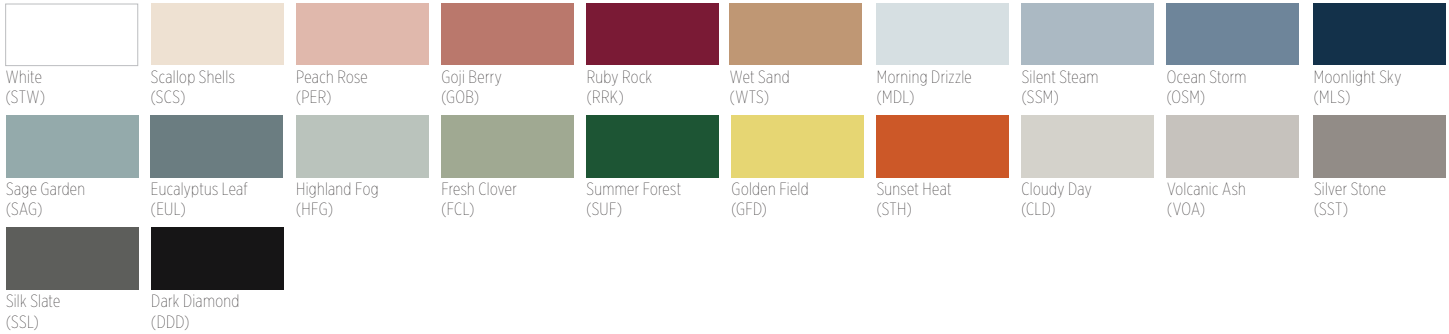

TERMINUS FIN SEMI-CONCEALED PERIMETER TRIM

VISUAL OPTIONS – SUSPENSION SYSTEMS

ACOUSTICAL AND DRYWALL SUSPENSION SYSTEMS AND TERMINUS TRIM

Our newly expanded post-paint process allows for any CertainTeed Suspension System product to be painted in a variety of new colors, matching all CertainTeed colors along with any Sherwin-Williams® colors requested by the customer. We can also match any color if a color sample is provided.

CERTAINTEED STANDARD

ECOPHON®

TECHSTYLE COLOR

TECHSTYLE WOOD

For Special color options, contact your local sales representative.

The colors shown have been reproduced with all the fidelity possible with commercial printing processes. Also, a specific color may appear different on one class of product than another.

TECHSTYLE FELT

METAL CEILINGS

When placing an order for either Standard or Special colors, please use the following naming process preceding each catalog code:

- Standard face paint: ST + 3-letter color code
- Standard 360 paint: 3T + 3-letter color code
- Special face page: SP + 3-letter color code
- Special 360 paint: 3P + 3-letter color code