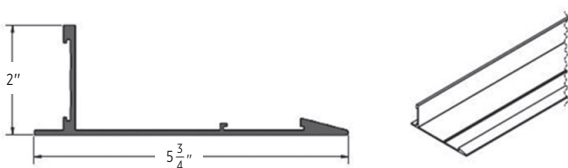

PROFILES

LEED® v4

RECYCLED CONTENT	45%	
	PRE: 11%	POST: 34%

- ✓ MR: PBT Source Reduction (Healthcare)
- ✓ MR: Sourcing Raw Materials
- ✓ MR: Construction and Demolition Waste Management Planning

LEED® is a registered trademark of the U.S. Green Building Council.