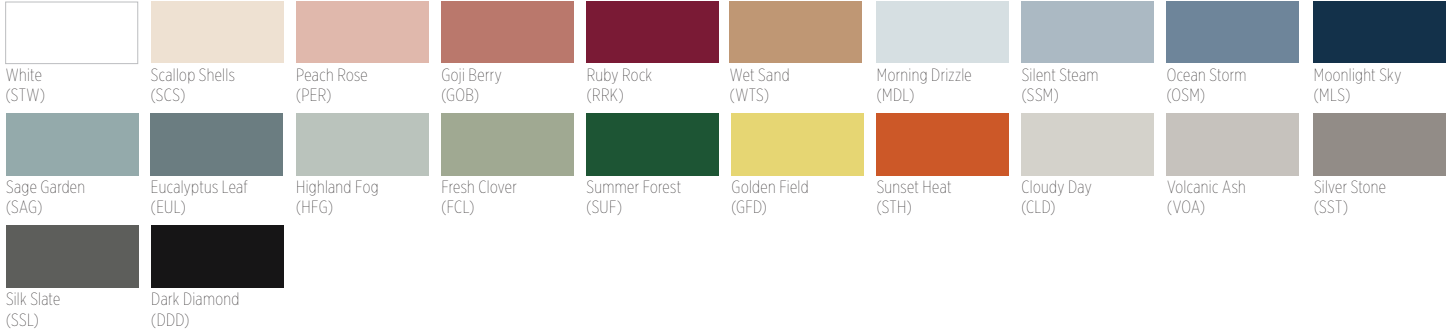

## VISUAL OPTIONS – SUSPENSION SYSTEMS

### ACOUSTICAL AND DRYWALL SUSPENSION SYSTEMS AND TERMINUS TRIM

Our newly expanded post-paint process allows for any CertainTeed Suspension System product to be painted in a variety of new colors, matching all CertainTeed colors along with any Sherwin-Williams® colors requested by the customer. We can also match any color if a color sample is provided.

#### TECHSTYLE COLOR

#### METAL CEILINGS

When placing an order for either Standard or Special colors, please use the following naming process preceding each catalog code:

- Standard face paint: ST + 3-letter color code
- Standard 360 paint: 3T + 3-letter color code
- Special face page: SP + 3-letter color code
- Special 360 paint: 3P + 3-letter color code