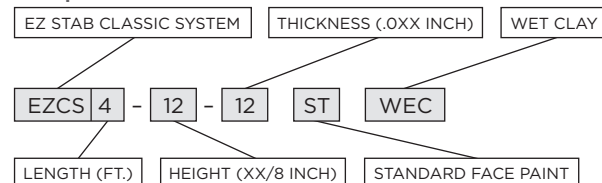

CertainTeed ARCHITECTURAL PRODUCTS

METAL • WOOD • FELT • FIBERGLASS & MINERAL FIBER • GYPSUM • SUSPENSION & INTEGRATED SYSTEMS
2424 Lakeshore Rd. West, Mississauga, ON L5J 1K4 800-233-8990 certainteed.ca/architectural