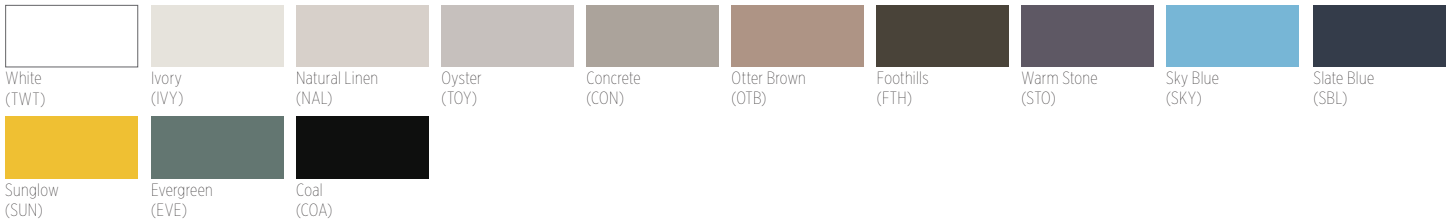

### ACOUSTICAL AND DRYWALL SUSPENSION SYSTEMS AND TERMINUS TRIM

Our newly expanded post-paint process allows for any CertainTeed Suspension System product to be painted in a variety of new colors, matching all CertainTeed colors along with any Sherwin-Williams® colors requested by the customer. We can also match any color if a color sample is provided.

#### TECHSTYLE COLOR

#### METAL CEILINGS

When placing an order for either Standard or Special colors, please use the following naming process preceding each catalog code:

- Standard face paint: ST + 3-letter color code
- Standard 360 paint: 3T + 3-letter color code
- Special face page: SP + 3-letter color code
- Special 360 paint: 3P + 3-letter color code