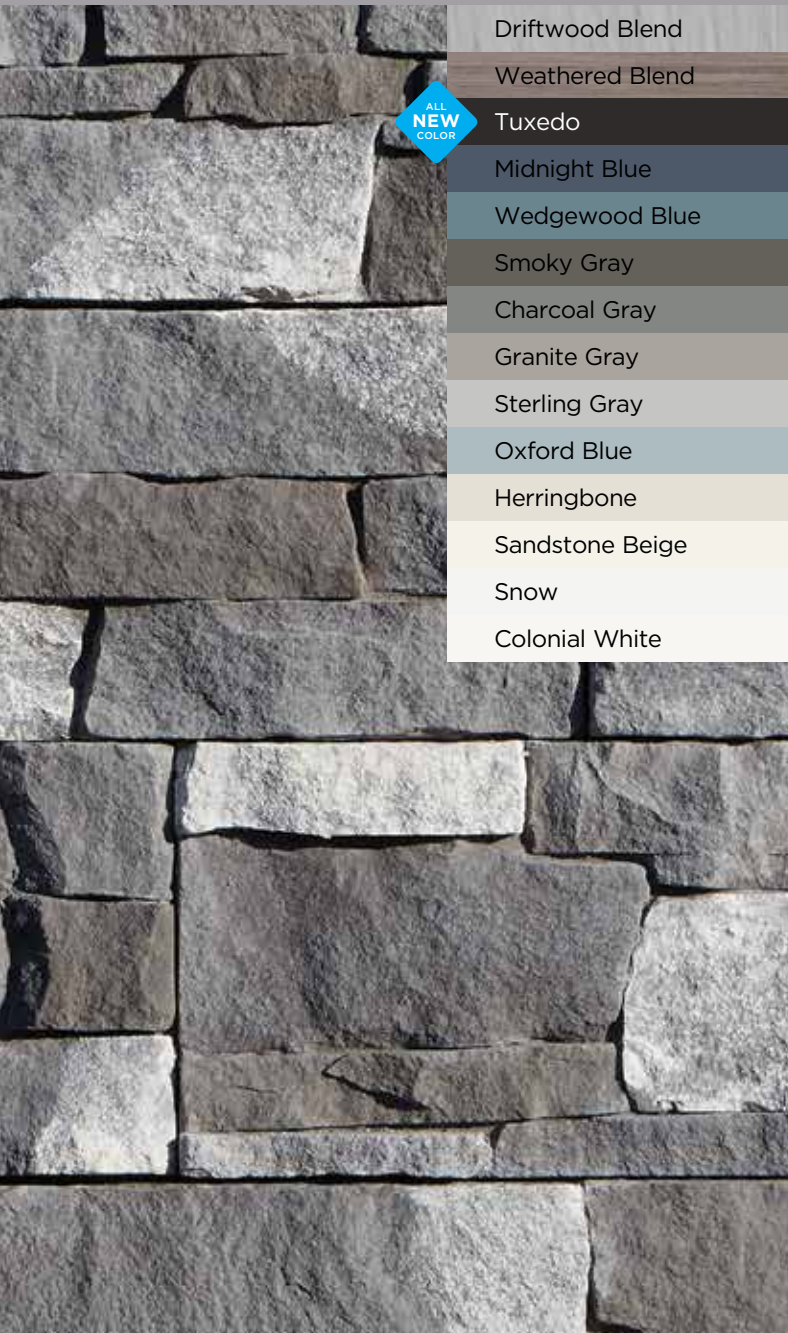

STONEfaçade™

Architectural Stone Cladding System

**Stone & Vinyl
Siding Color
Coordination**

Adirondack Snowfall

With hues of gray, adirondack snowfall matches best with siding in whites, blues and grays.

ALL
NEW
COLOR

- Driftwood Blend
- Weathered Blend
- Tuxedo
- Midnight Blue
- Wedgewood Blue
- Smoky Gray
- Charcoal Gray
- Granite Gray
- Sterling Gray
- Oxford Blue
- Herringbone
- Sandstone Beige
- Snow
- Colonial White

Appalachian Twilight

With calming grays and browns, appalachian twilight works well with an extensive palette of siding colors.

- Natural Blend
- Driftwood Blend
- Arbor Blend
- Frontier Blend
- Autumn Red
- Mountain Cedar
- Slate
- Hearthstone
- Spruce
- Olive Grove
- Forest
- Pacific Blue
- Granite Gray
- Sterling Gray
- Seagrass
- Cypress
- Herringbone
- Sandstone Beige
- Desert Tan
- Weathered Wood
- Natural Clay
- Savannah Wicker
- Light Maple
- Heritage Cream
- Autumn Yellow
- Snow
- Colonial White

Pocono Autumn

With variegated tones of brown, orange and yellow, siding in warm shades or gray tones match well with pocono autumn.

Harbor Sunset

With stunning shades of brown and burgundy, siding in subtle shades of grays and browns are recommended for harbor sunset.