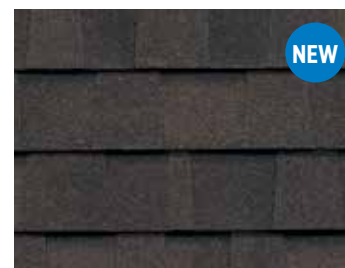

*Landmark PRO,
shown in Max Def Moiré Black*

Landmark[®] PRO

Designer Roofing Shingles

The Expert's Choice

Landmark PRO improves upon the reliable CertainTeed Landmark shingle and is designed specifically for the professional roofing contractor that takes pride in providing more to their customer. We started by adding more weathering asphalt to the industry's toughest fiberglass mat to provide more protection. Then we incorporated our Maximum Definition color blend technology to give the product more vibrancy on the roof.

LANDMARK® PRO COLOR PALETTE

Max Def Cobblestone Gray

Max Def Colonial Slate

Max Def Georgetown Gray

Max Def Weathered Wood

Max Def Driftwood

Max Def Pewter

Max Def Moiré Black