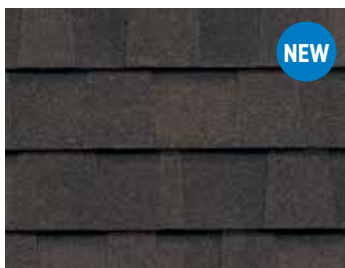

# LANDMARK® PRO COLOR PALETTE

Cinder Black

Max Def Black Walnut

Max Def Georgetown Gray

Max Def Granite Gray

Max Def Espresso

Max Def Heather Blend

Max Def Moiré Black