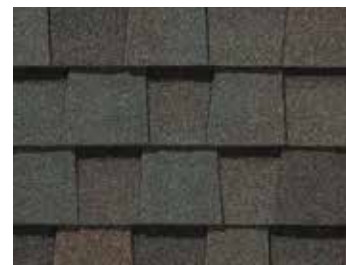

*Landmark PRO,
shown in Max Def Moiré Black*

Landmark[®] PRO

Designer Roofing Shingles

The Expert's Choice

Landmark PRO improves upon the reliable CertainTeed Landmark shingle and is designed specifically for the professional roofing contractor that takes pride in providing more to their customer. We started by adding more weathering asphalt to the industry's toughest fiberglass mat to provide more protection. Then we incorporated our Maximum Definition color blend technology to give the product more vibrancy on the roof.

LANDMARK® PRO COLOR PALETTE

Max Def Black Walnut
Only Available for Ogden Service Area

Max Def Moiré Black

Max Def Espresso

Max Def Heather Blend

Max Def Weathered Wood

Max Def Driftwood

Max Def Georgetown Gray

Max Def Colonial Slate
Only Available for Ogden Service Area

Max Def Cobblestone Gray

Max Def Burnt Sienna

Max Def Resawn Shake

Max Def Red Oak
Only Available for Denver Service Area

Scan code for more information