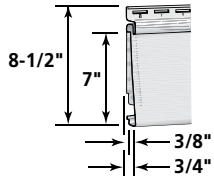

NEW SINGLE 7"
WOODGRAIN
CLAPBOARD

Product Code: 63106
Finish: Woodgrain
Length: 12' 4-1/2"
Thickness: .046"
Exposure: 7"
Projection: 3/4"*
Panels/Ctn.: 14
Squares/Ctn.: 1
Cartons/Pallet: 15
lbs./Ctn.: ≤66

NEW METAL STARTER
STRIP FOR
CERTAPLANK
REINFORCED SIDING

Product Code: 53612
Finish: Mill
Length: 10'
Width: 3-1/2"
Pieces/Ctn.: 25
Lin. Ft./Ctn.: 250'
Cartons/Pallet: 35
lbs./Ctn.: 65

Product Code	63106 Single 7" Clapboard (Woodgrain)	53612 Metal Starter Strip for CERTaplank Reinforced Siding	
No Color		●	
Colonial White (01)	●		
COLOR	Castle Stone (37)	●	
	Granite Gray (34)	●	
	Natural Clay (60)	●	
	Savannah Wicker (59)	●	
	Sterling Gray (33)	●	
DELUXE	Charcoal Gray (46)	●	
	Flagstone (97)	●	
	Forest (47)	●	
	Pacific Blue (27)	●	