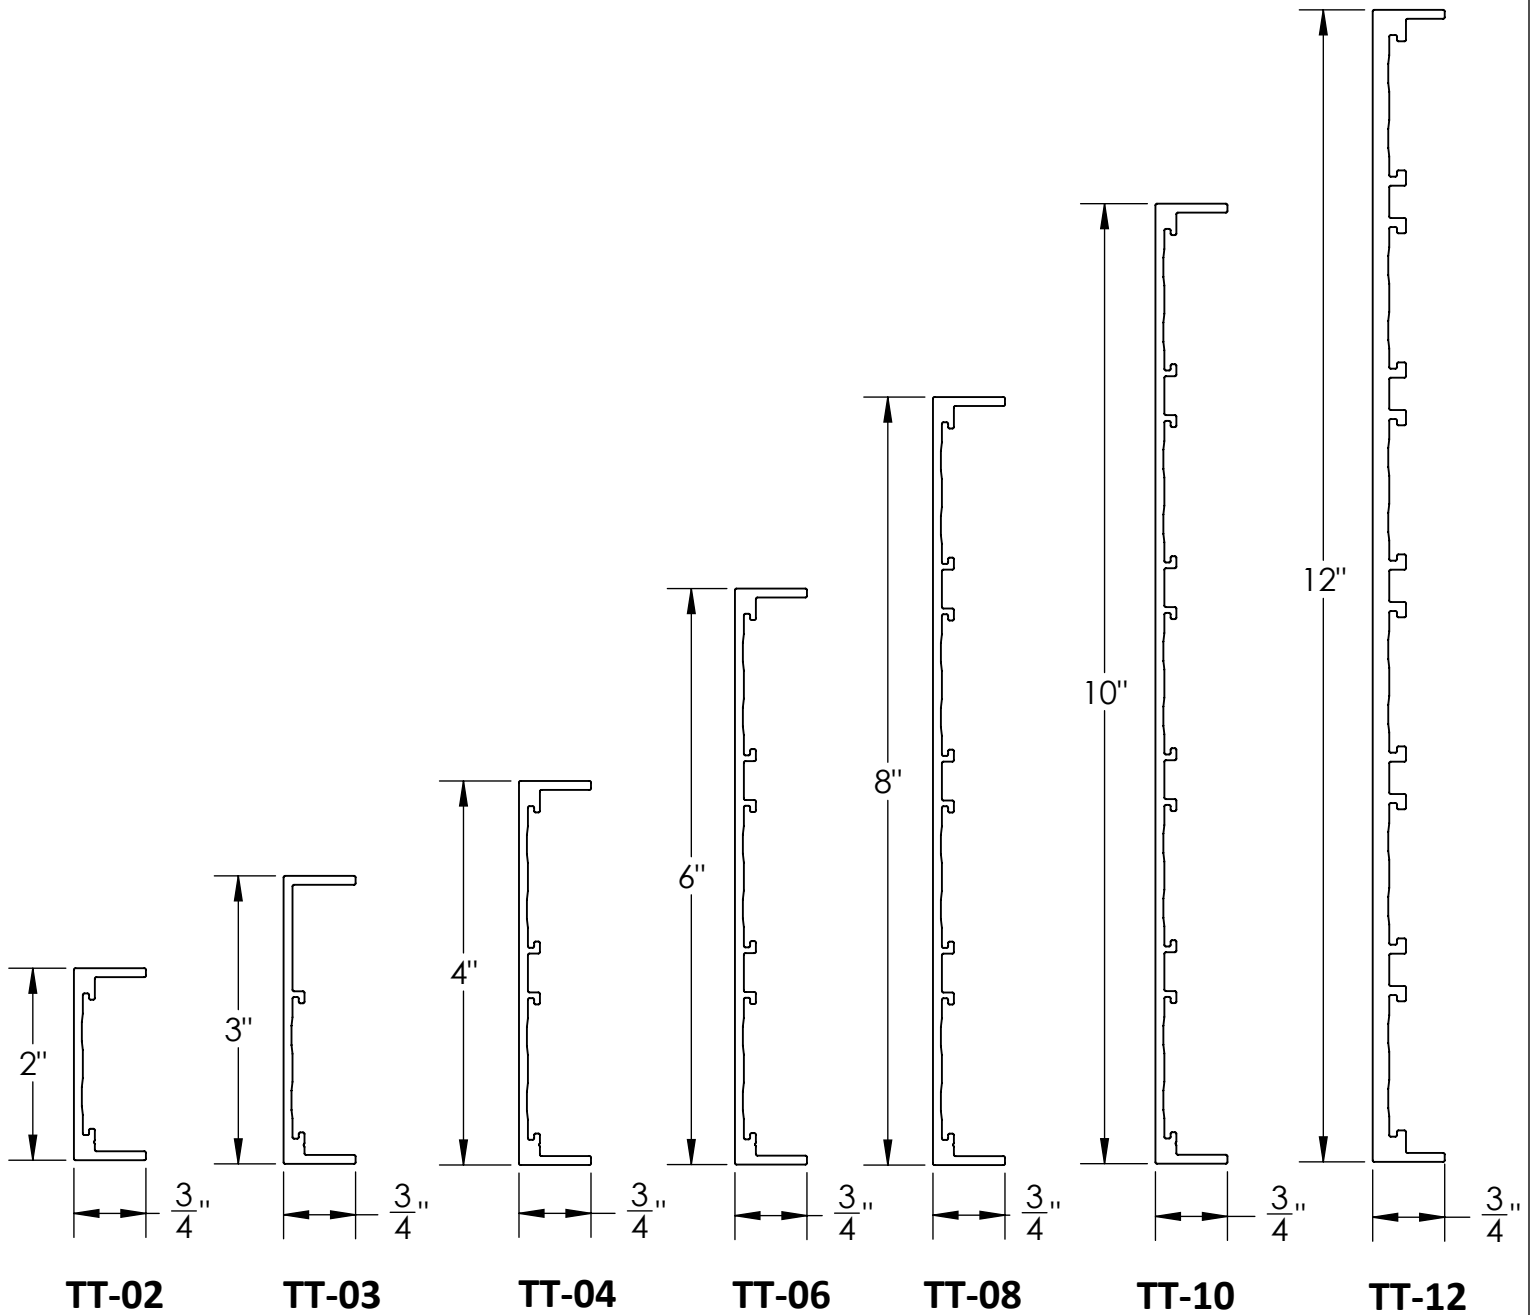

# Terminus Straight Profiles

**CertainTeed**  
SAINT-GOBAIN

## Terminus Trim

PRODUCT NAME: Straight

DRAWING NAME: TT-02:TT-12

THE INFORMATION CONTAINED IN THIS DRAWING IS THE SOLE PROPERTY OF CERTAINTEEDED CEILINGS CORP. ANY REPRODUCTION IN PART OR AS A WHOLE WITHOUT THE WRITTEN PERMISSION OF CERTAINTEEDED CEILINGS CORP. IS PROHIBITED.