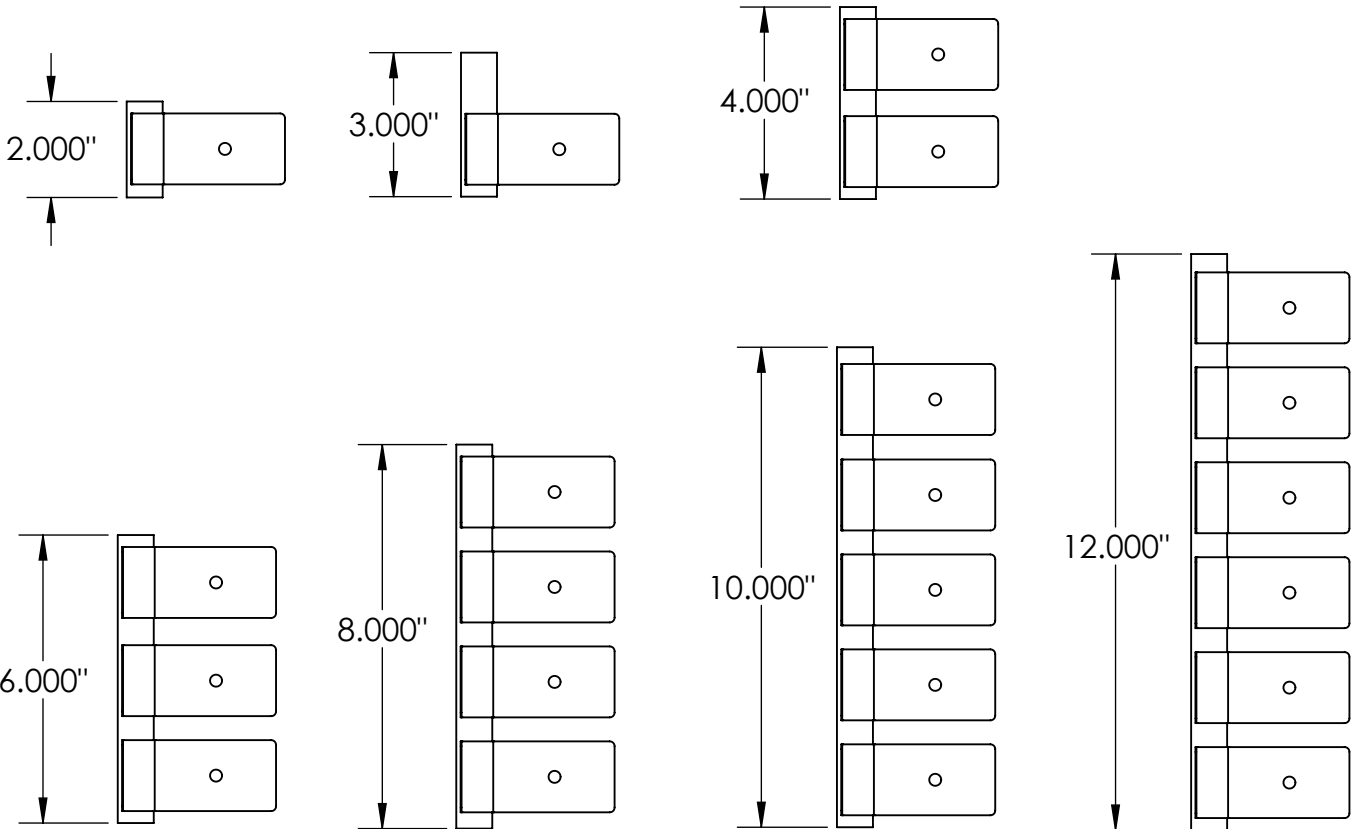

# Terminus Square Corner

**CertainTeed**  
SAINT-GOBAIN

## Terminus Trim

PRODUCT NAME: Corner

DRAWING NAME: Square

THE INFORMATION CONTAINED IN THIS DRAWING IS THE SOLE PROPERTY OF CERTAINTEED CEILINGS CORP. ANY REPRODUCTION IN PART OR AS A WHOLE WITHOUT THE WRITTEN PERMISSION OF CERTAINTEED CEILINGS CORP. IS PROHIBITED.