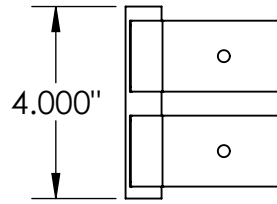

Terminus Round Corner

CertainTeed
SAINT-GOBAIN

Terminus Trim

PRODUCT NAME: Corner

DRAWING NAME: Round

THE INFORMATION CONTAINED IN THIS DRAWING IS THE SOLE PROPERTY OF CERTAINTEED CEILINGS CORP. ANY REPRODUCTION IN PART OR AS A WHOLE WITHOUT THE WRITTEN PERMISSION OF CERTAINTEED CEILINGS CORP. IS PROHIBITED.