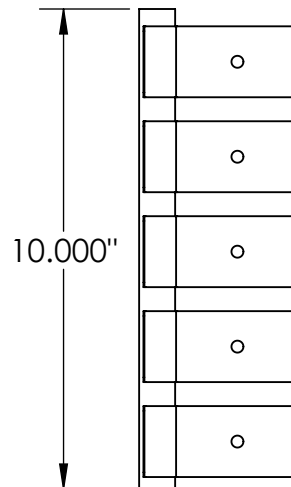

Terminus Round Corner

CertainTeed
SAINT-GOBAIN

Terminus Trim

PRODUCT NAME: Corner

DRAWING NAME: Round

THE INFORMATION CONTAINED IN THIS DRAWING IS THE SOLE PROPERTY OF CERTAINTEED CEILINGS CORP. ANY REPRODUCTION IN PART OR AS A WHOLE WITHOUT THE WRITTEN PERMISSION OF CERTAINTEED CEILINGS CORP. IS PROHIBITED.