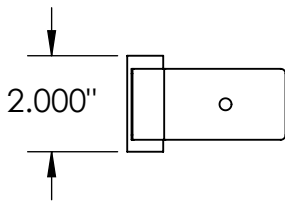

Terminus Round Corner

CertainTeed
SAINT-GOBAIN

Terminus Trim

PRODUCT NAME: Corner

DRAWING NAME: Round

THE INFORMATION CONTAINED IN THIS DRAWING IS THE SOLE PROPERTY OF CERTAINTEED CEILINGS CORP. ANY REPRODUCTION IN PART OR AS A WHOLE WITHOUT THE WRITTEN PERMISSION OF CERTAINTEED CEILINGS CORP. IS PROHIBITED.