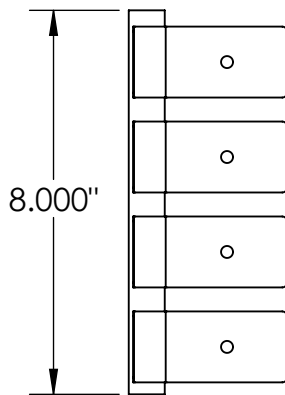

Terminus Round Corner

CertainTeed
SAINT-GOBAIN

Terminus Trim

PRODUCT NAME: Corner

DRAWING NAME: Round

THE INFORMATION CONTAINED IN THIS DRAWING IS THE SOLE PROPERTY OF CERTAINTEED CEILINGS CORP. ANY REPRODUCTION IN PART OR AS A WHOLE WITHOUT THE WRITTEN PERMISSION OF CERTAINTEED CEILINGS CORP. IS PROHIBITED.