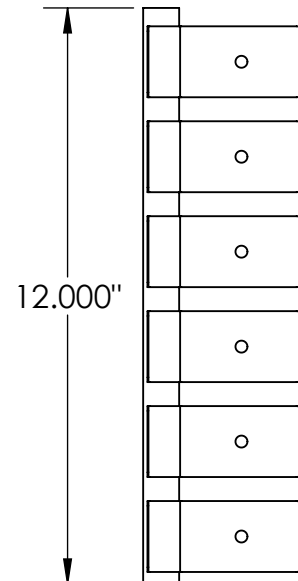

Terminus Round Corner

CertainTeed
SAINT-GOBAIN

Terminus Trim

PRODUCT NAME: Corner

DRAWING NAME: Round

THE INFORMATION CONTAINED IN THIS DRAWING IS THE SOLE PROPERTY OF CERTAINTEED CEILINGS CORP. ANY REPRODUCTION IN PART OR AS A WHOLE WITHOUT THE WRITTEN PERMISSION OF CERTAINTEED CEILINGS CORP. IS PROHIBITED.