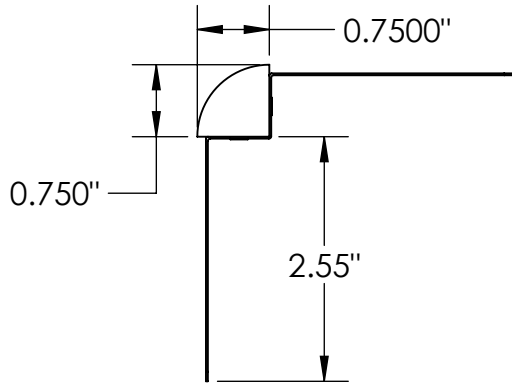

Terminus Round Corner

CertainTeed
SAINT-GOBAIN

Terminus Trim

PRODUCT NAME: Corner

DRAWING NAME: Round

THE INFORMATION CONTAINED IN THIS DRAWING IS THE SOLE PROPERTY OF CERTAINTEED CEILINGS CORP. ANY REPRODUCTION IN PART OR AS A WHOLE WITHOUT THE WRITTEN PERMISSION OF CERTAINTEED CEILINGS CORP. IS PROHIBITED.