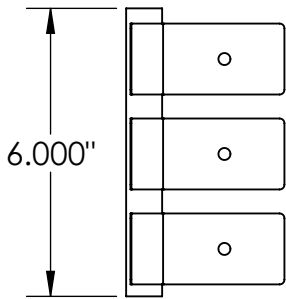

Terminus Round Corner

CertainTeed
SAINT-GOBAIN

Terminus Trim

PRODUCT NAME: Corner

DRAWING NAME: Round

THE INFORMATION CONTAINED IN THIS DRAWING IS THE SOLE PROPERTY OF CERTAINTEED CEILINGS CORP. ANY REPRODUCTION IN PART OR AS A WHOLE WITHOUT THE WRITTEN PERMISSION OF CERTAINTEED CEILINGS CORP. IS PROHIBITED.