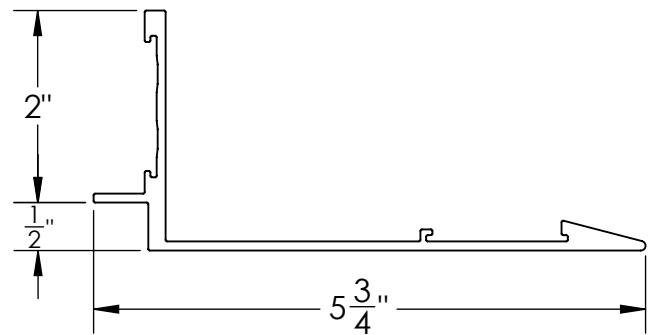

Terminus Fin Profiles

TTFE

TTFESC

CertainTeed
SAINT-GOBAIN

Terminus Trim

PRODUCT NAME: Fin Edge

DRAWING NAME: TTFE: TTFESC

THE INFORMATION CONTAINED IN THIS DRAWING IS THE SOLE PROPERTY OF CERTAINTEED CEILINGS CORP. ANY REPRODUCTION IN PART OR AS A WHOLE WITHOUT THE WRITTEN PERMISSION OF CERTAINTEED CEILINGS CORP. IS PROHIBITED.