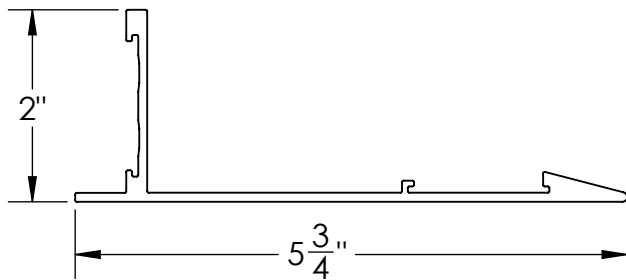

Terminus Fin Profiles

TTFE

TTFESC

CertainTeed
SAINT-GOBAIN

Terminus Trim

PRODUCT NAME: Fin Edge

DRAWING NAME: TTFE: TTFESC

THE INFORMATION CONTAINED IN THIS DRAWING IS THE SOLE PROPERTY OF CERTAINTEED CEILINGS CORP. ANY REPRODUCTION IN PART OR AS A WHOLE WITHOUT THE WRITTEN PERMISSION OF CERTAINTEED CEILINGS CORP. IS PROHIBITED.