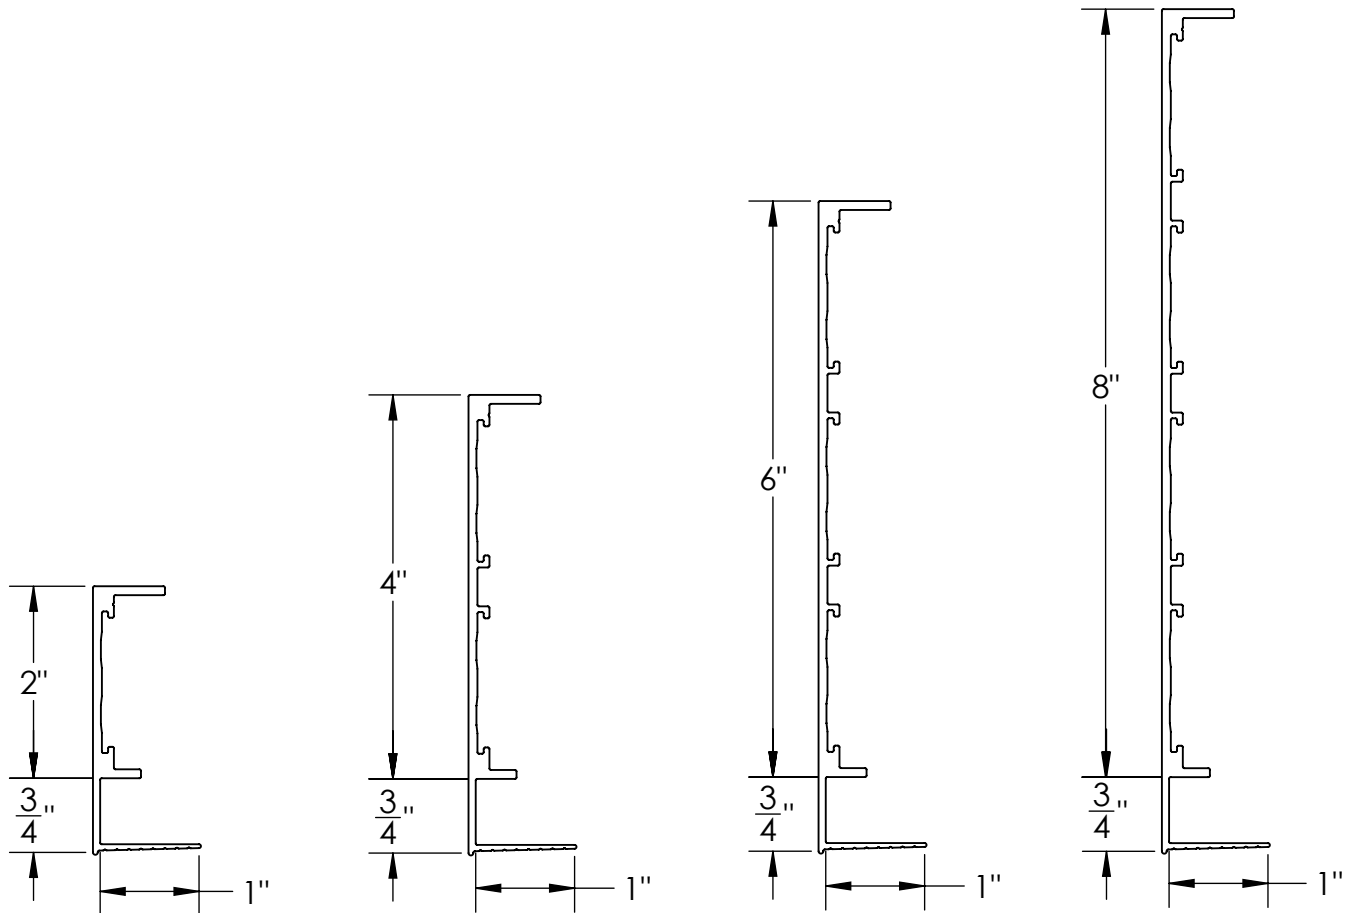

# Terminus Drywall Profiles

TTDW-02

TTDW-04

TTDW-06

TTDW-08

**CertainTeed**  
SAINT-GOBAIN

## Terminus Trim

PRODUCT NAME: Drywall

DRAWING NAME: TTDW-02:TTDW-08

THE INFORMATION CONTAINED IN THIS DRAWING IS THE SOLE PROPERTY OF CERTAINTEED CEILINGS CORP. ANY REPRODUCTION IN PART OR AS A WHOLE WITHOUT THE WRITTEN PERMISSION OF CERTAINTEED CEILINGS CORP. IS PROHIBITED.