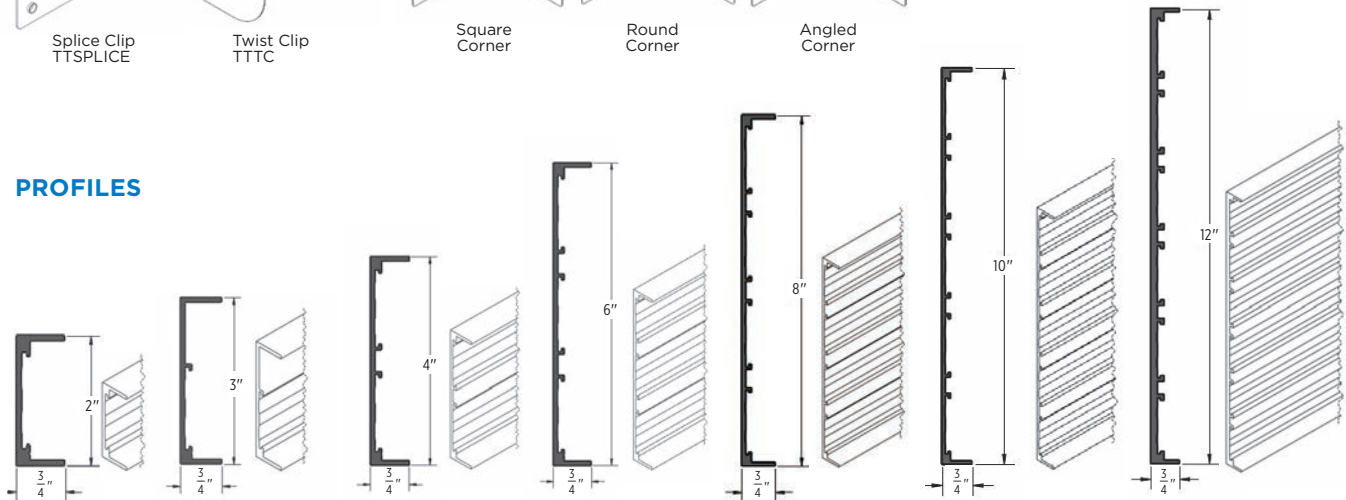

PROFILES

LEED® v4

RECYCLED CONTENT

PRE: 6-11% POST: 25-34% TOTAL: 31-45%

☒ MR: PBT Source Reduction (Healthcare)

☐ MR: Material Ingredients (HPDs)

☒ MR: Sourcing Raw Materials

☐ MR: Environmental Product Declarations (EPDs)

☒ MR: Construction and Demolition Waste Management Planning

LEED® is a registered trademark of the U.S. Green Building Council.