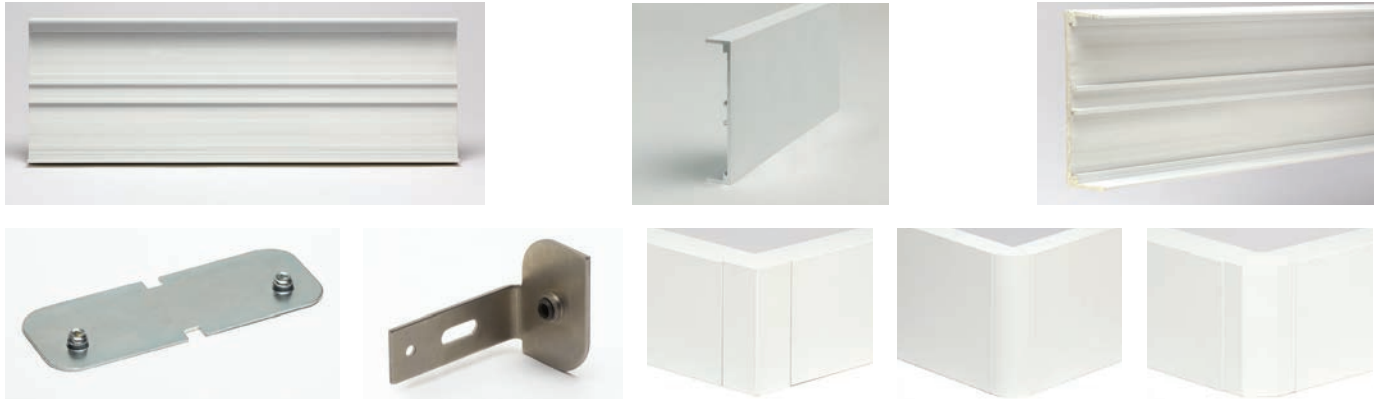

# TERMINUS STRAIGHT PERIMETER TRIM

## Wall Angle & Terminus Trim

Terminus Straight Perimeter Trim provides an extruded aluminum channel trim for perimeter treatments of suspended ceilings.

### FEATURES AND BENEFITS

- Provides a straight perimeter solution for the finishing of suspended ceilings, including ceiling clouds or peninsulas
- Straight trim available in straight or curved (convex or concave)
- Square, round or angled corner post options available as well as factory-mitered corner options
- Up to seven profile heights available to meet a variety of perimeter needs
- Sturdy extruded aluminum construction with fully-painted surface
- Available in white, black, and all standard Ecophon colors. Custom colors available upon request