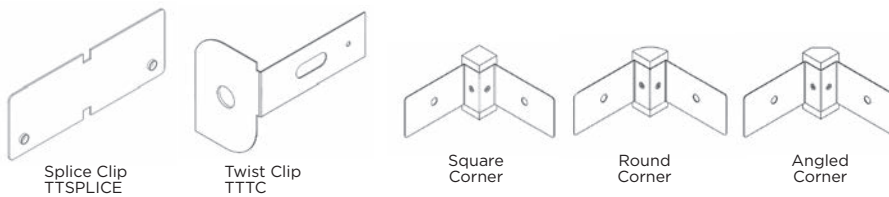

SYSTEM COMPONENTS