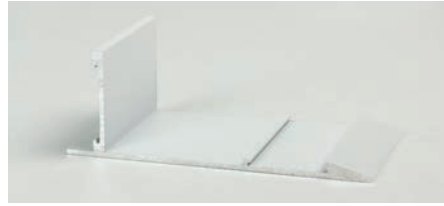

## Wall Angle & Terminus Trim

Fine Perimeter Trim provides a unique architectural cloud trim solution for edge termination of suspended ceiling elements (clouds, peninsulas, transitions to drywall).

### FEATURES AND BENEFITS

- For use with acoustical lay-in ceilings, Fin Trim offers an alternative aesthetic to traditional straight edge trim
- Constructed with sturdy extruded aluminum
- Double grooved channel for additional strength
- Available in white, black, and all standard Ecophon colors. Custom colors available upon request
- Factory-mitered corner kits available