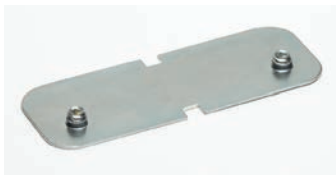

## Wall Angle & Terminus Trim

Fine Perimeter Trim provides a unique architectural cloud trim solution for edge termination of suspended ceiling elements (clouds, peninsulas, transitions to drywall).

### FEATURES AND BENEFITS

- For use with acoustical lay-in ceilings, Fin Trim offers an alternative aesthetic to traditional straight edge trim
- Constructed with sturdy extruded aluminum
- Double grooved channel for additional strength
- Available in white, black, and all standard Ecophon colors. Custom colors available upon request
- Factory-mitered corner kits available