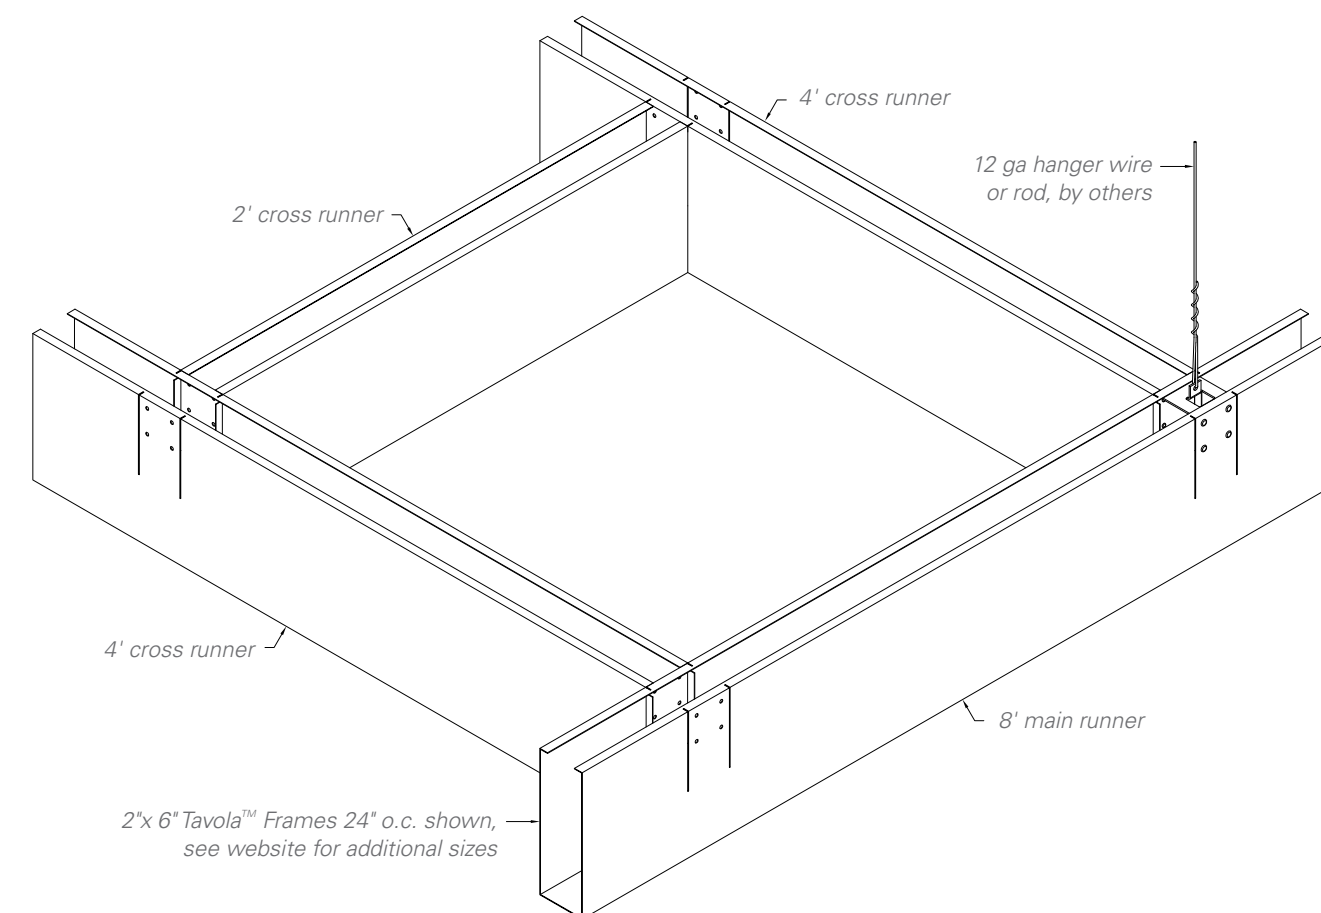

TYPICAL ISOMETRICS

PHYSICAL DATA

Substrate: Aluminum
Warranty: 1 year
Seismic rating: Zones A,B,C,D,E,F
Fire rating: Class A Fire Rated per ASTM E84
– Painted or anodized metal: Flame spread: ≤ 25, Smoke ≤ 50
Weight: Varies 0.5 – 2.0 lbs./sq.ft.
Wind load: N/A
Recycled content: Up to 85%
Light reflectance (LR) Coefficient per ASTM E1264 & ASTM E1477:
– Cotton White: LR = 0.81

BIM

REVIT files available for BIM contributions, see website for details.

LEED V4 CREDITS

MR: Building Product Disclosure
EQ: Low-Emitting Materials
EQ: Indoor Air Quality Assessment

CERTIFICATIONS

GREENGUARD Gold Certified
EPDs – available upon request