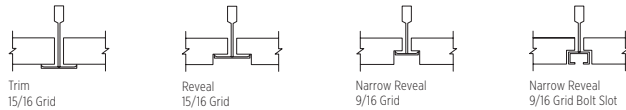

SUSPENSION SYSTEM OPTIONS

Trim
15/16 Grid

Reveal
15/16 Grid

Narrow Reveal
9/16 Grid

Narrow Reveal
9/16 Grid Bolt Slot

LEED® v4

RECYCLED CONTENT	29 - 35%
<input checked="" type="checkbox"/>	EA: Optimize Energy Performance
<input checked="" type="checkbox"/>	EA: Prereq. Min. Energy Performance
<input checked="" type="checkbox"/>	EQ: Interior Lighting
<input checked="" type="checkbox"/>	MR: PBT Source Reduction (Healthcare)
<input checked="" type="checkbox"/>	EQ: Acoustic Performance
<input checked="" type="checkbox"/>	EQ: Prereq. Min. Acoustic Performance (Schools)
<input checked="" type="checkbox"/>	EQ: Low-Emitting Materials
<input checked="" type="checkbox"/>	EQ: Daylight
<input checked="" type="checkbox"/>	MR: Material Ingredients (HPDs)
<input checked="" type="checkbox"/>	MR: Sourcing Raw Materials
<input checked="" type="checkbox"/>	MR: Environmental Product Declarations (EPDs)
<input checked="" type="checkbox"/>	MR: Construction and Demolition Waste Management Planning