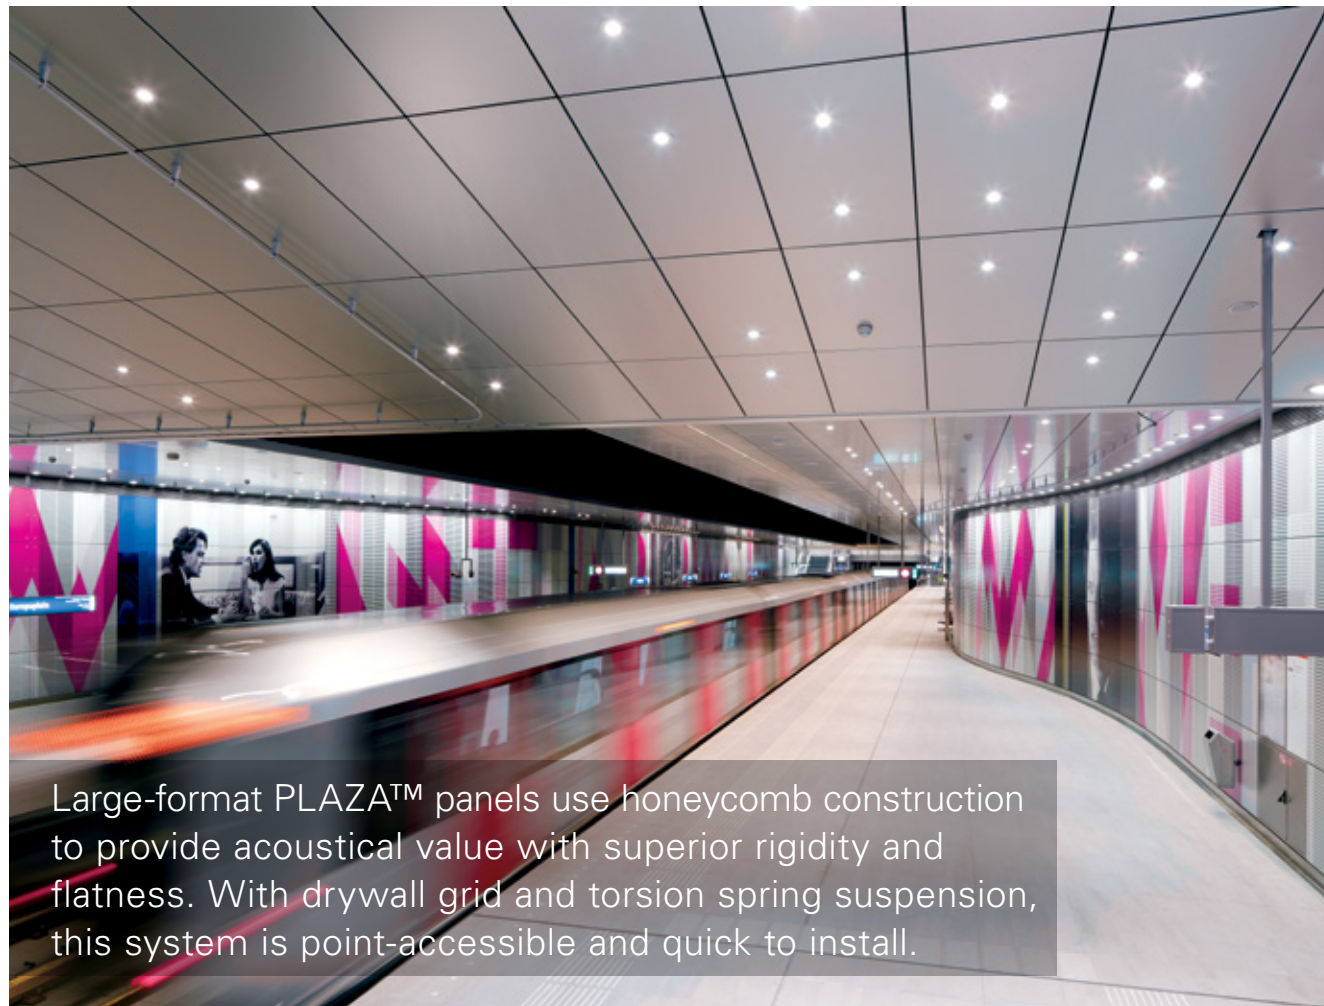

METAL CEILINGS

PLANK & TILE
PLAZA™ LARGE-FORMAT HONEYCOMB PANEL

Large-format PLAZA™ panels use honeycomb construction to provide acoustical value with superior rigidity and flatness. With drywall grid and torsion spring suspension, this system is point-accessible and quick to install.

Project: North-South Metro Line, Amsterdam, The Netherlands; Plaza™ Photo credit: Jannes Linders Photographer

KEY FEATURES

- Panel sizes:
 - 24" x 48", 60", 72", 96", 120"
 - 30" x 30", 60", 120"
 - 36" x 36", 48", 60", 72", 96", 120"
 - 48" x 48", 60", 72", 96", 120"
- Swing-down feature allows point-access and 100% access to plenum
- 1/4" reveal at all sides
- Micro perforation for elevated acoustics
- Waste reduction with factory fabricated dimensional material
- Downweight: reduce dead load with lightweight aluminum
- Interior applications
- Compatible with industry standard lighting, HVAC, speaker, fire safety, and security services