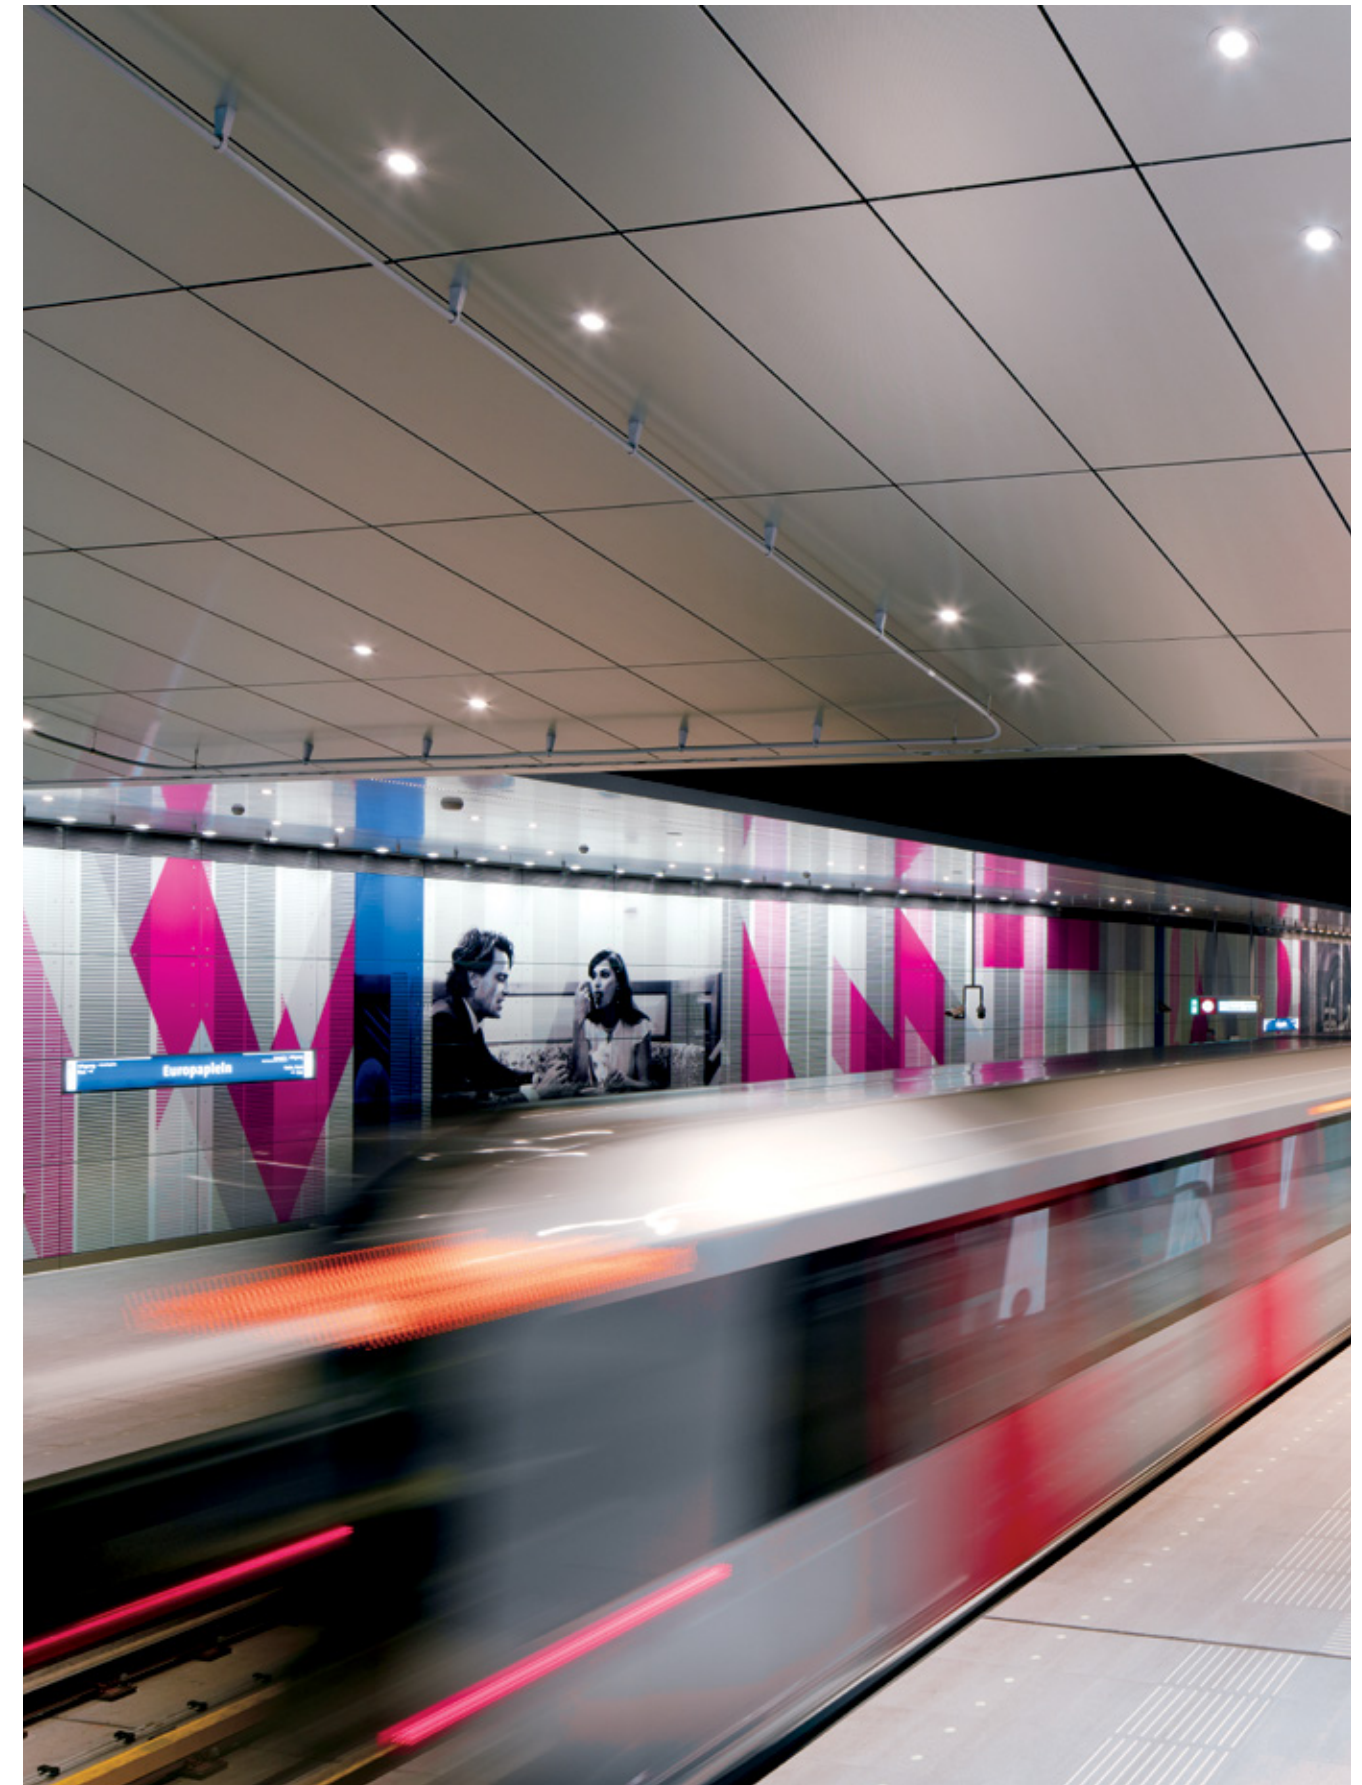

Project: North-South Metro Line, Amsterdam, The Netherlands; Plaza™ Photo credit: Jannes Linders Photographer

KEY FEATURES

- Panel sizes:
 - 24" x 48", 60", 72", 96", 120"
 - 30" x 30", 60", 120"
 - 36" x 36", 48", 60", 72", 96", 120"
 - 48" x 48", 60", 72", 96", 120"
- Swing-down feature allows point-access and 100% access to plenum
- 1/4" reveal at all sides
- Micro perforation for elevated acoustics
- Waste reduction with factory fabricated dimensional material
- Downweight: reduce dead load with lightweight aluminum
- Interior applications
- Compatible with industry standard lighting, HVAC, speaker, fire safety, and security services

PLAZA™ FINISHES

Plaza White
5300P

Cool Metro Grey
7000P

CUSTOM COLORS

Project: North-South Metro Line, Amsterdam, The Netherlands; Plaza™ Photo credit: Jannes Linders Photographer