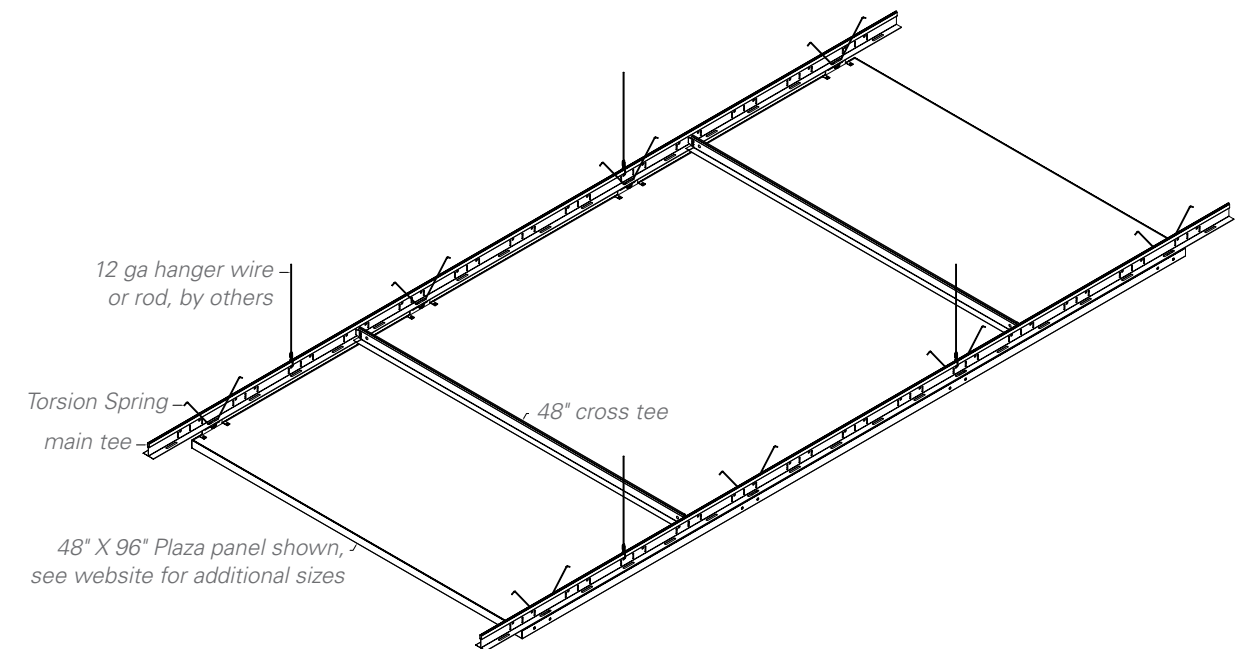

METAL CEILINGS

PLANK & TILE
PLAZA™ LARGE-FORMAT HONEYCOMB PANEL

Large-format PLAZA™ panels use honeycomb construction to provide acoustical value with superior rigidity and flatness. With drywall grid and torsion spring suspension, this system is point-accessible and quick to install.

Project: North-South Metro Line, Amsterdam, The Netherlands; Plaza™ Photo credit: Jannes Linders Photographer

KEY FEATURES

- Panel sizes:
 - 24" x 48", 60", 72", 96", 120"
 - 30" x 30", 60", 120"
 - 36" x 36", 48", 60", 72", 96", 120"
 - 48" x 48", 60", 72", 96", 120"
- Swing-down feature allows point-access and 100% access to plenum
- 1/4" reveal at all sides
- Micro perforation for elevated acoustics
- Waste reduction with factory fabricated dimensional material
- Downweight: reduce dead load with lightweight aluminum
- Interior applications
- Compatible with industry standard lighting, HVAC, speaker, fire safety, and security services

TYPICAL ISOMETRICS

PERFORATION PATTERNS

Standard patterns shown. See Resources section to see all perforation patterns. Scale shown: 1:1, unless otherwise noted.

PHYSICAL DATA

Substrate: Aluminum Honeycomb Composite
Warranty: 1 year
Seismic rating: Zones A,B,C,D,E,F
Fire rating: Class A Fire Rated per ASTM E84
 – Painted or anodized metal: Flame spread: ≤ 25, Smoke ≤ 50
Weight: Varies 1.0 – 2.0 lbs./sq.ft.
Wind load: N/A
Recycled content: Up to 85%
Light reflectance (LR) Coefficient per ASTM E1264 & ASTM E1477:
 – Plaza White: LR = 0.81
Acoustical ratings – NRC: See Resources section.