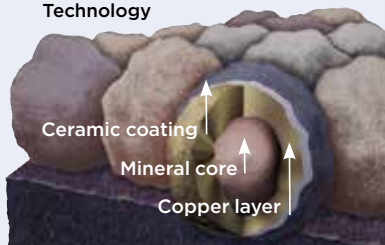

StreakFighter®

Algae Resistance

The ultimate in stain protection.

Those streaks you see on other roofs in your neighborhood? That's algae, and it's a common eyesore on roofing throughout North America. CertainTeed's **StreakFighter** technology uses the power of science to repel algae before it can take hold and spread.

StreakFighter's granular blend includes naturally algae-resistant copper, helping your roof maintain its curb appeal and look beautiful for years to come.

Granule with **StreakFighter** Technology

Diagram for illustrative purposes only.

NailTrak®

Fast, Accurate, Visible

The new and improved **NailTrak** nailing line, a feature on CertainTeed designer shingles.

Now **NailTrak** is brighter than ever before, with high-visibility lines that stand out whether it's daybreak or dusk.

NailTrak removes the guesswork with three separately defined lines, creating a large area to guide your nailing and a smaller area for extreme steep-slope applications.

QuadraBond™

Advanced Layering

CertainTeed's specially formulated adhesive adheres shingle layers at four points, more than any other manufacturer. This superior bond provides greater protection against shingle delamination to maximize performance over the life of the shingle in any climate.