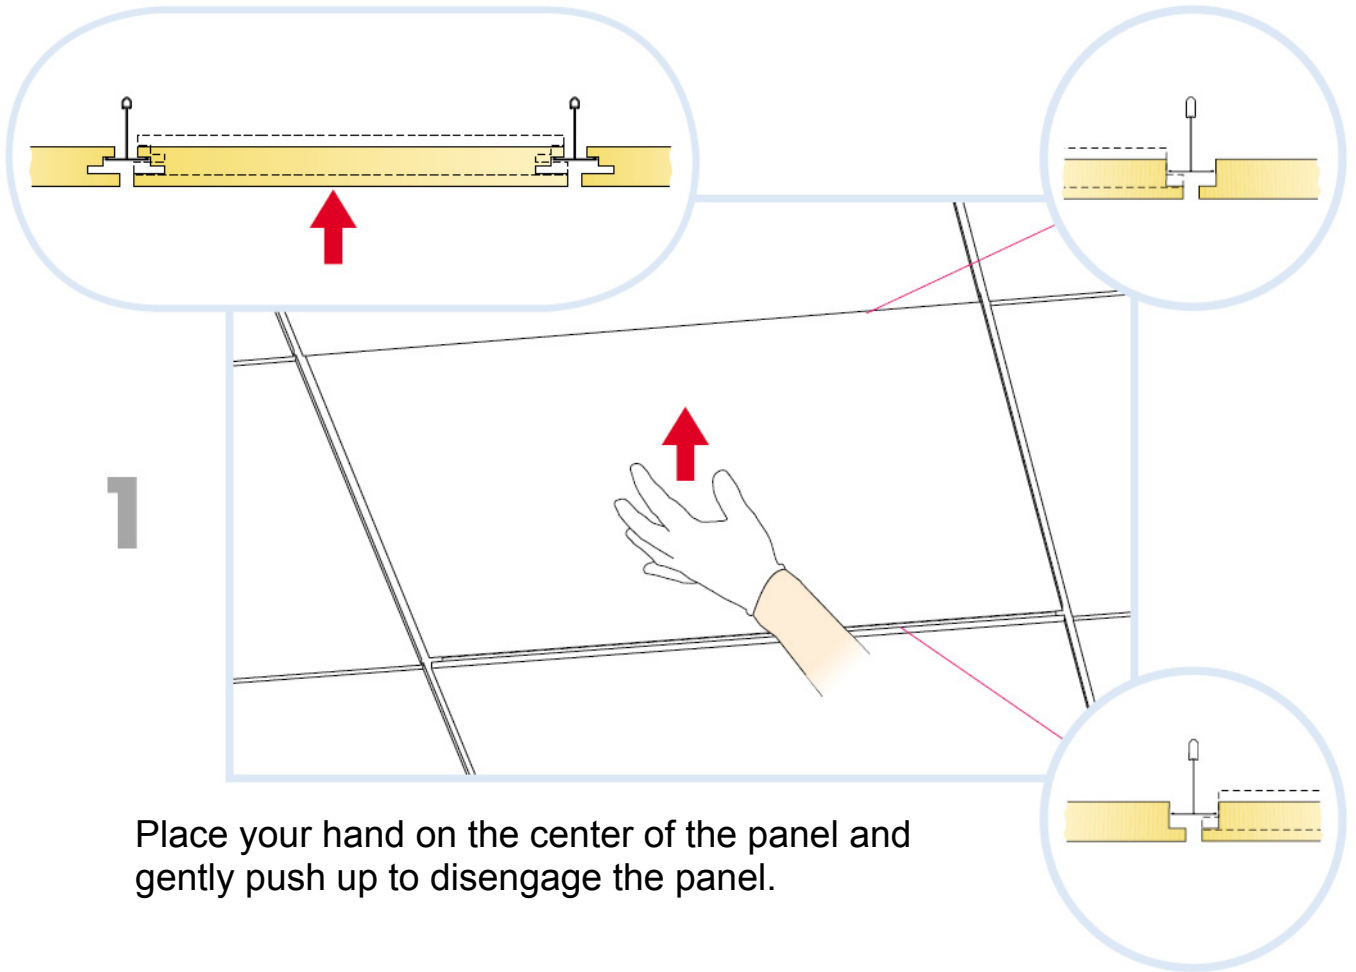

CertainTeed Ceilings Ecophon® Focus™ DG Accessibility Guide

To remove CertainTeed Ceilings Ecophon Focus DG panels, use white cotton gloves and follow the directions. Larger panels may require two people.

The panel will disengage as illustrated.

3