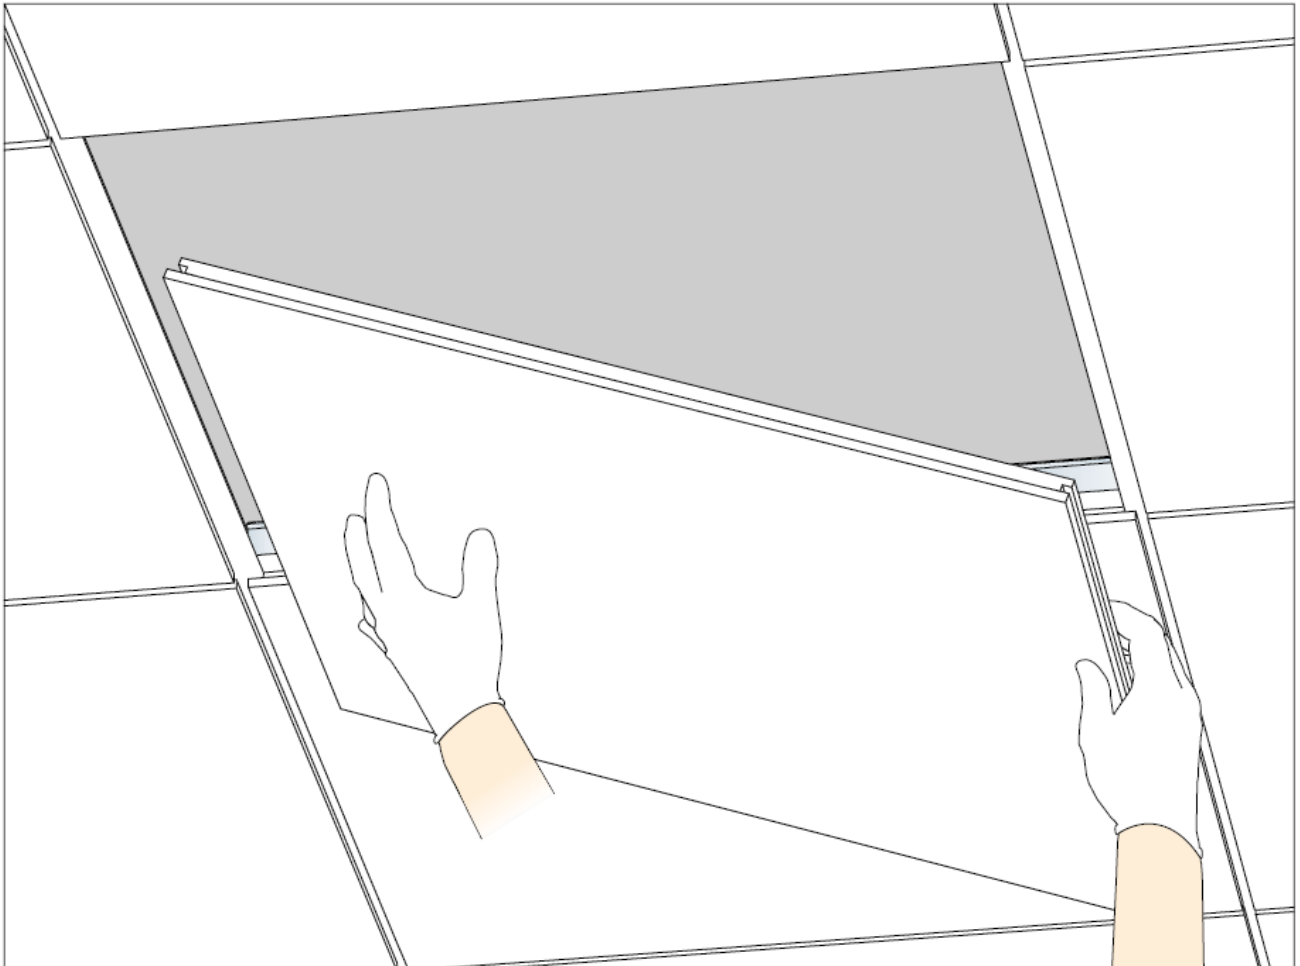

CertainTeed Ceilings Ecophon® Focus™ DG Accessibility Guide

To remove CertainTeed Ceilings Ecophon Focus DG panels, use white cotton gloves and follow the directions. Larger panels may require two people.

The panel will disengage as illustrated.

3