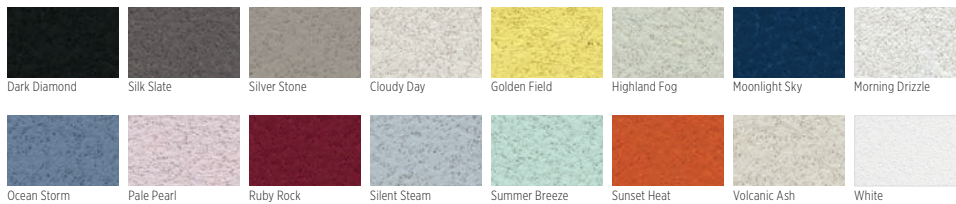

## FEATURES AND BENEFITS

- Reduces excess noise to help create a more productive work environment in open spaces
- Frameless panels with fully painted edges enable two-sided sound absorption
- Create a multitude of contemporary looks with three different edge treatments: straight, wave, and zig zag
- Highly engineered Akutex™ FT surface in white finish has perfect light diffusion (+99%)
- Baffles are demountable
- Available in 16 standard colors
- Custom shapes and sizes available with Solo Freedom Program.
- Multiple attachment options offered