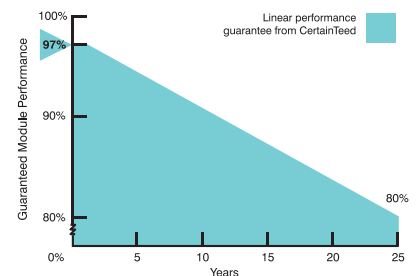

High Quality / High Power

- Up to 315W
- UL listed (UL 1703)
- Output power tolerance +3/-0%
- PID Free

Limited Warranty*

- 10-year product warranty
- 25-year linear power output warranty

*See CertainTeed's limited warranty for details

See reverse for
product specifications

Power Output Warranty

MADE IN USA

using foreign and domestic components

CertainTeed
SAINT-GOBAIN

Electrical Characteristics

		300W	305W	310W	315W
Nominal Output (Pmpp)	W	300	305	310	315
Voltage at Pmax (Vmpp)	V	32.5	32.7	32.3	33.2
Current at Pmax (Impp)	A	9.2	9.3	9.4	9.5
Open Circuit Voltage (Voc)	V	40.5	40.8	41.1	41.5
Short Circuit Current (Isc)	A	9.9	10.1	10.2	10.4
Output Tolerance	%	+3/-0			
No. of Cells & Connections	60 in series with 3 bypass diodes				
Cell Type	6" Monocrystalline				
Module Efficiency	%	18.4	18.7	19.1	19.4
Temperature Coefficient of Pmpp	%/C	-0.38			
Temperature Coefficient of Voc	%/C	-0.28			
Temperature Coefficient of Isc	%/C	-0.04			