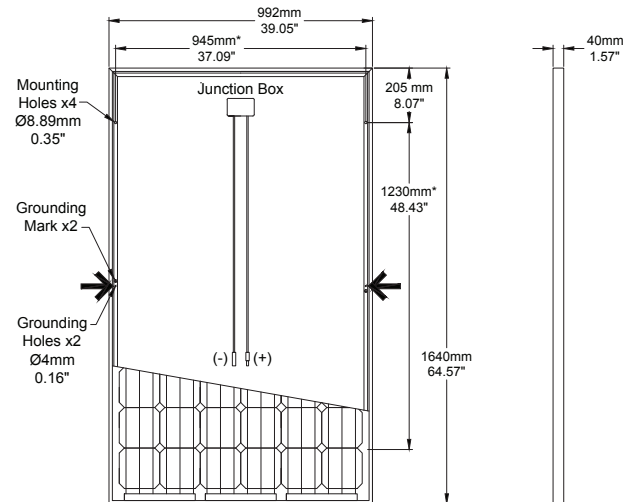

Electrical Characteristics

		300W	305W	310W	315W
Nominal Output (Pmpp)	W	300	305	310	315
Voltage at Pmax (Vmpp)	V	32.5	32.7	32.3	33.2
Current at Pmax (Impp)	A	9.2	9.3	9.4	9.5
Open Circuit Voltage (Voc)	V	40.5	40.8	41.1	41.5
Short Circuit Current (Isc)	A	9.9	10.1	10.2	10.4
Output Tolerance	%	+3/-0			
No. of Cells & Connections	60 in series with 3 bypass diodes				
Cell Type	6" Monocrystalline				
Module Efficiency	%	18.4	18.7	19.1	19.4
Temperature Coefficient of Pmpp	%/C	-0.38			
Temperature Coefficient of Voc	%/C	-0.28			
Temperature Coefficient of Isc	%/C	-0.04			

Mechanical Characteristics

Laminate	Glass: 3.2 high transmission, tempered, anti-reflective Encapsulant: EVA Backsheet: Weatherproof film (black/white)
Frame	Anodized aluminum (Black)
Junction Box	IP68, IEC certified, UL listed
Output Cables	4 mm² (12AWG) cables, Length 1.0m (39.4")
Connectors	Polarized MC4 compatible Weatherproof, IEC certified, UL listed
Weight	19.0 kg (41.9 lbs)

Dimensions

- Distance between mounting holes
- ➔ Grounding holes

Operating Conditions

Nominal Operating Cell Temperature	46° C + 2
Operating Temperature	-40 to 85° C
Maximum System Voltage	1000v
Maximum Series Fuse Rating	20A
Fire Performance	Type 2
Maximum Wind Load	30 lbs/ft²

CertainTeed Corporation

ROOFING • SIDING • TRIM • DECKING • RAILING • FENCE • GYPSUM • CEILINGS • INSULATION

20 Moores Road Malvern, Pa 19355 Professional: 800-233-8990 Consumer: 800-782-8777 certainteed.com