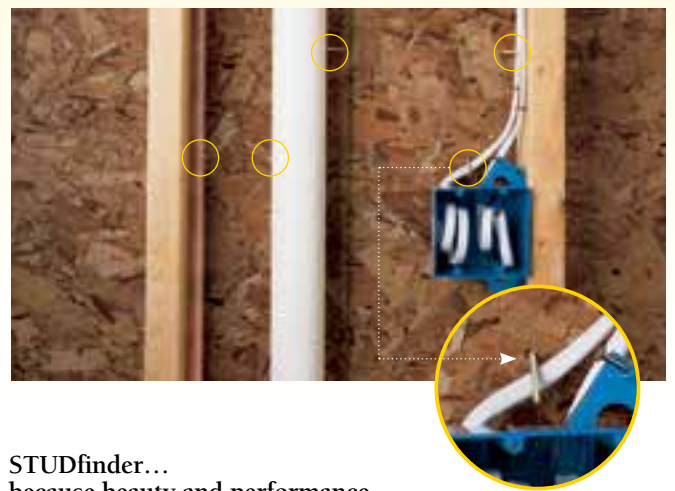

Siding: Carolina Beaded in natural clay.

FEATURES

- ◆ 6-1/2" beaded design with distinct "V" groove and rounded bead.
- ◆ Brushed finish.
- ◆ STUDfinder™ Installation System.
- ◆ Post-formed lock design helps provide secure installation.
- ◆ 16 low-gloss colors with coordinating trim.
- ◆ Virtually maintenance free, never needs painting.
- ◆ Class 1(A) fire rating.
- ◆ Lifetime limited warranty.

PATENTED

STUDfinder for Accuracy

- Nail slots align with 16" on-center standards for stud spacing.
- Indicator letters help:
 - Determine location of studs
 - Ensure nails are positioned correctly
 - Ensure correct number of nails are used

STUDfinder for Security and Performance

- Nailing to studs provides a strong and secure connection.
- Protects against blow offs from under nailing.
- Protects against buckling from over nailing.
- Helps avoid nailing into hazardous items between studs like plumbing or wiring.