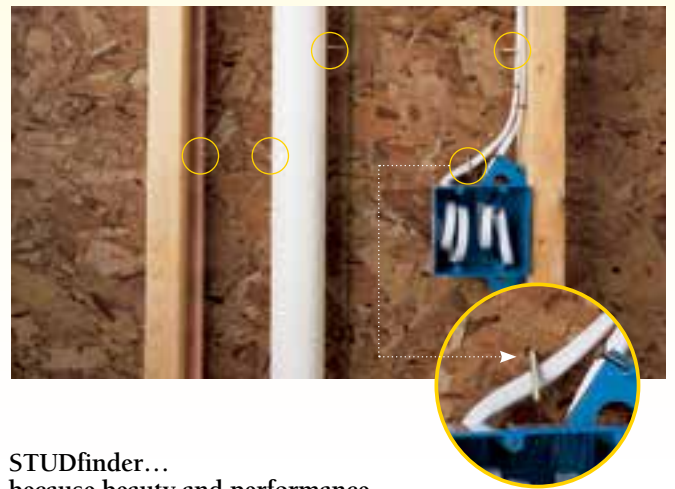

PATENTED

STUDfinder for Accuracy

- Nail slots align with 16" on-center standards for stud spacing.
- Indicator letters help:
 - Determine location of studs
 - Ensure nails are positioned correctly
 - Ensure correct number of nails are used

With STUDfinder

Possible outcome without STUDfinder

STUDfinder for Security and Performance

- Nailing to studs provides a strong and secure connection.
- Protects against blow offs from under nailing.
- Protects against buckling from over nailing.
- Helps avoid nailing into hazardous items between studs like plumbing or wiring.