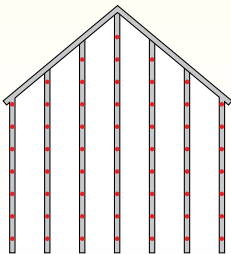

Siding: Carolina Beaded in natural clay.

Trim: 3-1/2" Lineals and Crown Molding in colonial white.

The STUDfinder™ Installation System

STUDfinder combines precisely spaced nail slots with indicator letters, designed for accurate and secure installation.

PATENTED

STUDfinder for Accuracy

- Nail slots align with 16" on-center standards for stud spacing.
- Indicator letters help:
 - Determine location of studs
 - Ensure nails are positioned correctly
 - Ensure correct number of nails are used