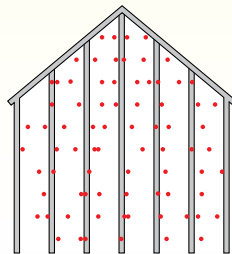

Possible outcome without STUDfinder