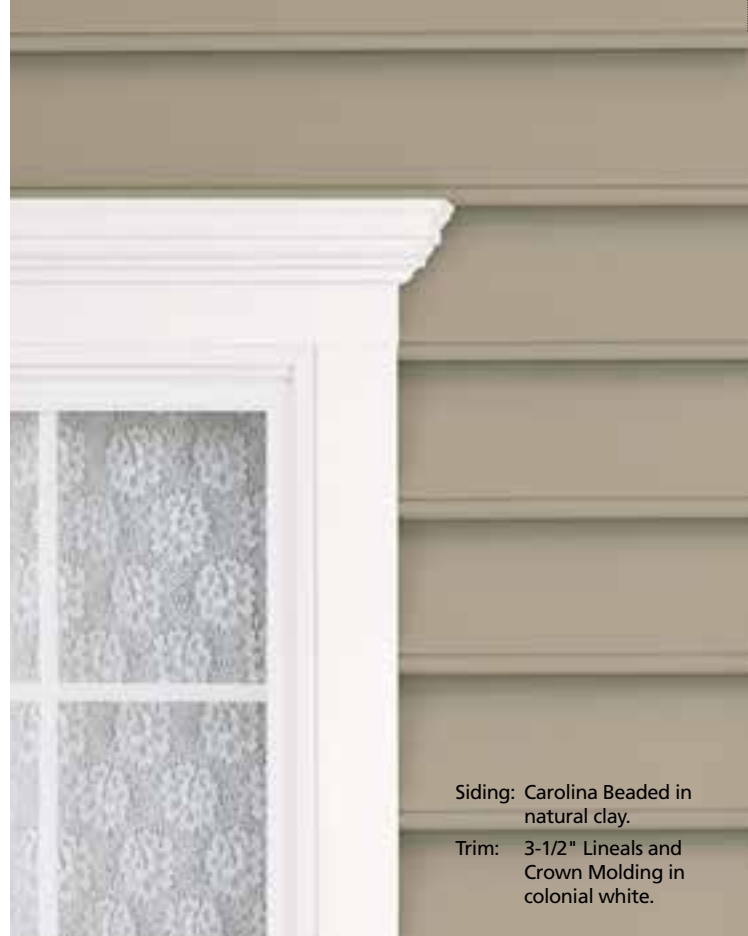

CAROLINA BEADED™

Siding

CertainTeed
SAINT-GOBAIN

Reproduced from authentic hand-crafted boards,
Carolina Beaded™ provides an original impression
for homes of distinction.

**UNIQUE STYLE
FOR TRADITIONAL,
OLD WORLD CHARM**

Siding: Carolina Beaded in natural clay.

FEATURES

- ◆ 6-1/2" beaded design with distinct "V" groove and rounded bead.
- ◆ Brushed finish.
- ◆ STUDfinder™ Installation System.
- ◆ Post-formed lock design helps provide secure installation.
- ◆ 16 low-gloss colors with coordinating trim.
- ◆ Virtually maintenance free, never needs painting.
- ◆ Class 1(A) fire rating.
- ◆ Lifetime limited warranty.