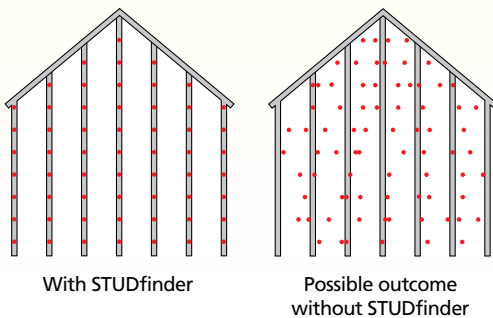

Siding: Carolina Beaded in natural clay.

FEATURES

- ◆ 6-1/2" beaded design with distinct "V" groove and rounded bead.
- ◆ Brushed finish.
- ◆ STUDfinder™ Installation System.
- ◆ Post-formed lock design helps provide secure installation.
- ◆ 16 low-gloss colors with coordinating trim.
- ◆ Virtually maintenance free, never needs painting.
- ◆ Class 1(A) fire rating.
- ◆ Lifetime limited warranty.

Siding: Carolina Beaded in natural clay.

Trim: 3-1/2" Lineals and Crown Molding in colonial white.

The STUDfinder™ Installation System

STUDfinder combines precisely spaced nail slots with indicator letters, designed for accurate and secure installation.

PATENTED

STUDfinder for Accuracy

- Nail slots align with 16" on-center standards for stud spacing.
- Indicator letters help:
 - Determine location of studs
 - Ensure nails are positioned correctly
 - Ensure correct number of nails are used