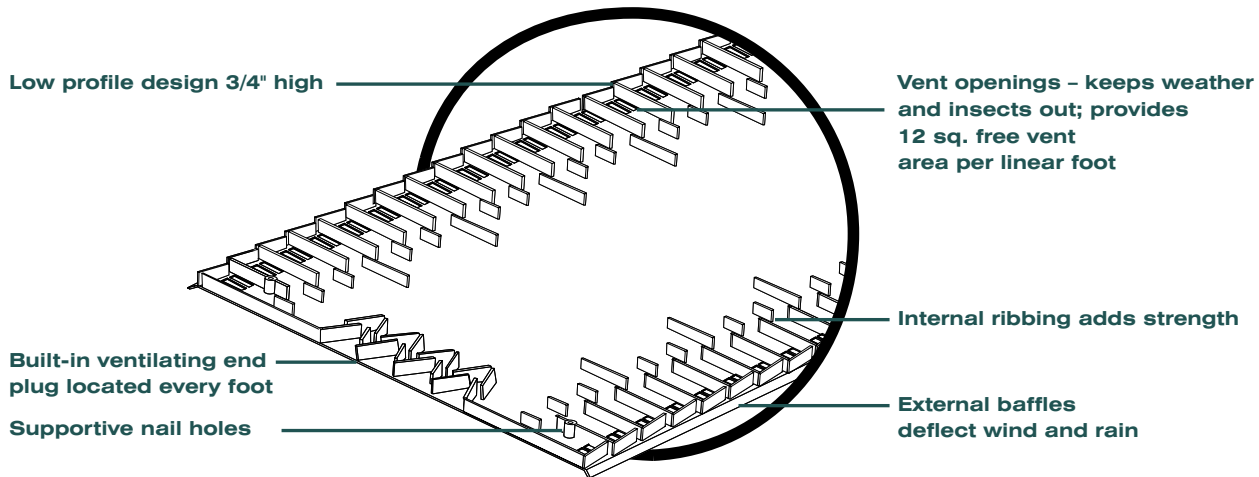

CertainTeed[®] Rolled Ridge Vent

Unfiltered Rolled Ridge Vent

High Performance Vents from CertainTeed — in a Roll

Independent research and testing have demonstrated that the best performing ridge vent, in terms of airflow and weather protection, is an externally baffled ridge vent. We've taken that technology and incorporated it into our ridge vents in 28-foot rolls. CertainTeed[®] Ridge Vents combined with sufficient intake vents, such as CertainTeed Intake Vent, are the most efficient and effective systems you can install.

CertainTeed
SAINT-GOBAIN

CertainTeed® Rolled Ridge Vent

Unique profile makes them virtually invisible on your roof and the most attractive option in roof ventilation

Features

- Designed with an external baffle to deflect wind and weather over the vent to help protect the attic from rain and snow infiltration. The external baffle creates low pressure over the vent openings to "pull" air from the attic
- Built-in ventilating weather tight end plugs flexes for different roof pitches and protects roof decking
- 12" sq. net free area per linear foot
- CertainTeed® Ridge Vent fits pitches from 3/12 to 12/12
- Limited Lifetime Warranty and 5-Year SureStart™ Protection
- 28-foot rolls – 25 rolls per pallet / Weight: 17.5 lbs / Part #95987 Model #PPI / Color: Black
- Two coils of roofing nails are included

Benefits

- Fast and easy Installation – internal ribbing adds rigidity to make the vent nail gun friendly. Roll it out and nail it down
- Prevents the premature deterioration of shingles and other roofing materials caused by inadequate ventilation
- Meets typical roof shingle warranty ventilation requirements