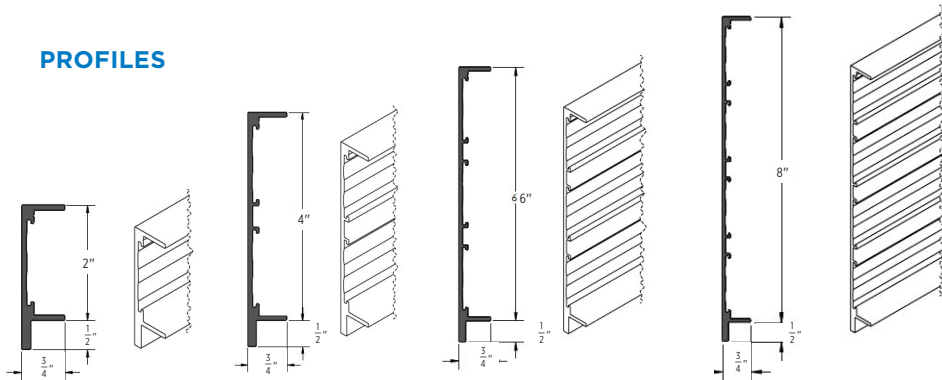

PROFILES

LEED® v4		
RECYCLED CONTENT		
PRE: 11%	POST: 34%	TOTAL: 45%
☐	MR: PBT Source Reduction (Healthcare)	
☐	MR: Material Ingredients (HPDs)	
☒	MR: Sourcing Raw Materials	
☐	MR: Environmental Product Declarations (EPDs)	
☒	MR: Construction and Demolition Waste Management Planning