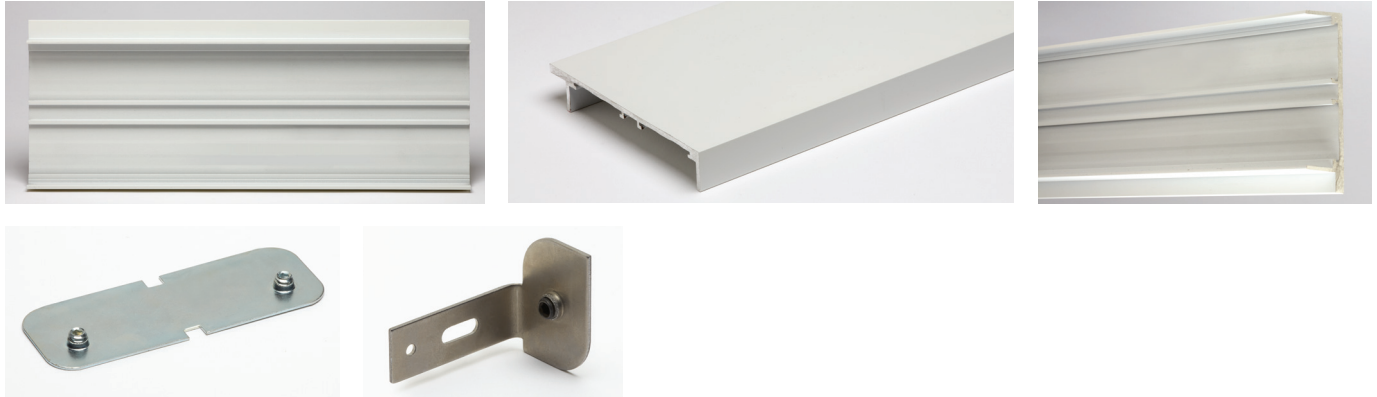

TERMINUS SEMI-CONCEALED PERIMETER TRIM

Wall Angle & Trim

Terminus Semi-Concealed Perimeter Trim provides a perimeter finishing solution for suspended ceiling installations with a semi- or fully-concealed edge.

FEATURES AND BENEFITS

- Cloud Perimeter Trim solution designed for use with Ecophon® Focus™ Dg and Ds ceiling panels
- Semi-concealed trim available in straight or curved (convex or concave)
- Sturdy extruded aluminium coupled with double grooved channel provides additional strength
- Four profile heights available (up to 8") with mitered and welded corner kits
- Available in white (colors are available upon request)

TERMINUS SEMI-CONCEALED PERIMETER TRIM

Wall Angle & Trim

SEMI-CONCEALED STRAIGHT	Description	Color	Length (in)	Height (in)	Face (in)	Recycled Content PRE*	Recycled Content POST*	Recycled Content TOTAL*
TTSC-2 WHT	2" Semi-Concealed Terminus Cloud Perimeter Trim	White	120"	2.5"	3/4"	11%	34%	45%
TTSC-4 WHT	4" Semi-Concealed Terminus Cloud Perimeter Trim	White	120"	4.5"	3/4"	11%	34%	45%
TTSC-6 WHT	6" Semi-Concealed Terminus Cloud Perimeter Trim	White	120"	6.5"	3/4"	11%	34%	45%
TTSC-8 WHT	8" Semi-Concealed Terminus Cloud Perimeter Trim	White	120"	8.5"	3/4"	11%	34%	45%

*Maximum recycled content. Recycled content varies by manufacturing plant.
 All pieces include splices and twist clips for installation. Additional splices and twist clips available for order.
 Curves are limited to 24" radius face in or face out.
 Black and Ecophon Colors are available. Additional colors are available upon request. Custom lengths available upon request.
 Additional angled corners available upon request.