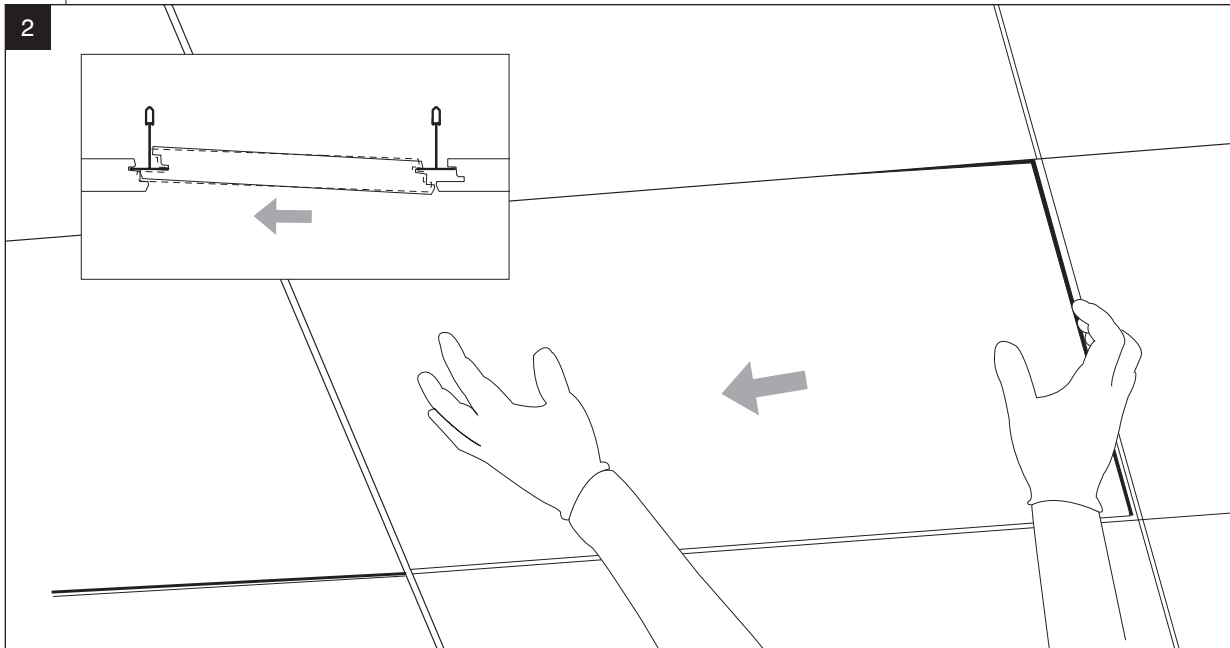

ECOPHON[®] Focus[™] Ds Accessibility Installation Manual

CertainTeed
SAINT-GOBAIN
Ceilings

Read the entire manual before installing.

To remove CertainTeed Ceilings Ecophon Focus Ds panels, use clean white cotton gloves and follow the directions. Larger panels may require two people.

Place your hand on the center of the panel and gently push up to disengage the panel.

Note: One edge will disengage higher than the other 3 sides.

Installation for Ecophon® Focus™ Ds Panel Accessibility