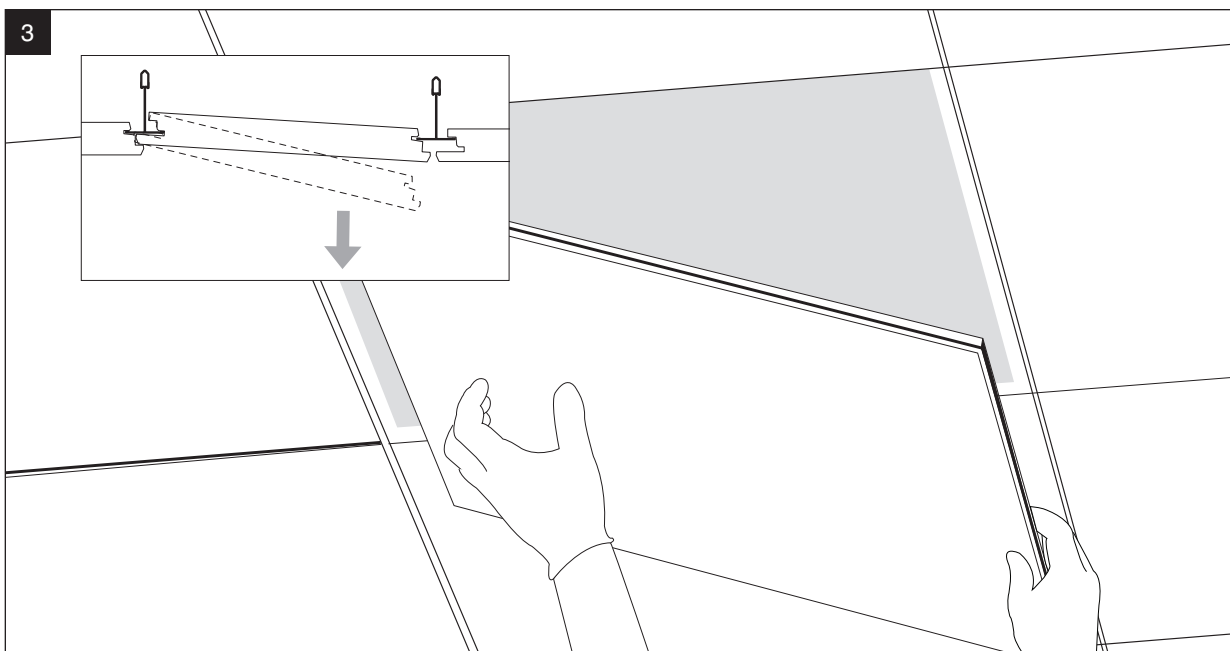

The panel will disengage as illustrated.

ASK ABOUT ALL OF OUR OTHER CERTAINTEED® PRODUCTS AND SYSTEMS:

ROOFING • SIDING • TRIM • DECKING • RAILING • FENCE
GYPSUM • CEILINGS • INSULATION

www.certainteed.com/ceilings

CertainTeed Corporation
20 Moores Road
Malvern, PA 19355

Professional: 800-233-8990
Consumer: 800-782-8777

© 2/14 CertainTeed Corporation
CTC-02-124