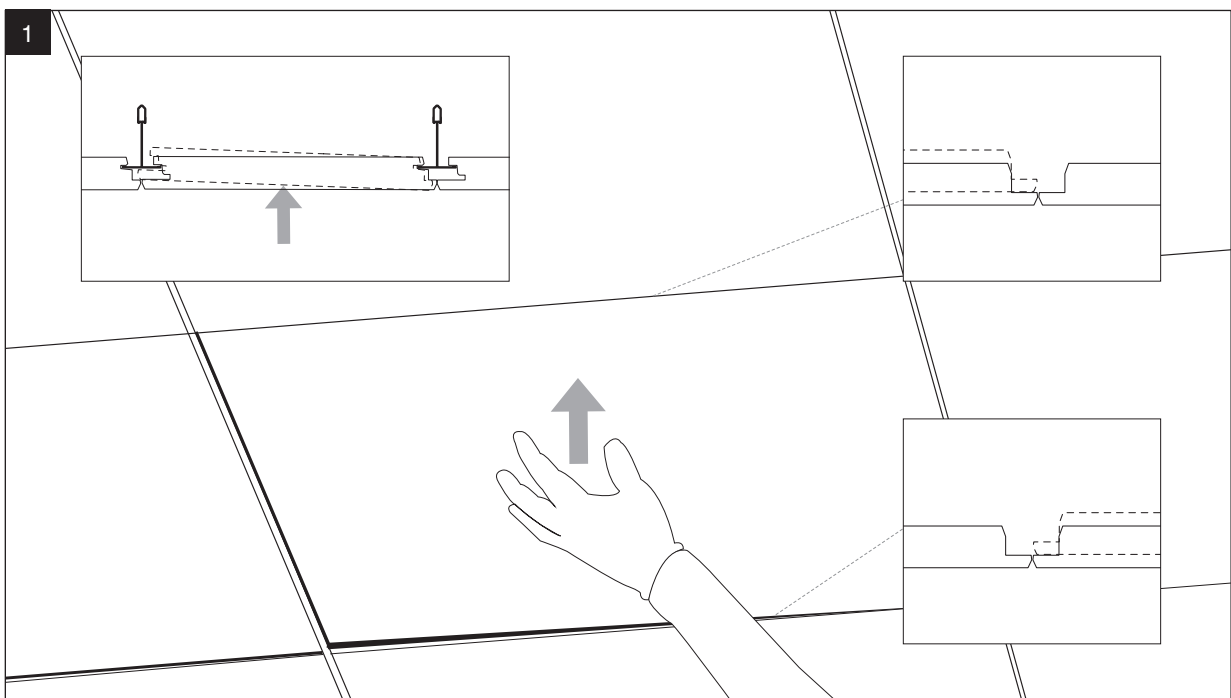

ECOPHON[®] Focus[™] Ds Accessibility Installation Manual

CertainTeed
SAINT-GOBAIN
Ceilings

Read the entire manual before installing.

To remove CertainTeed Ceilings Ecophon Focus Ds panels, use clean white cotton gloves and follow the directions. Larger panels may require two people.

Place your hand on the center of the panel and gently push up to disengage the panel.

Note: One edge will disengage higher than the other 3 sides.

Installation for Ecophon® Focus™ Ds Panel Accessibility

While keeping upward pressure, gently slide the panel toward the edge that has disengaged.

The panel will disengage as illustrated.

ASK ABOUT ALL OF OUR OTHER CERTAINTEED® PRODUCTS AND SYSTEMS:

ROOFING • SIDING • TRIM • DECKING • RAILING • FENCE
GYPSUM • CEILINGS • INSULATION