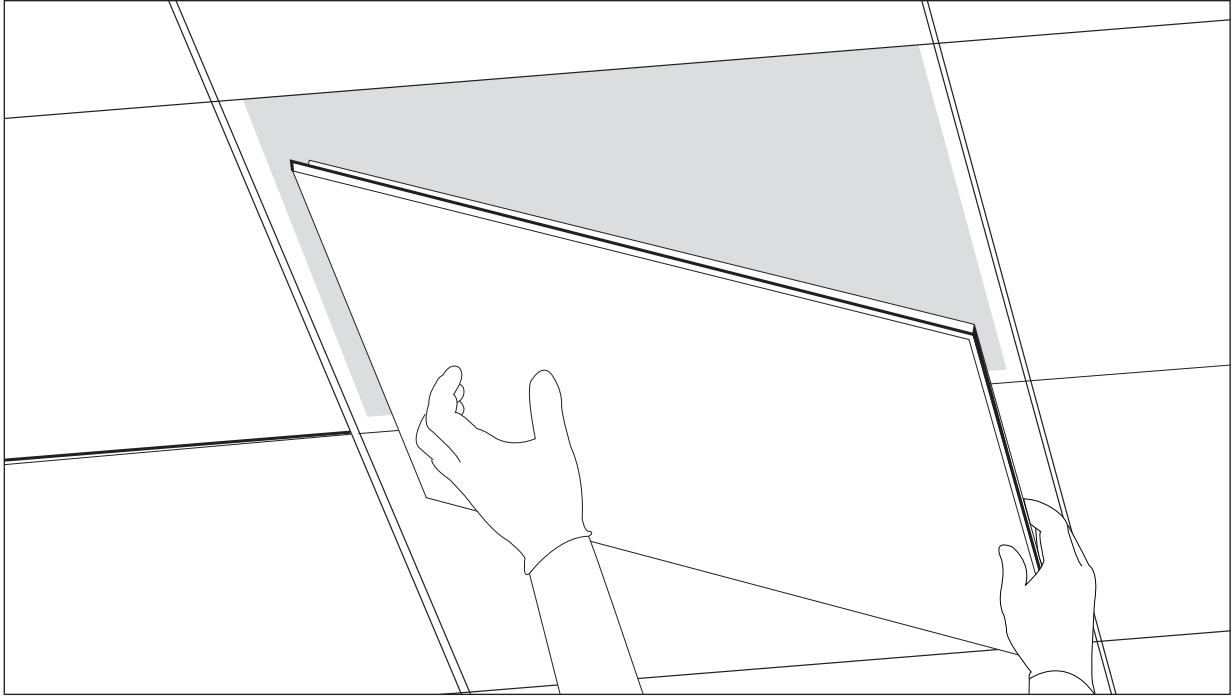

ECOPHON[®] Focus[™] Ds Accessibility Installation Manual

CertainTeed
SAINT-GOBAIN
Ceilings

Read the entire manual before installing.

To remove CertainTeed Ceilings Ecophon Focus Ds panels, use clean white cotton gloves and follow the directions. Larger panels may require two people.

Place your hand on the center of the panel and gently push up to disengage the panel.

Note: One edge will disengage higher than the other 3 sides.

Installation for Ecophon® Focus™ Ds Panel Accessibility