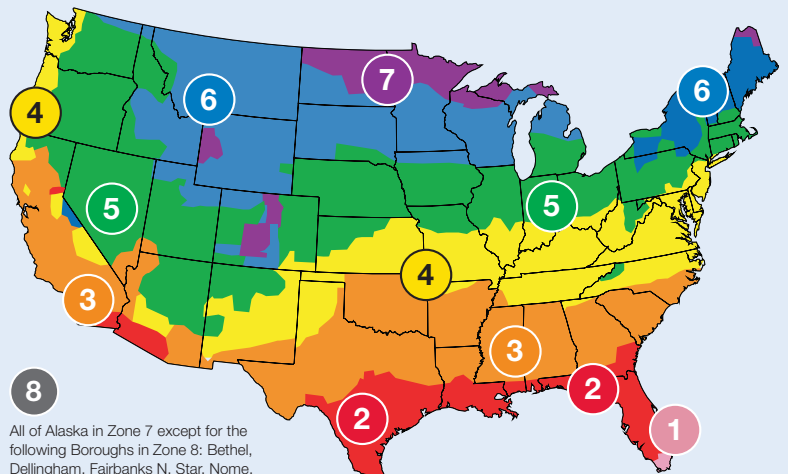

CertainTeed sustainable insulation.

Fiber Glass Insulation

NEW R-20 Fiber Glass Batt

Introducing a one-step wall solution

- Perfect for new IECC 2012 code-compliant construction wall applications
- One-step, one product installation saves time and labor
- Available in kraft and unfaced batts
- Excellent product for ENERGY STAR® homebuilders
- GREENGUARD Gold Certified
- Meets all ASTM C665 requirements for building insulation
- Meets 2012 IECC residential requirements in Zones 3 and 4, marine Zone 4 and Zones 5 and 6

8 All of Alaska in Zone 7 except for the following Boroughs in Zone 8: Bethel, Dellingham, Fairbanks N. Star, Nome, North Slope, Northwest Arctic, Southeast Fairbanks, Wade Hampton, Yukon-Koyukuk

ASK ABOUT OUR OTHER CERTAINTEED PRODUCTS AND SYSTEMS: