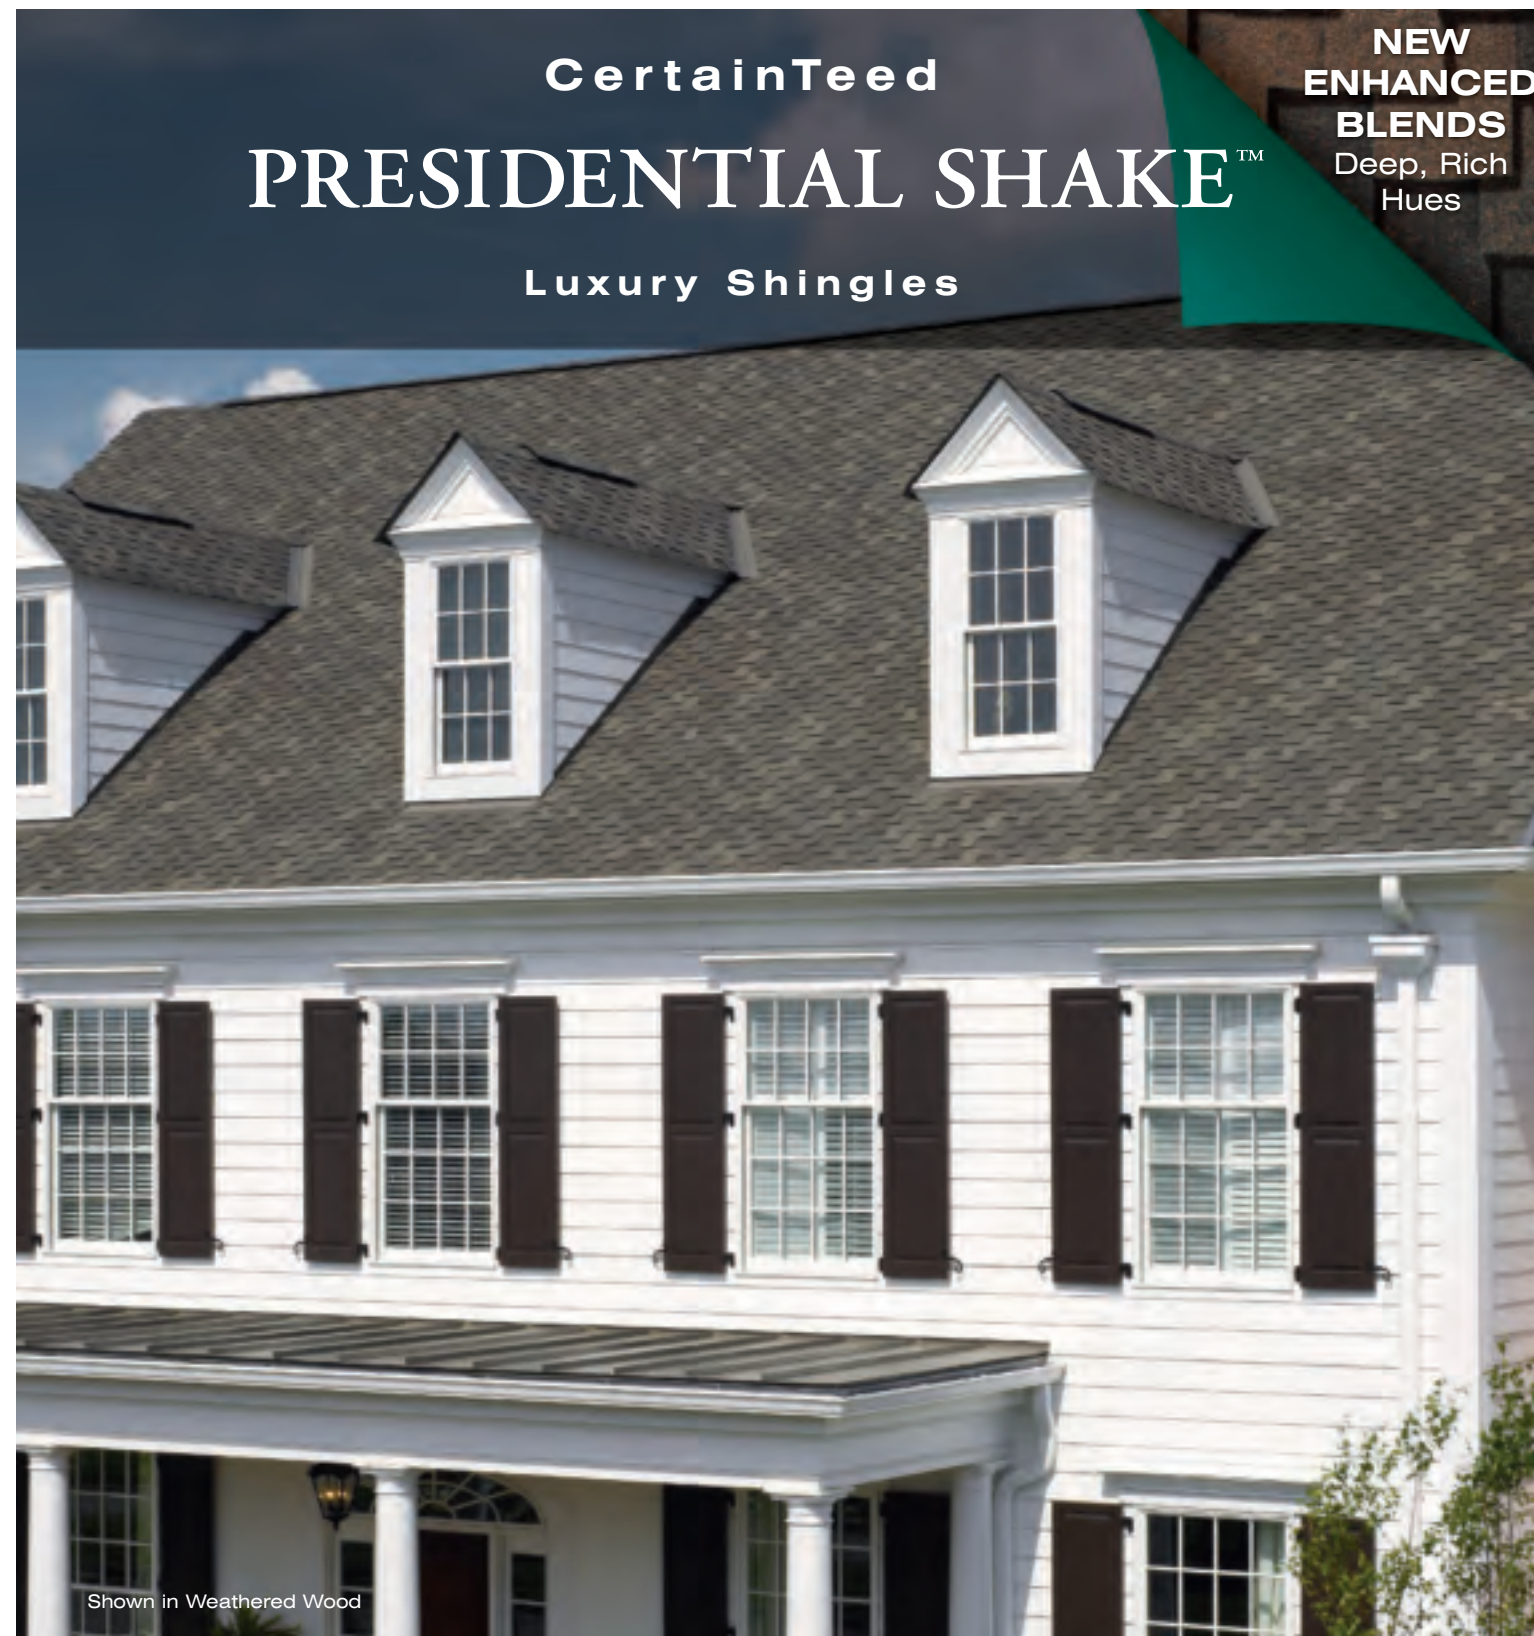

ASK ABOUT ALL OF OUR OTHER CERTAINTEED® PRODUCTS AND SYSTEMS:

ROOFING • SIDING • TRIM • WINDOWS • DECKING • RAILING • FENCE
INSULATION • GYPSUM • CEILINGS • FOUNDATIONS • PIPE

www.certainteed.com <http://blog.certainteed.com>

CertainTeed Corporation
P.O. Box 860
Valley Forge, PA 19482

Professional: 800-233-8990
Consumer: 800-782-8777

© 2012 CertainTeed Corporation, Printed in U.S.A.
Code No. 20-20-2014