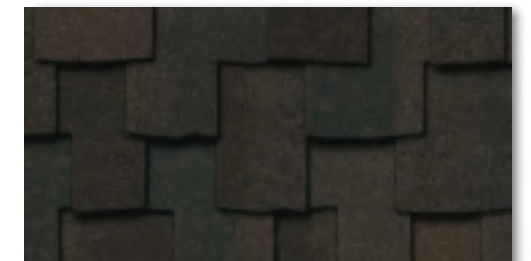

Color Companion Products™

Are you color coordinated? CertainTeed offers Flintastic® SA, a self-adhering, low-slope roofing product that color coordinates with our most popular shingles. It is available in eight colors, giving you the flexibility to coordinate areas such as porches, canopies and carports with your main roof.

Roofs are big. Color is important. Choose wisely.

1. **Think big**—View a full-sized shingle, not just a swatch or sample.
2. **Be real**—Look at actual houses where the house/roof color combinations are similar to what you're considering.
3. **Watch the light**—As you look, notice how colors appear under changing light conditions and at various times of day.
4. **Consider the pitch**—Look for roofs with a similar pitch to your own. A roof's pitch affects the way you see its color.
5. **Ask your contractor**—They might be able to point you to a home where they've installed a roof of your style and color.

Autumn Blend

Aged Bark

Charcoal Black

Shadow Gray

Weathered Wood

Chestnut

Classic Weathered Wood

Shown in Shadow Gray