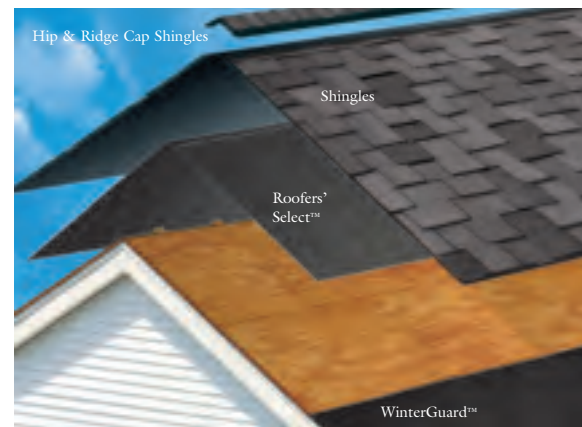

Integrity Roof System™
Give your home the best protection.

WinterGuard™
Waterproofing underlayment prevents leaks caused by ice dams and wind-driven rain in vulnerable areas.

Roofers' Select™
High-performance underlayment is a secondary barrier against leaks for the entire roof.

Shingles and Accessories
High-quality shingles are covered by one of the best warranties in the business. Accessory products—starter course, and hip and ridge cap shingles—complete your roof from start to finish.

Ventilation
Proper attic ventilation improves air circulation. Air Vent, Inc. ventilation products are recommended for use in connection with the Integrity Roof System™.

1. **Warranty***
2. Lifetime limited transferable warranty against manufacturing defects on residential applications
   - 50-year limited transferable warranty against manufacturing defects on group-owned or commercial applications
   - 15-year StreakFighter™ warranty
   - 10-year SureStart™ protection
   - 15-year 110 mph wind-resistance warranty with upgrade to 130 mph available with use of CertainTeed hip and ridge and CertainTeed starter.
3. *See actual warranty for specific details and limitations.

Lifetime limited transferable warranty, including 10-year SureStart™ protection, is applicable only in the United States, its territories and Canada; for products sold outside these areas, please refer to the International Warranty for specific details and limitations.

NOTE: Due to limitations of printing reproduction, CertainTeed can not guarantee the identical match of the actual product color to the graphic representations throughout this publication.