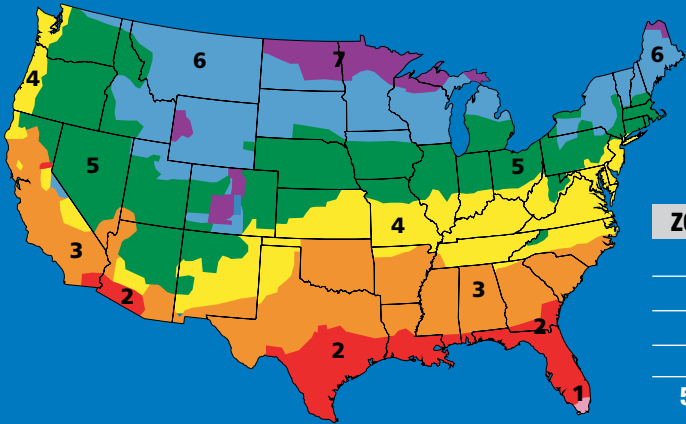

ZONE	ATTICS
1	R-30 to R-49
2	R-30 to R-60
3	R-30 to R-60
4	R-38 to R-60
5-7	R-49 to R-60

ASK ABOUT ALL OF OUR OTHER CERTAINTEED® PRODUCTS AND SYSTEMS:

ROOFING • SIDING • TRIM • WINDOWS • DECKING • RAILING • FENCE
INSULATION • GYPSUM • CEILINGS • FOUNDATIONS • PIPE

www.certainteed.com/insulation

CertainTeed Corporation
P.O. Box 860
Valley Forge, PA 19482

Professional: 800-233-8990
Consumer: 800-782-8777