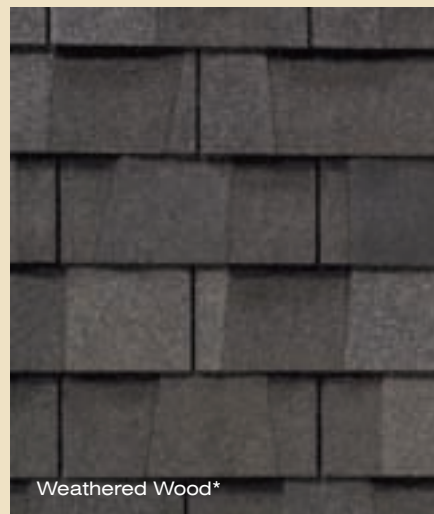

Classic HORIZON™ color palette

*Available with StreakFighter™ in Alabama & Georgia only.