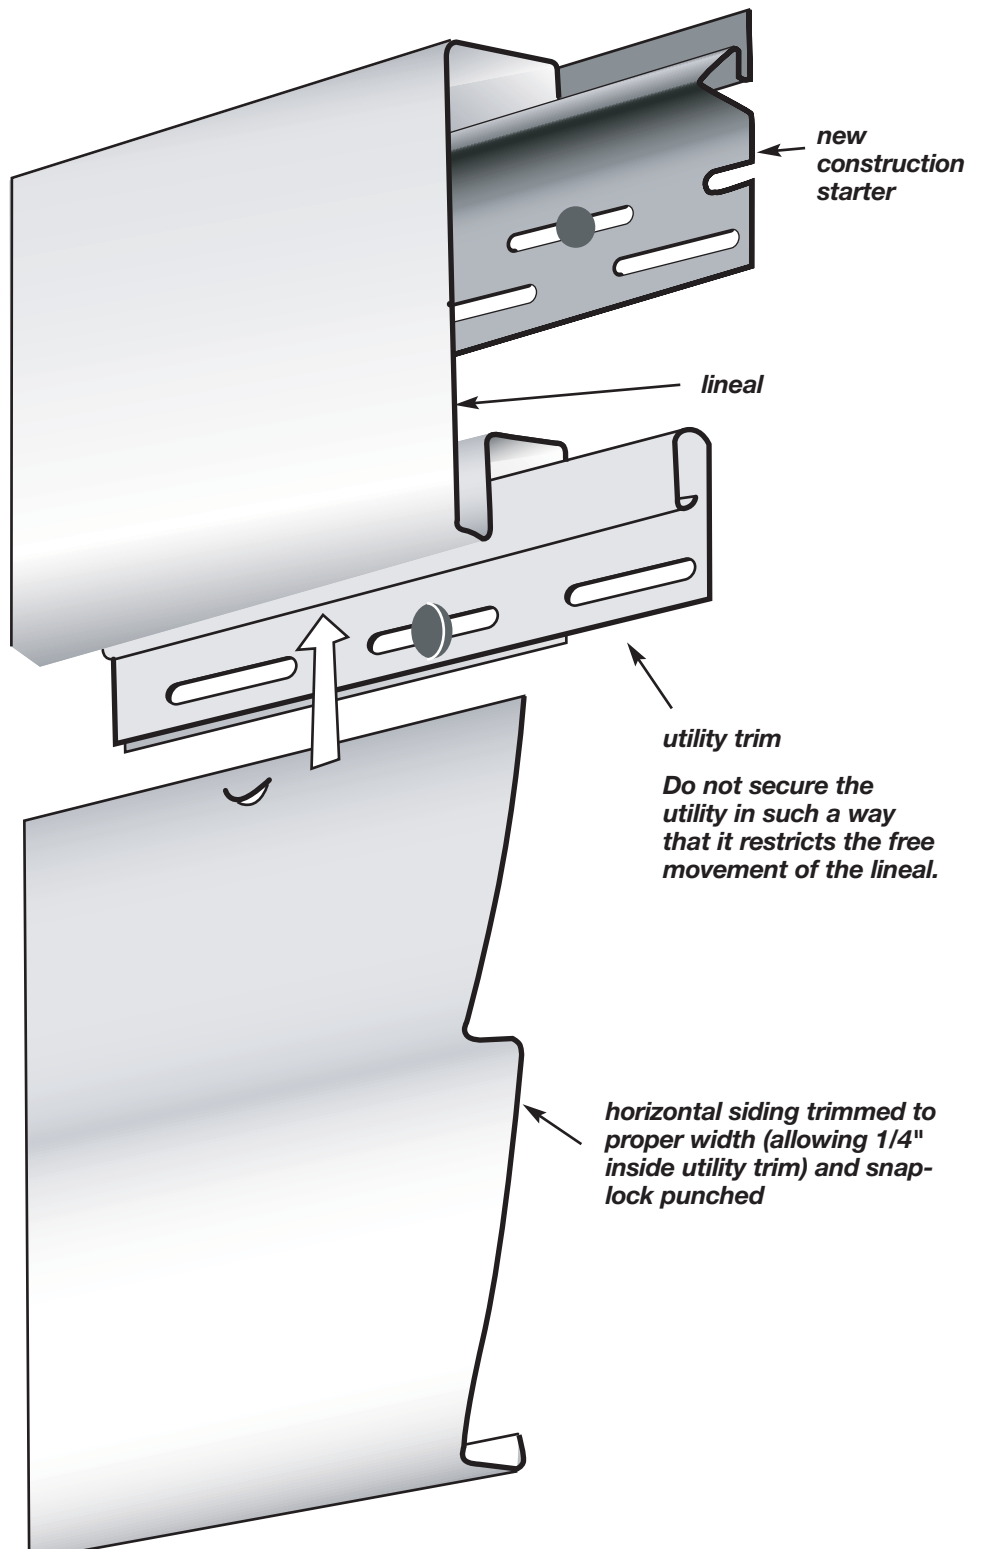

These instructions describe and illustrate the steps involved in installing CertainTeed siding and trim. Their purpose is to provide detailed information and how-to tips that will simplify the installation process. CertainTeed shall not accept any liability or responsibility under its written warranty for failure caused by application that does not meet our requirements for proper installation. These requirements are outlined throughout the *CertainTeed Installation Guide (CTS205)*. Any deviations from these requirements should be approved in writing by CertainTeed Corporation.