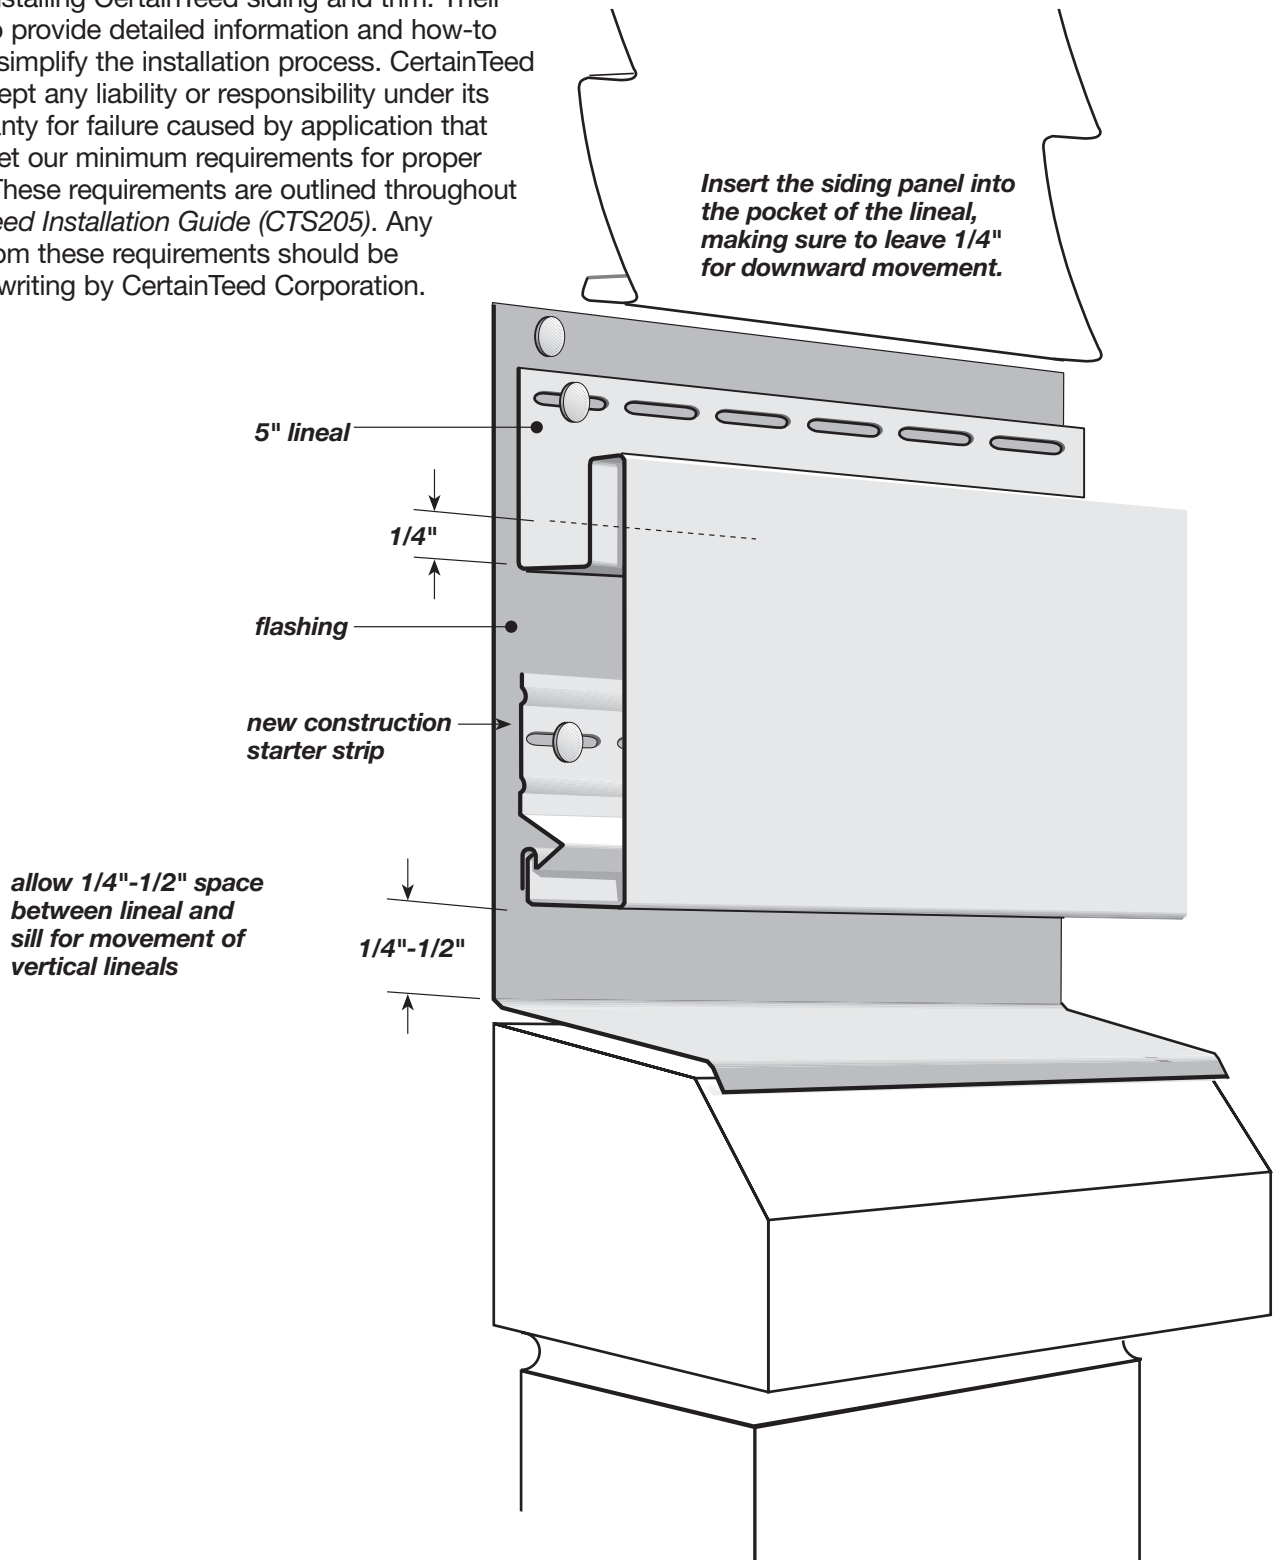

These instructions describe and illustrate the steps involved in installing CertainTeed siding and trim. Their purpose is to provide detailed information and how-to tips that will simplify the installation process. CertainTeed shall not accept any liability or responsibility under its written warranty for failure caused by application that does not meet our minimum requirements for proper installation. These requirements are outlined throughout the *CertainTeed Installation Guide (CTS205)*. Any deviations from these requirements should be approved in writing by CertainTeed Corporation.