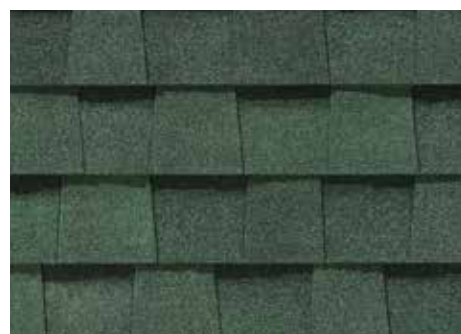

Hunter Green

From light, inviting earthtones
to bolder, darker shades