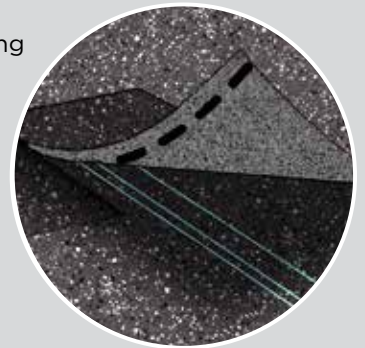

CertaSeal®

Uplift Protection

CertaSeal® is a fast-activating modified asphalt sealant with a 20-year record of proven performance. Designed to seal shingles together upon installation, it protects roofs from wind uplift and shingle blow-off so that homes stay safe and dry. It's also engineered to remain flexible after installation, unlike harder sealants that can dry out and crack over time.