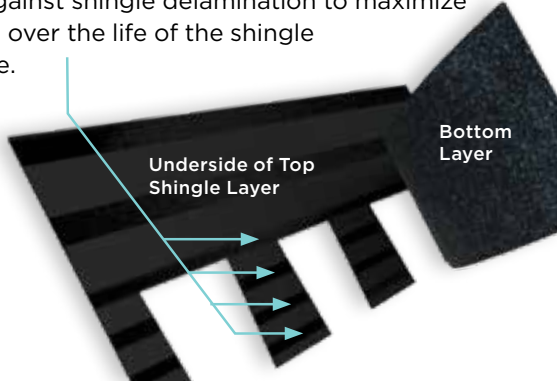

QuadraBond®

Advanced Layering

CertainTeed's specially formulated adhesive adheres shingle layers at four points, more than any other manufacturer. This superior bond provides greater protection against shingle delamination to maximize performance over the life of the shingle in any climate.