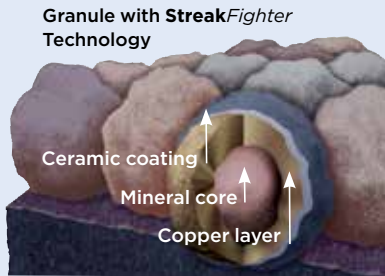

## Algae Resistance

The ultimate in stain protection.

Those streaks you see on other roofs in your neighborhood? That's algae, and it's a common eyesore on roofing throughout North America. CertainTeed's **StreakFighter** technology uses the power of science to repel algae before it can take hold and spread.

**StreakFighter's** granular blend includes naturally algae-resistant copper, helping your roof maintain its curb appeal and look beautiful for years to come.

Diagram for illustrative purposes only.

## Fast, Accurate, Visible

The new and improved **NailTrak** nailing line, a feature on CertainTeed designer shingles.

Now **NailTrak** is brighter than ever before, with high-visibility lines that stand out whether it's daybreak or dusk.

**NailTrak** removes the guesswork with three separately defined lines, creating a large area to guide your nailing and a smaller area for extreme steep-slope applications.