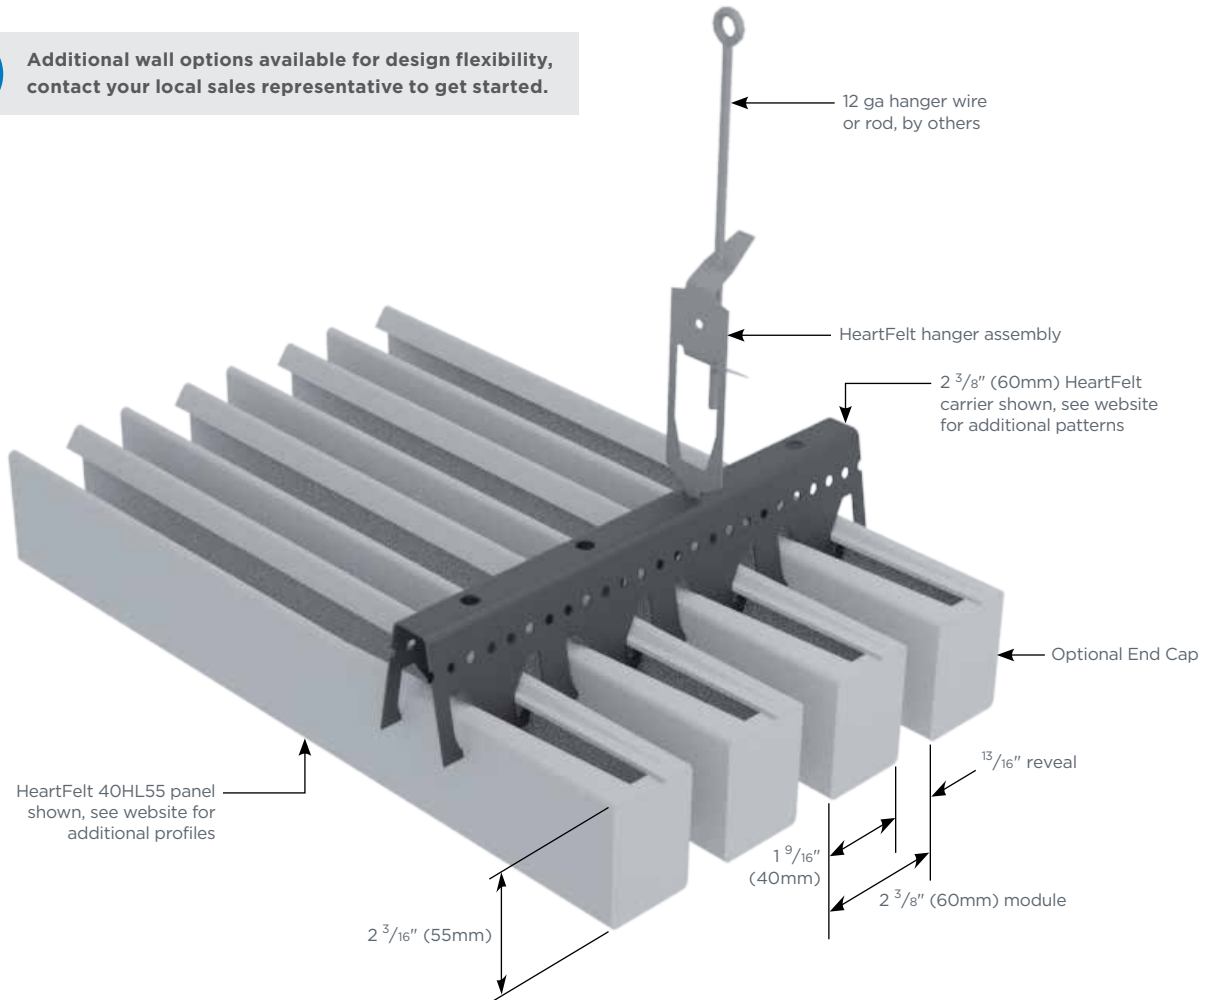

Additional wall options available for design flexibility, contact your local sales representative to get started.