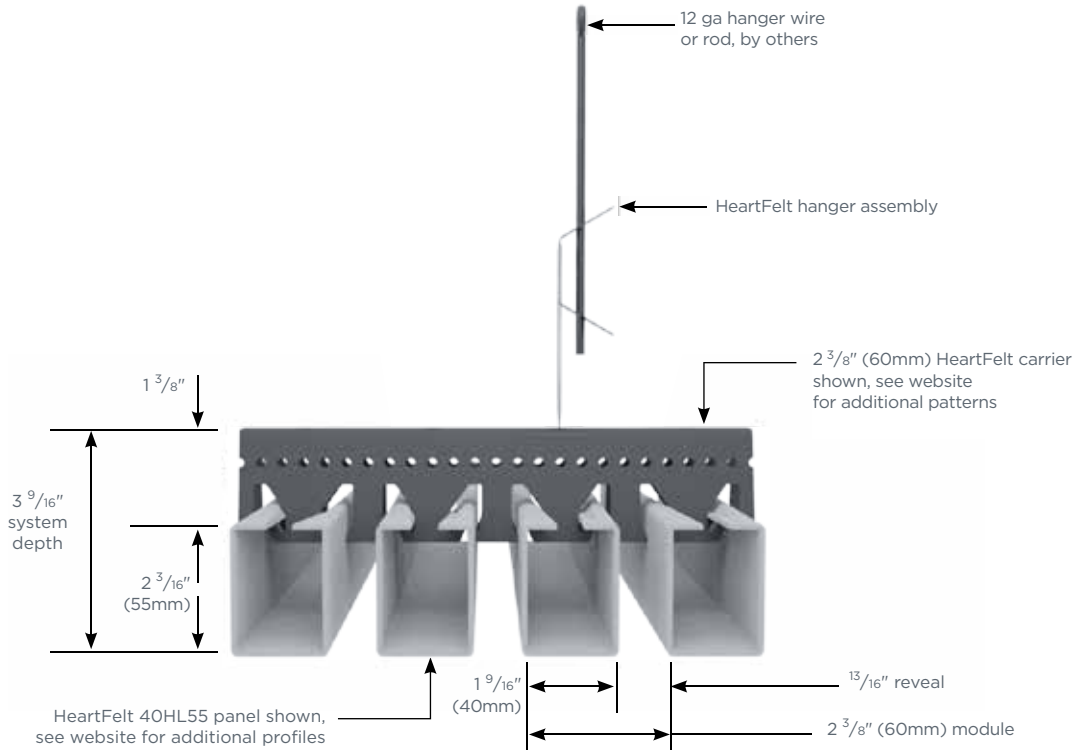

INSTALLATION EXAMPLES

Typical Isometrics