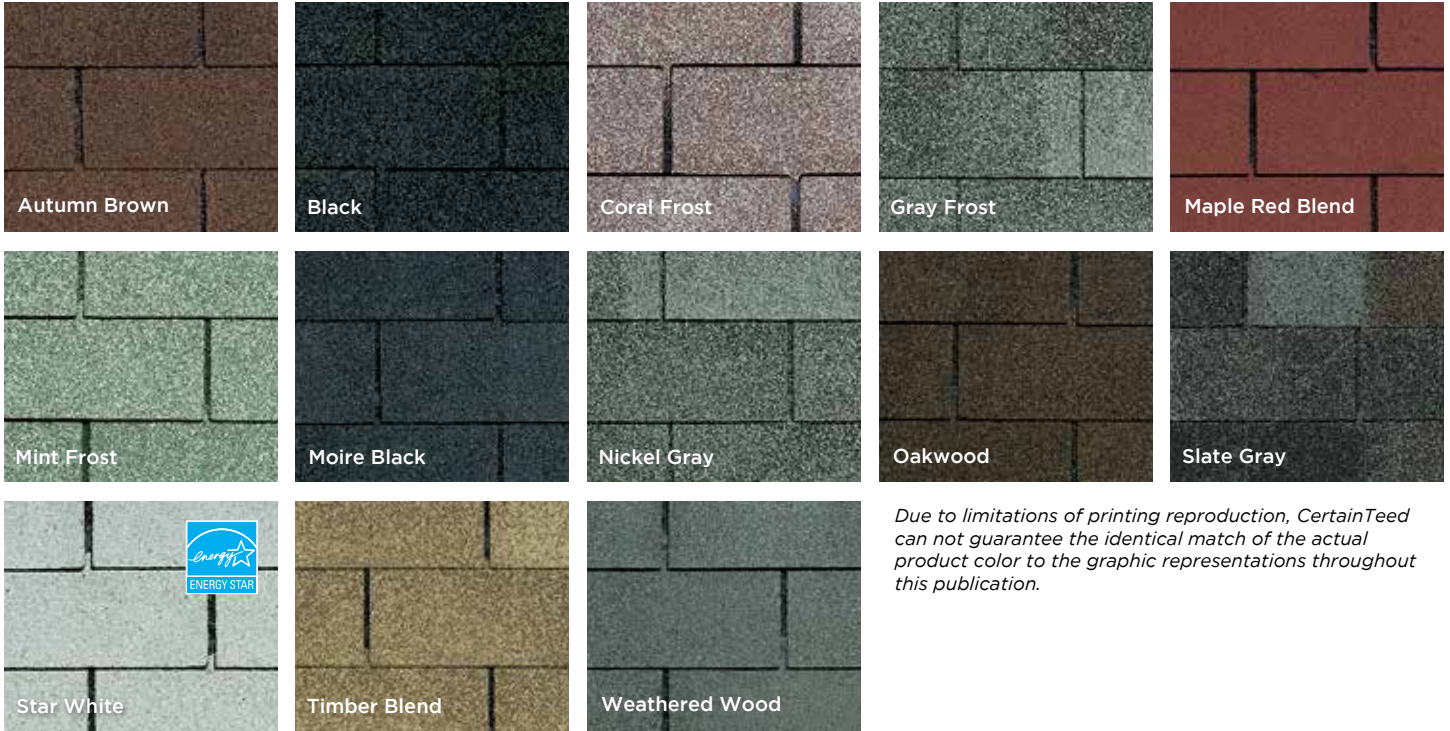

XT 25™ COLOR PALETTE

Due to limitations of printing reproduction, CertainTeed can not guarantee the identical match of the actual product color to the graphic representations throughout this publication.

Two Levels of Protection

When it comes to weathering the elements, XT 25 is quite simply at the top of the class. Built on a tough fiber glass base, the shingle provides exceptional resistance to blow-off and tearing and has a 10-year StreakFighter® warranty. For just a bit more money than an ordinary shingle, XT 25 gives you a whole lot more. Product conforms to the following specifications:

- UL Class A fire resistance
- UL certified to meet ASTM D3462
- UL certified to meet ASTM D3018 Type 1
- Conforms to CSA standard A123.5-98

For U.S. building code compliance, see product specification sheets.

XT 25 available
in areas shown

Specifications & Warranty

- 205 lb. per square
- 25-year limited transferable warranty against manufacturing defects
- 10-year StreakFighter® algae-resistance warranty
- 5-year SureStart™ protection
- 5-year warranty against winds up to 60 mph

See actual warranty for specific details and limitations.

Limited transferable warranty, including SureStart™ protection, is applicable only in the United States, its territories and Canada; for products sold outside these areas, please refer to the International Warranty for specific details and limitations.

Color Companion Products

CertainTeed offers Flintlastic™ SA, a low-slope roofing product that goes perfectly with XT 25 shingles, giving you the flexibility to coordinate or match areas such as porches, canopies and carports with your main roof.

CertainTeed Corporation

20 MOORES ROAD MALVERN, PA 19355

ASK ABOUT ALL OF OUR OTHER CERTAINTEED® PRODUCTS AND SYSTEMS:

ROOFING • SIDING • TRIM • DECKING • RAILING • FENCE • GYPSUM • CEILINGS • INSULATION

Professional: 800-233-8990 Consumer: 800-782-8777 certainteed.com