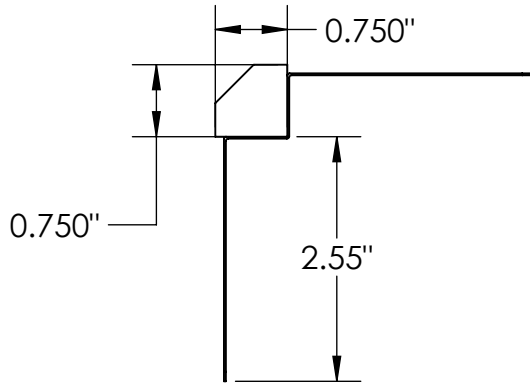

Terminus Angled Corner

CertainTeed
SAINT-GOBAIN

Terminus Trim

PRODUCT NAME: Corner

DRAWING NAME: Angled

THE INFORMATION CONTAINED IN THIS DRAWING IS THE SOLE PROPERTY OF CERTAINTEED CEILINGS CORP. ANY REPRODUCTION IN PART OR AS A WHOLE WITHOUT THE WRITTEN PERMISSION OF CERTAINTEED CEILINGS CORP. IS PROHIBITED.