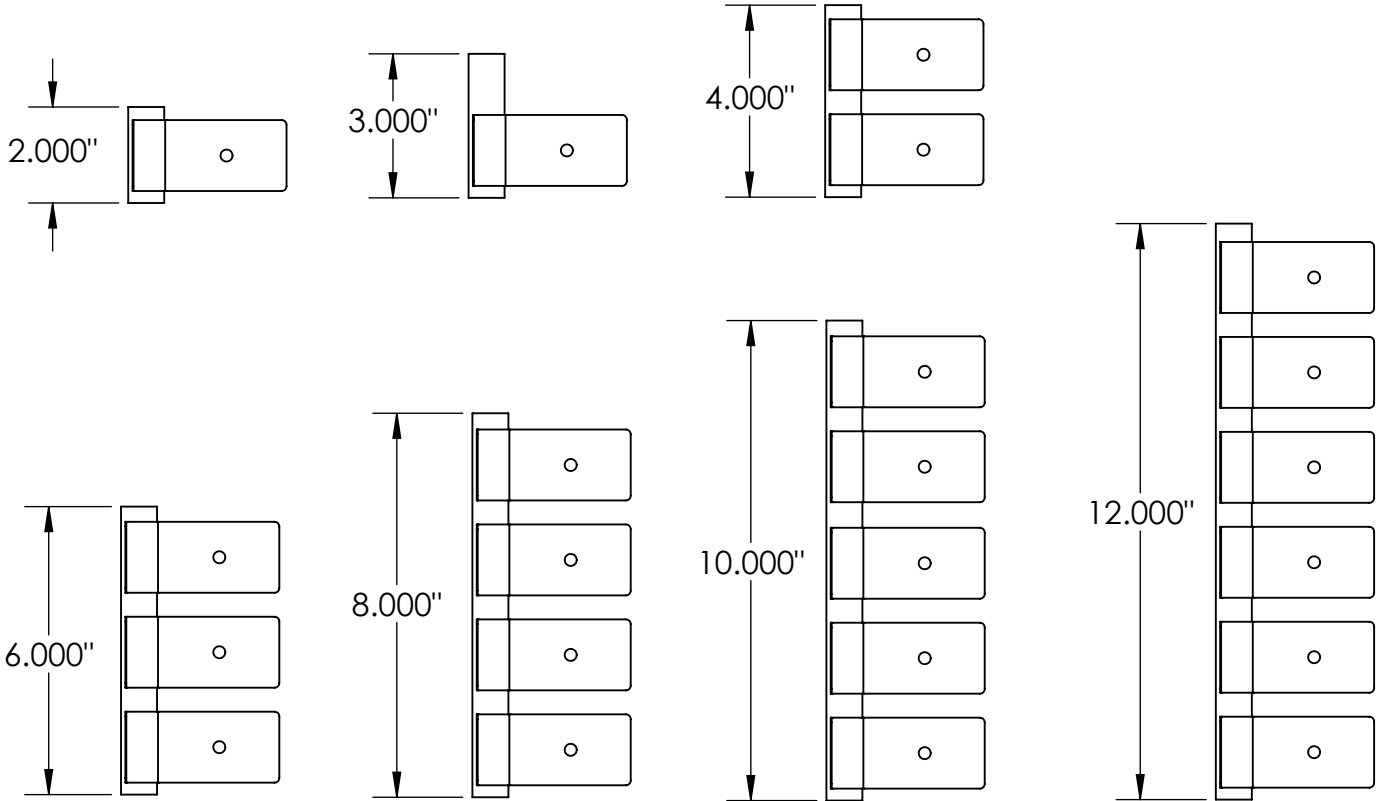

Terminus Angled Corner

CertainTeed
SAINT-GOBAIN

Terminus Trim

PRODUCT NAME: Corner

DRAWING NAME: Angled

THE INFORMATION CONTAINED IN THIS DRAWING IS THE SOLE PROPERTY OF CERTAINTEED CEILINGS CORP. ANY REPRODUCTION IN PART OR AS A WHOLE WITHOUT THE WRITTEN PERMISSION OF CERTAINTEED CEILINGS CORP. IS PROHIBITED.