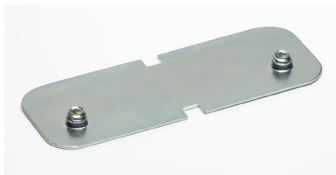

TERMINUS SEMI-CONCEALED PERIMETER TRIM

Wall Angle & Terminus Trim

Terminus Semi-Concealed Perimeter Trim provides a perimeter finishing solution for suspended ceiling installations with a semi- or fully-concealed edge.

FEATURES AND BENEFITS

- Cloud Perimeter Trim solution designed for use with Ecophon® Focus™ Dg and Ds ceiling panels
- Semi-concealed trim available in straight or curved (convex or concave)
- Sturdy extruded aluminium coupled with double grooved channel provides additional strength
- Four profile heights available (up to 8") with mitered and welded corner kits
- Available in Standard White and Black. Additional color options are offered through our Post-Paint process. See the Visual Options - Suspension Systems page for color option details.

SYSTEM COMPONENTS

Splice Clip
TTSPICE

Twist Clip
TTTC

PROFILES

LEED® v4		
RECYCLED CONTENT		
PRE: 11%	POST: 34%	TOTAL: 45%
<input checked="" type="checkbox"/>	MR: PBT Source Reduction (Healthcare)	
<input type="checkbox"/>	MR: Material Ingredients (HPDs)	
<input checked="" type="checkbox"/>	MR: Sourcing Raw Materials	
<input type="checkbox"/>	MR: Environmental Product Declarations (EPDs)	
<input checked="" type="checkbox"/>	MR: Construction and Demolition Waste Management Planning	

*Maximum recycled content. Recycled content varies by manufacturing plant.
 All pieces include splices and twist clips for installation. Additional splices and twist clips available for order.
 Curves are limited to 24" radius face in or face out.
 Custom lengths available upon request.
 Additional angled corners available upon request.