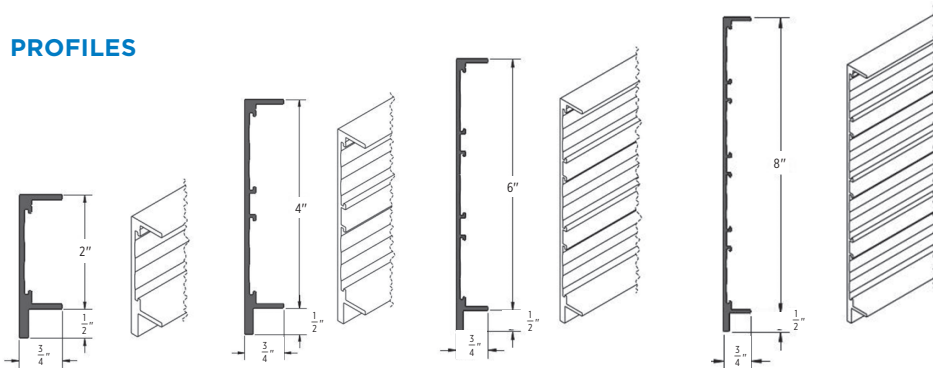

PROFILES

LEED® v4		
RECYCLED CONTENT		
PRE: 11%	POST: 34%	TOTAL: 45%
☒	MR: PBT Source Reduction (Healthcare)	
☐	MR: Material Ingredients (HPDs)	
☒	MR: Sourcing Raw Materials	
☐	MR: Environmental Product Declarations (EPDs)	
☒	MR: Construction and Demolition Waste Management Planning	

LEED® is a registered trademark of the U.S. Green Building Council.