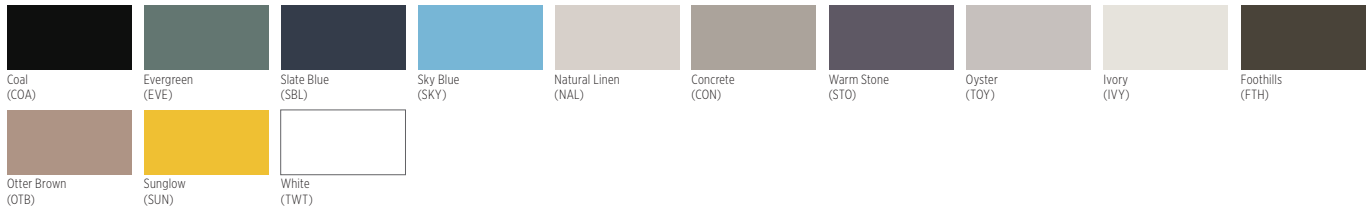

ACOUSTICAL AND DRYWALL SUSPENSION SYSTEMS AND TERMINUS TRIM

Our newly expanded post-paint process allows for any CertainTeed Suspension System product to be painted in a variety of new colors, matching all CertainTeed colors along with any Sherwin-Williams® colors requested by the customer. We can also match any color if a color sample is provided.

CertainTeed Standard

Ecophon®

Techstyle Color

Techstyle Wood

Techstyle Felt

Metal Ceilings

For Special color options, contact your local sales representative.

The colors shown have been reproduced with all the fidelity possible with commercial printing processes. Also, a specific color may appear different on one class of product than another.

When placing an order for either Standard or Special colors, please use the following naming process preceding each catalog code:

- Standard face paint: ST + 3-letter color code
- Standard 360 paint: 3T + 3-letter color code
- Special face page: SP + 3-letter color code
- Special 360 paint: 3P + 3-letter color code