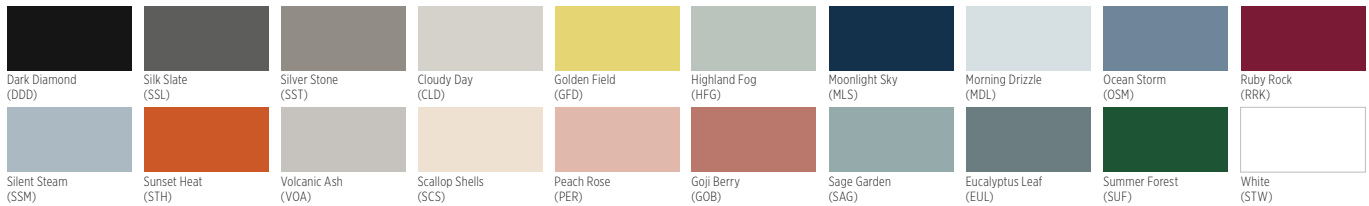

CertainTeed

CEILINGS • DECKING • FENCE • GYPSUM • INSULATION • RAILING • ROOFING • SIDING • TRIM
 20 Moores Road Malvern, PA 19355 Professional: 800-233-8990 Consumer: 800-782-8777 certainteed.com

VISUAL OPTIONS - SUSPENSION SYSTEMS

ACOUSTICAL AND DRYWALL SUSPENSION SYSTEMS AND TERMINUS TRIM

Our newly expanded post-paint process allows for any CertainTeed Suspension System product to be painted in a variety of new colors, matching all CertainTeed colors along with any Sherwin-Williams® colors requested by the customer. We can also match any color if a color sample is provided.

CertainTeed Standard

Ecophon®

Techstyle Color

Techstyle Wood

Techstyle Felt

Metal Ceilings

For Special color options, contact your local sales representative.

The colors shown have been reproduced with all the fidelity possible with commercial printing processes. Also, a specific color may appear different on one class of product than another.

When placing an order for either Standard or Special colors, please use the following naming process preceding each catalog code:

- Standard face paint: ST + 3-letter color code
- Standard 360 paint: 3T + 3-letter color code
- Special face page: SP + 3-letter color code
- Special 360 paint: 3P + 3-letter color code