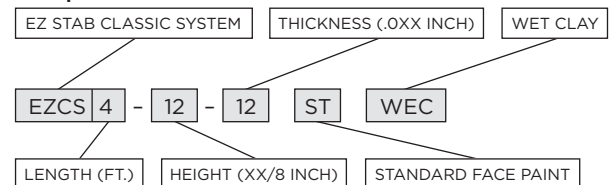

Example: EZCS4-12-12 ST WEC

CertainTeed

CEILINGS • DECKING • FENCE • GYPSUM • INSULATION • RAILING • ROOFING • SIDING • TRIM
20 Moores Road Malvern, PA 19355 Professional: 800-233-8990 Consumer: 800-782-8777 certainteed.com