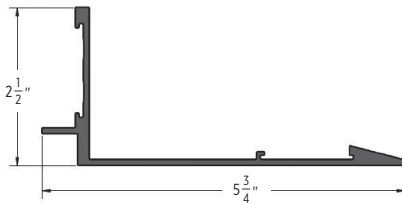

PROFILES

LEED® v4		
RECYCLED CONTENT		
PRE: 11%	POST: 34%	TOTAL: 45%
☒	MR: PBT Source Reduction (Healthcare)	
☐	MR: Material Ingredients (HPDs)	
☒	MR: Sourcing Raw Materials	
☐	MR: Environmental Product Declarations (EPDs)	
☒	MR: Construction and Demolition Waste Management Planning	

LEED® is a registered trademark of the U.S. Green Building Council.