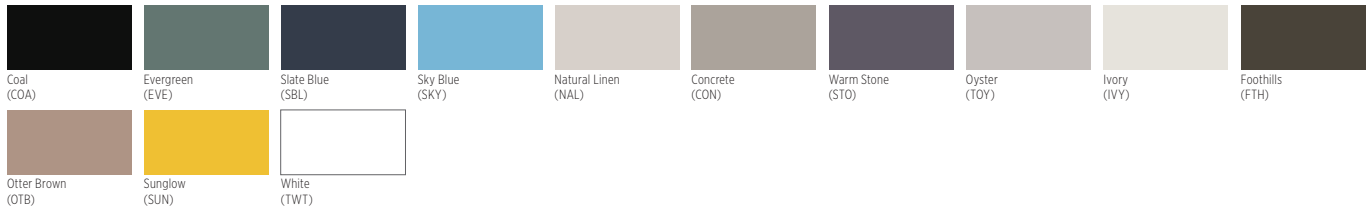

*Maximum recycled content. Recycled content varies by manufacturing plant.
 All pieces include splices and twist clips for installation. Additional splices and twist clips available for order.
 Fin cannot be curved.
 Black and Ecophon Colors are available. Additional colors are available upon request. Custom lengths available upon request.
 Additional angled corners available upon request.

ACOUSTICAL AND DRYWALL SUSPENSION SYSTEMS AND TERMINUS TRIM

Our newly expanded post-paint process allows for any CertainTeed Suspension System product to be painted in a variety of new colors, matching all CertainTeed colors along with any Sherwin-Williams® colors requested by the customer. We can also match any color if a color sample is provided.

CertainTeed Standard

Ecophon®

Techstyle Color

Techstyle Wood

Techstyle Felt

Metal Ceilings

For Special color options, contact your local sales representative.

The colors shown have been reproduced with all the fidelity possible with commercial printing processes. Also, a specific color may appear different on one class of product than another.

When placing an order for either Standard or Special colors, please use the following naming process preceding each catalog code:

- Standard face paint: ST + 3-letter color code
- Standard 360 paint: 3T + 3-letter color code
- Special face page: SP + 3-letter color code
- Special 360 paint: 3P + 3-letter color code