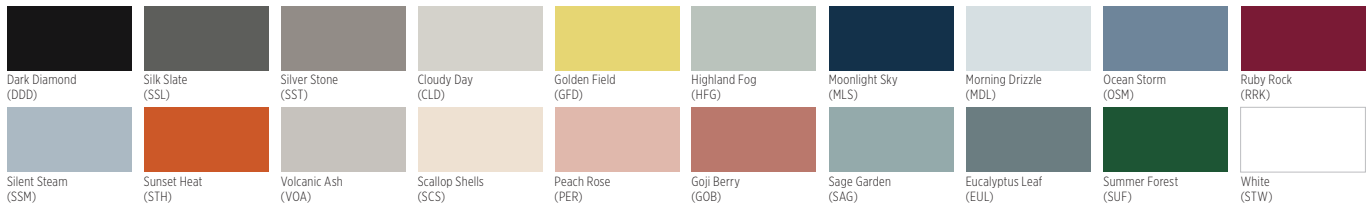

CertainTeed

CEILINGS • DECKING • FENCE • GYPSUM • INSULATION • RAILING • ROOFING • SIDING • TRIM
 20 Moores Road Malvern, PA 19355 Professional: 800-233-8990 Consumer: 800-782-8777 certainteed.com

VISUAL OPTIONS - SUSPENSION SYSTEMS

ACOUSTICAL AND DRYWALL SUSPENSION SYSTEMS AND TERMINUS TRIM

Our newly expanded post-paint process allows for any CertainTeed Suspension System product to be painted in a variety of new colors, matching all CertainTeed colors along with any Sherwin-Williams® colors requested by the customer. We can also match any color if a color sample is provided.

CertainTeed Standard

Ecophon®

Techstyle Color

Techstyle Wood

Techstyle Felt

Metal Ceilings

For Special color options, contact your local sales representative.

The colors shown have been reproduced with all the fidelity possible with commercial printing processes. Also, a specific color may appear different on one class of product than another.

When placing an order for either Standard or Special colors, please use the following naming process preceding each catalog code:

- Standard face paint: ST + 3-letter color code
- Standard 360 paint: 3T + 3-letter color code
- Special face page: SP + 3-letter color code
- Special 360 paint: 3P + 3-letter color code