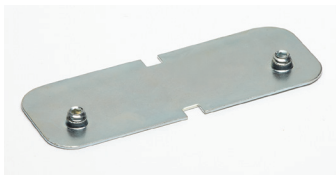

TERMINUS FIN SEMI-CONCEALED PERIMETER TRIM

Wall Angle & Terminus Trim

For use with Ecophon® Focus™ Dg & Ds panels, Terminus Fin Semi-Concealed Perimeter Trim adds an architectural design element to a perimeter trim system.

FEATURES AND BENEFITS

- Compatible with Ecophon semi- and fully-concealed suspended ceiling systems
- Sturdy, extruded aluminum construction with double-grooved channel for additional strength
- Factory-mitered corner kits available
- Available in Standard White and Black. Additional color options are offered through our Post-Paint process. See the Visual Options - Suspension Systems page for color option details.

SYSTEM COMPONENTS

Splice Clip
TTSPICE

Twist Clip
TTTC

PROFILES

LEED® v4		
RECYCLED CONTENT		
PRE: 11%	POST: 34%	TOTAL: 45%
<input checked="" type="checkbox"/>	MR: PBT Source Reduction (Healthcare)	
<input type="checkbox"/>	MR: Material Ingredients (HPDs)	
<input checked="" type="checkbox"/>	MR: Sourcing Raw Materials	
<input type="checkbox"/>	MR: Environmental Product Declarations (EPDs)	
<input checked="" type="checkbox"/>	MR: Construction and Demolition Waste Management Planning	

*Maximum recycled content. Recycled content varies by manufacturing plant.
 All pieces include splices and twist clips for installation. Additional splices and twist clips available for order.
 Fin cannot be curved.
 Black and Ecophon Colors are available. Additional colors are available upon request. Custom lengths available upon request.
 Additional angled corners available upon request.