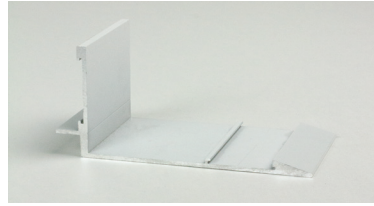

TERMINUS FIN SEMI-CONCEALED PERIMETER TRIM

Wall Angle & Terminus Trim

For use with Ecophon® Focus™ Dg & Ds panels, Terminus Fin Semi-Concealed Perimeter Trim adds an architectural design element to a perimeter trim system.

FEATURES AND BENEFITS

- Compatible with Ecophon semi- and fully-concealed suspended ceiling systems
- Sturdy, extruded aluminum construction with double-grooved channel for additional strength
- Factory-mitered corner kits available
- Available in Standard White and Black. Additional color options are offered through our Post-Paint process. See the Visual Options - Suspension Systems page for color option details.

SYSTEM COMPONENTS

Splice Clip
TTSPICE

Twist Clip
TTTC

PROFILES

LEED® v4		
RECYCLED CONTENT		
PRE: 11%	POST: 34%	TOTAL: 45%
<input checked="" type="checkbox"/>	MR: PBT Source Reduction (Healthcare)	
<input type="checkbox"/>	MR: Material Ingredients (HPDs)	
<input checked="" type="checkbox"/>	MR: Sourcing Raw Materials	
<input type="checkbox"/>	MR: Environmental Product Declarations (EPDs)	
<input checked="" type="checkbox"/>	MR: Construction and Demolition Waste Management Planning	

LEED® is a registered trademark of the U.S. Green Building Council.

TERMINUS FIN SEMI-CONCEALED PERIMETER TRIM

Wall Angle & Terminus Trim

TERMINUS FIN SEMI-CONCEALED PERIMETER TRIM	Description	Color	Length (in)	Height (in)	Face (in)	Recycled Content PRE*	Recycled Content POST*	Recycled Content TOTAL*
FIN SEMI-CONCEALED STRAIGHT								
TTFESC WHT	Fin Semi-Concealed Terminus Cloud Perimeter Trim	White	120"	2.5"	5-3/4"	11%	34%	45%