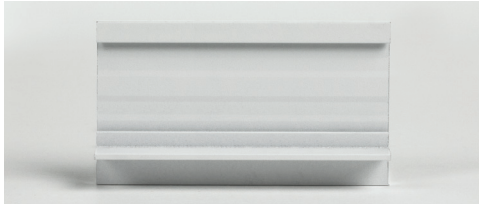

TERMINUS FIN SEMI-CONCEALED PERIMETER TRIM

Wall Angle & Terminus Trim

For use with Ecophon® Focus™ Dg & Ds panels, Terminus Fin Semi-Concealed Perimeter Trim adds an architectural design element to a perimeter trim system.

FEATURES AND BENEFITS

- Compatible with Ecophon semi- and fully-concealed suspended ceiling systems
- Sturdy, extruded aluminum construction with double-grooved channel for additional strength
- Factory-mitered corner kits available
- Available in Standard White and Black. Additional color options are offered through our Post-Paint process. See the Visual Options - Suspension Systems page for color option details.

LEED® is a registered trademark of the U.S. Green Building Council.

TERMINUS FIN SEMI-CONCEALED PERIMETER TRIM

Wall Angle & Terminus Trim

TERMINUS FIN SEMI-CONCEALED PERIMETER TRIM	Description	Color	Length (in)	Height (in)	Face (in)	Recycled Content PRE*	Recycled Content POST*	Recycled Content TOTAL*
FIN SEMI-CONCEALED STRAIGHT								
TTFESC WHT	Fin Semi-Concealed Terminus Cloud Perimeter Trim	White	120"	2.5"	5-3/4"	11%	34%	45%