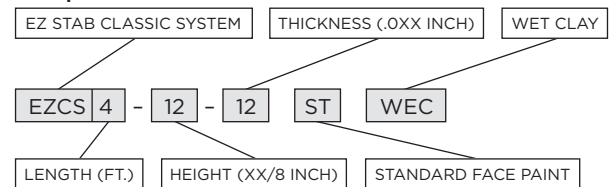

Example: EZCS4-12-12 ST WEC

CertainTeed

CEILINGS • DECKING • FENCE • GYPSUM • INSULATION • RAILING • ROOFING • SIDING • TRIM
20 Moores Road Malvern, PA 19355 Professional: 800-233-8990 Consumer: 800-782-8777 certainteed.com