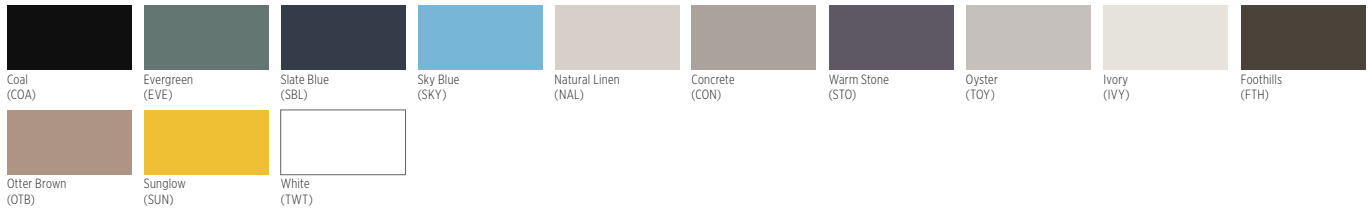

TERMINUS FIN PERIMETER TRIM	Description	Color	Length (in)	Height (in)	Face (in)	Recycled Content PRE*	Recycled Content POST*	Recycled Content TOTAL*
FIN CORNERS (mitered and welded)								
TTFEIC WHT	Fin Inside Corner	White	12"	2"	5-3/4"	11%	34%	45%
TTFEOC WHT	Fin Outside Corner	White	12"	2"	5-3/4"	11%	34%	45%

ACOUSTICAL AND DRYWALL SUSPENSION SYSTEMS AND TERMINUS TRIM

Our newly expanded post-paint process allows for any CertainTeed Suspension System product to be painted in a variety of new colors, matching all CertainTeed colors along with any Sherwin-Williams® colors requested by the customer. We can also match any color if a color sample is provided.

CertainTeed Standard

Ecophon®

Techstyle Color

Techstyle Wood

Techstyle Felt

Metal Ceilings

For Special color options, contact your local sales representative.

The colors shown have been reproduced with all the fidelity possible with commercial printing processes. Also, a specific color may appear different on one class of product than another.

When placing an order for either Standard or Special colors, please use the following naming process preceding each catalog code:

- Standard face paint: ST + 3-letter color code
- Standard 360 paint: 3T + 3-letter color code
- Special face page: SP + 3-letter color code
- Special 360 paint: 3P + 3-letter color code