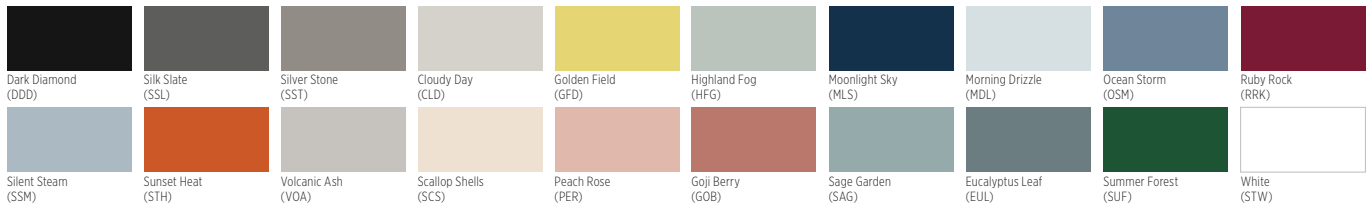

VISUAL OPTIONS - SUSPENSION SYSTEMS

ACOUSTICAL AND DRYWALL SUSPENSION SYSTEMS AND TERMINUS TRIM

Our newly expanded post-paint process allows for any CertainTeed Suspension System product to be painted in a variety of new colors, matching all CertainTeed colors along with any Sherwin-Williams® colors requested by the customer. We can also match any color if a color sample is provided.

CertainTeed Standard

Ecophon®

Techstyle Color

Techstyle Wood

Techstyle Felt

Metal Ceilings

For Special color options, contact your local sales representative.

The colors shown have been reproduced with all the fidelity possible with commercial printing processes. Also, a specific color may appear different on one class of product than another.

When placing an order for either Standard or Special colors, please use the following naming process preceding each catalog code:

- Standard face paint: ST + 3-letter color code
- Standard 360 paint: 3T + 3-letter color code
- Special face page: SP + 3-letter color code
- Special 360 paint: 3P + 3-letter color code

Example:

EZCS4-12-12 ST WEC

Example: EZCS4-12-12 ST WEC

CertainTeed

CEILINGS • DECKING • FENCE • GYPSUM • INSULATION • RAILING • ROOFING • SIDING • TRIM
20 Moores Road Malvern, PA 19355 Professional: 800-233-8990 Consumer: 800-782-8777 certainteed.com