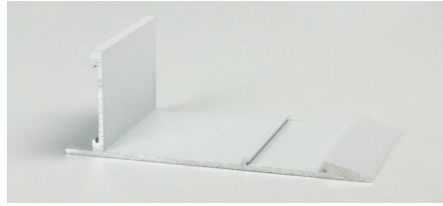

TERMINUS FIN PERIMETER TRIM

Wall Angle & Terminus Trim

Fine Perimeter Trim provides a unique architectural cloud trim solution for edge termination of suspended ceiling elements (clouds, peninsulas, transitions to drywall).

FEATURES AND BENEFITS

- For use with acoustical lay-in ceilings, Fin Trim offers an alternative aesthetic to traditional straight edge trim
- Constructed with sturdy extruded aluminum
- Double grooved channel for additional strength
- Factory-mitered corner kits available
- Available in Standard White and Black. Additional color options are offered through our Post-Paint process. See the Visual Options - Suspension Systems page for color option details.

SYSTEM COMPONENTS

Splice Clip
TTSPICE

Twist Clip
TTTC

PROFILES

LEED® v4		
RECYCLED CONTENT		
PRE: 11%	POST: 34%	TOTAL: 45%
<input checked="" type="checkbox"/>	MR: PBT Source Reduction (Healthcare)	
<input type="checkbox"/>	MR: Material Ingredients (HPDs)	
<input checked="" type="checkbox"/>	MR: Sourcing Raw Materials	
<input type="checkbox"/>	MR: Environmental Product Declarations (EPDs)	
<input checked="" type="checkbox"/>	MR: Construction and Demolition Waste Management Planning	

LEED® is a registered trademark of the U.S. Green Building Council.

TERMINUS FIN PERIMETER TRIM

Wall Angle & Terminus Trim

TERMINUS FIN PERIMETER TRIM	Description	Color	Length (in)	Height (in)	Face (in)	Recycled Content PRE*	Recycled Content POST*	Recycled Content TOTAL*
FIN STRAIGHT								
TTFE WHT	Fin Terminus Cloud Perimeter Trim	White	120"	2"	5-3/4"	11%	34%	45%