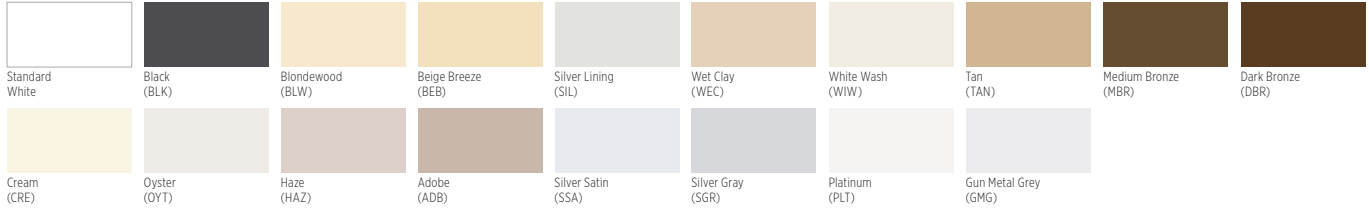

VISUAL OPTIONS - SUSPENSION SYSTEMS

ACOUSTICAL AND DRYWALL SUSPENSION SYSTEMS AND TERMINUS TRIM

Our newly expanded post-paint process allows for any CertainTeed Suspension System product to be painted in a variety of new colors, matching all CertainTeed colors along with any Sherwin-Williams® colors requested by the customer. We can also match any color if a color sample is provided.

CertainTeed Standard