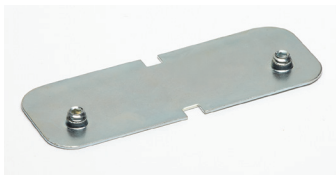

TERMINUS FIN PERIMETER TRIM

Wall Angle & Terminus Trim

Fine Perimeter Trim provides a unique architectural cloud trim solution for edge termination of suspended ceiling elements (clouds, peninsulas, transitions to drywall).

FEATURES AND BENEFITS

- For use with acoustical lay-in ceilings, Fin Trim offers an alternative aesthetic to traditional straight edge trim
- Constructed with sturdy extruded aluminum
- Double grooved channel for additional strength
- Factory-mitered corner kits available
- Available in Standard White and Black. Additional color options are offered through our Post-Paint process. See the Visual Options - Suspension Systems page for color option details.

SYSTEM COMPONENTS

Splice Clip
TTSPICE

Twist Clip
TTTC

PROFILES

LEED® v4		
RECYCLED CONTENT		
PRE: 11%	POST: 34%	TOTAL: 45%
<input checked="" type="checkbox"/>	MR: PBT Source Reduction (Healthcare)	
<input type="checkbox"/>	MR: Material Ingredients (HPDs)	
<input checked="" type="checkbox"/>	MR: Sourcing Raw Materials	
<input type="checkbox"/>	MR: Environmental Product Declarations (EPDs)	
<input checked="" type="checkbox"/>	MR: Construction and Demolition Waste Management Planning	