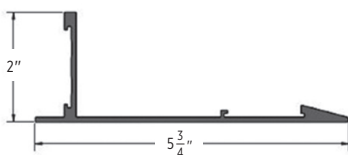

PROFILES

LEED® v4		
RECYCLED CONTENT		
PRE: 11%	POST: 34%	TOTAL: 45%
☒	MR: PBT Source Reduction (Healthcare)	
☐	MR: Material Ingredients (HPDs)	
☒	MR: Sourcing Raw Materials	
☐	MR: Environmental Product Declarations (EPDs)	
☒	MR: Construction and Demolition Waste Management Planning	

LEED® is a registered trademark of the U.S. Green Building Council.