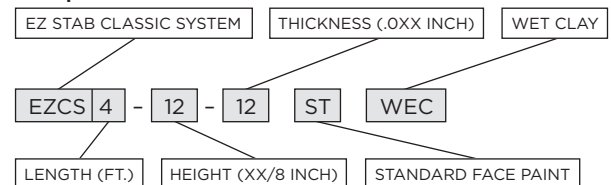

Example: EZCS4-12-12 ST WEC

CertainTeed

CEILINGS • DECKING • FENCE • GYPSUM • INSULATION • RAILING • ROOFING • SIDING • TRIM
20 Moores Road Malvern, PA 19355 Professional: 800-233-8990 Consumer: 800-782-8777 certainteed.com