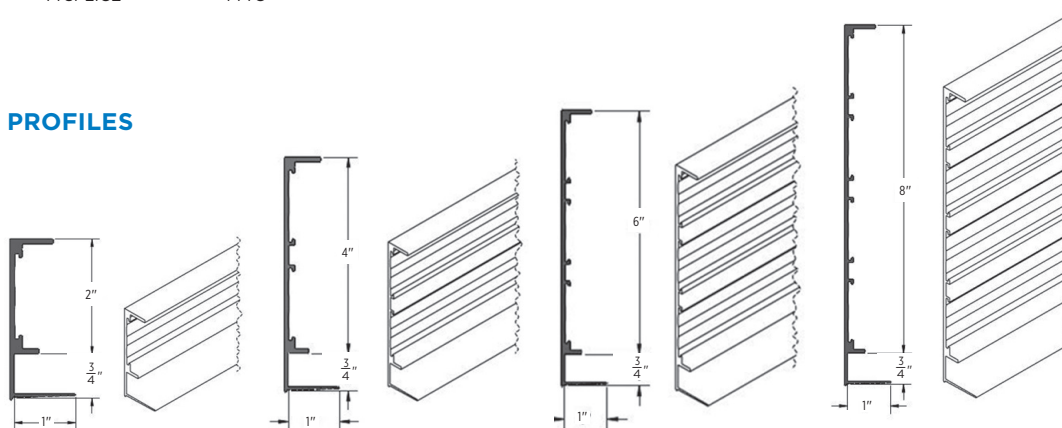

PROFILES

LEED® v4		
RECYCLED CONTENT		
PRE: 11%	POST: 34%	TOTAL: 45%
☒	MR: PBT Source Reduction (Healthcare)	
☐	MR: Material Ingredients (HPDs)	
☒	MR: Sourcing Raw Materials	
☐	MR: Environmental Product Declarations (EPDs)	
☒	MR: Construction and Demolition Waste Management Planning	

LEED® is a registered trademark of the U.S. Green Building Council.