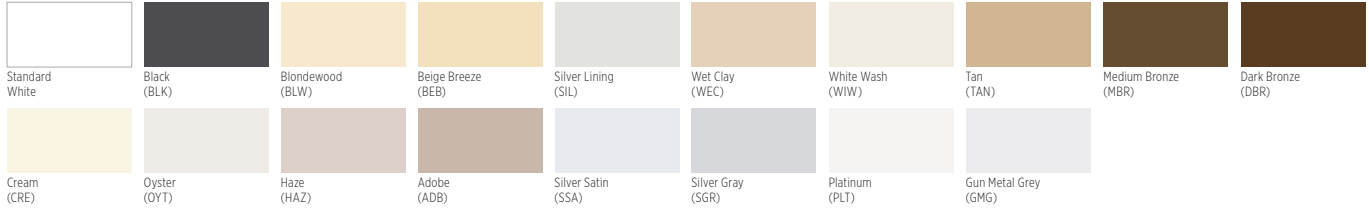

CertainTeed

CEILINGS • DECKING • FENCE • GYPSUM • INSULATION • RAILING • ROOFING • SIDING • TRIM
 20 Moores Road Malvern, PA 19355 Professional: 800-233-8990 Consumer: 800-782-8777 certainteed.com

VISUAL OPTIONS - SUSPENSION SYSTEMS

ACOUSTICAL AND DRYWALL SUSPENSION SYSTEMS AND TERMINUS TRIM

Our newly expanded post-paint process allows for any CertainTeed Suspension System product to be painted in a variety of new colors, matching all CertainTeed colors along with any Sherwin-Williams® colors requested by the customer. We can also match any color if a color sample is provided.

CertainTeed Standard

Ecophon®

Techstyle Color

Techstyle Wood

Techstyle Felt

Metal Ceilings

For Special color options, contact your local sales representative.

The colors shown have been reproduced with all the fidelity possible with commercial printing processes. Also, a specific color may appear different on one class of product than another.

When placing an order for either Standard or Special colors, please use the following naming process preceding each catalog code:

- Standard face paint: ST + 3-letter color code
- Standard 360 paint: 3T + 3-letter color code
- Special face page: SP + 3-letter color code
- Special 360 paint: 3P + 3-letter color code