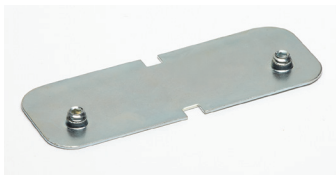

TERMINUS DRYWALL PERIMETER TRIM

Wall Angle & Terminus Trim

The Terminus Drywall Trim system provides a pre-engineered solution for transitions to drywall, eliminating the needs for vertical framing.

FEATURES AND BENEFITS

- Designed for use with 1/2" and 5/8" drywall
- Sturdy one-piece extruded aluminum available in straight or curved options (convex or concave)
- Available in four standard profile heights (2"-8") with factory-mitered corner kits
- Available in Standard White and Black. Additional color options are offered through our Post-Paint process. See the Visual Options - Suspension Systems page for color option details.

*Maximum recycled content. Recycled content varies by manufacturing plant.
 All pieces include splices and twist clips for installation. Additional splices and twist clips available for order.
 Curves are limited to 24" radius face in. Face out curves are limited to 168" radius.
 Black and Ecophon Colors are available. Additional colors are available upon request. Custom lengths available upon request.
 Additional angled corners available upon request.