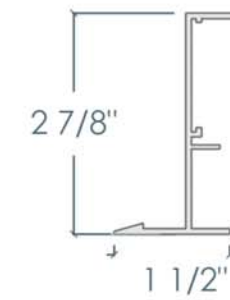

FT2

FT3

FT4

FT6

FT8

FT2A

FIXTURE
TRIM
FLANGE

FIXTURE
TRIM
REVEAL

TRIM SPECIFICATIONS

Length	12'2"
Material	Extruded Aluminum
Colors	White & Black (Custom colors available on all except fixture trims)
Curving capabilities	All trims can be curved, except: DM2 Wall, WT2, FT3, FT2A, Fixture Trim Flange, Fixture Trim Reveal