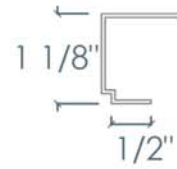

DIRECT MOUNT

WALL TRIMS

FLOATING TRIMS

FIXTURE TRIMS

DM3
NARROW

DM2
WALL

WT1

WT2
SEISMIC

TRIM SPECIFICATIONS

Length	12'2"
Material	Extruded Aluminum
Colors	White & Black (Custom colors available on all except fixture trims)
Curving capabilities	All trims can be curved, except: DM2 Wall, WT2, FT3, FT2A, Fixture Trim Flange, Fixture Trim Reveal