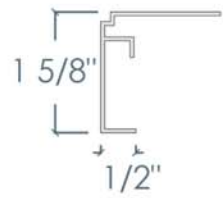

DIRECT MOUNT

WALL TRIMS

FLOATING TRIMS

FIXTURE TRIMS

DM3
NARROW

DM2
WALL

WT1

WT2
SEISMIC

TRIM SPECIFICATIONS

Length	12'2"
Material	Extruded Aluminum
Colors	White & Black (Custom colors available on all except fixture trims)
Curving capabilities	All trims can be curved, except: DM2 Wall, WT2, FT3, FT2A, Fixture Trim Flange, Fixture Trim Reveal