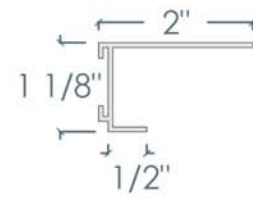

DIRECT MOUNT

WALL TRIMS

FLOATING TRIMS

FIXTURE TRIMS

DM3
NARROW

DM2
WALL

WT1

WT2
SEISMIC

FT2

FT3

FT4

FT6

FT8

FT2A

FIXTURE
TRIM
FLANGE

FIXTURE
TRIM
REVEAL

TRIM SPECIFICATIONS

Length	12'2"
Material	Extruded Aluminum
Colors	White & Black (Custom colors available on all except fixture trims)
Curving capabilities	All trims can be curved, except: DM2 Wall, WT2, FT3, FT2A, Fixture Trim Flange, Fixture Trim Reveal