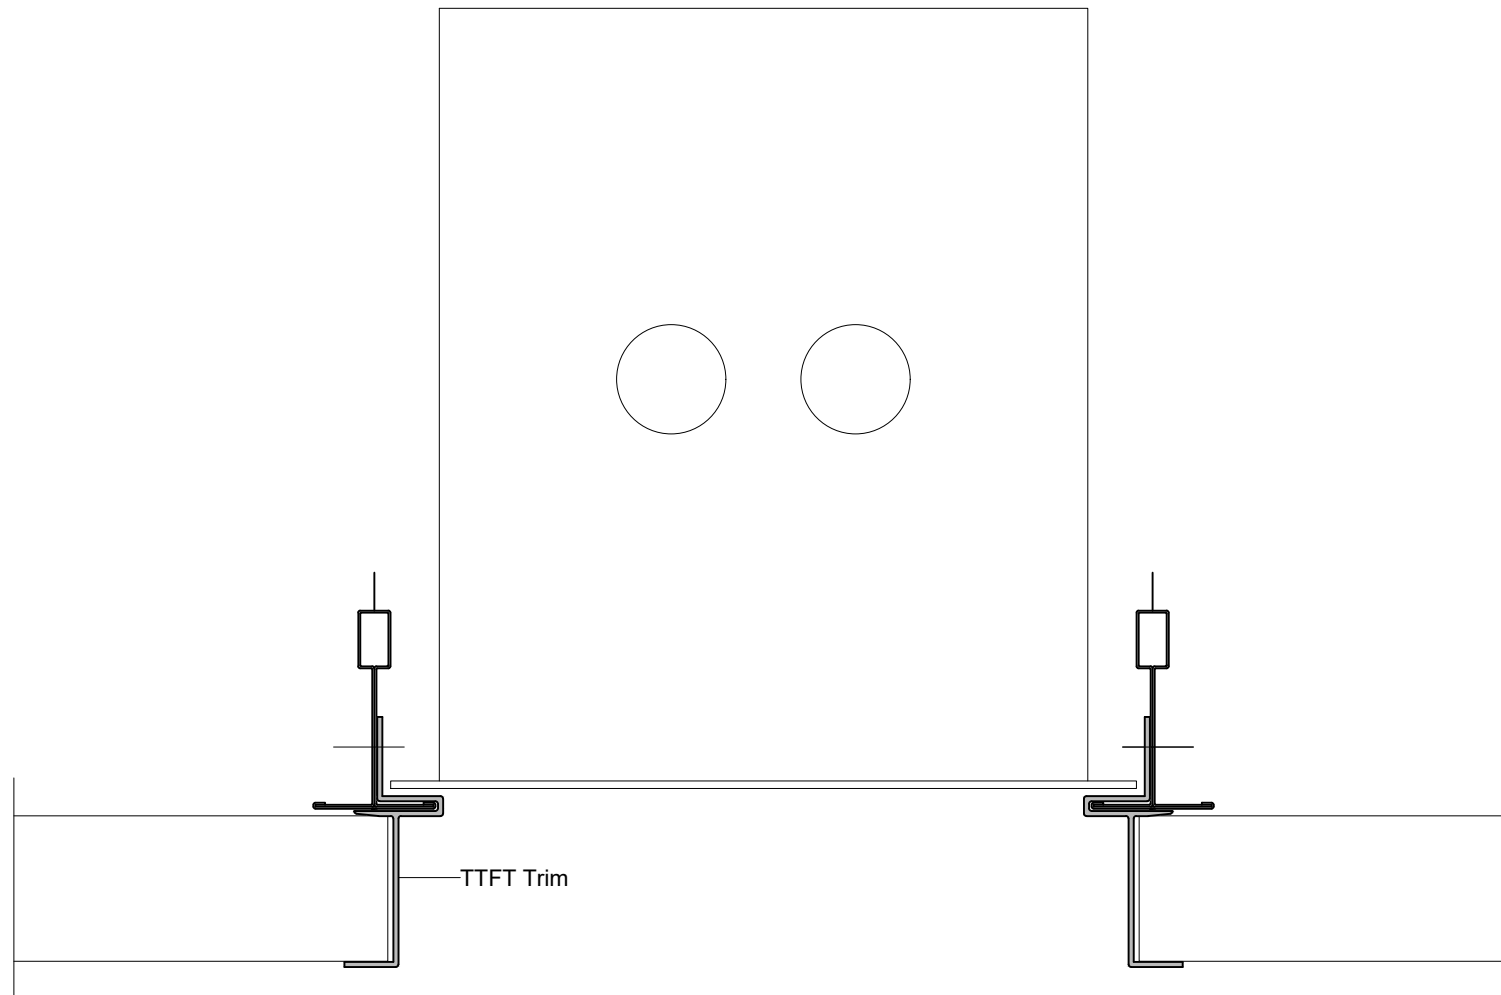

*All rights reserved. This drawing is the property of CertainTeed. It may not be copied or multiplied, neither wholly nor partly. It may not be submitted for perusal to third parties.*

**RECESSED OFF-MODULAR  
 LIGHT FIXTURE WITH TTLT  
 AND TTFT TRIM**