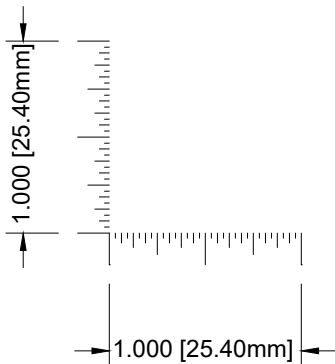

0.0984"Ø x 0.2165" CENTERS  
 45° STAGGERED CENTERS  
 OPEN AREA: 8.0%

A FAX OR COPY OF THIS DETAIL  
 MAY BE DISTORTED - PLEASE CHECK  
 YOUR SCALE

**HunterDouglas**   
**Ceiling & Wall Products**  
 exclusively from **CertainTeed**

**TOLERANCES**

(unless noted otherwise)

DECIMAL: .0 +/- .060  
 .00 +/- .030  
 .000 +/- .010  
 FRACTIONAL: +/- 1/32"  
 ANGULAR: +/- 0.5°

**PERF 119**

PROJECT:  
 DRAWING NUMBER: PRF-119  
 PART NUMBER:  
 SCALE: FULL  
 DRAWN BY: HD ENGINEERING  
 DATE: 12/5/2018