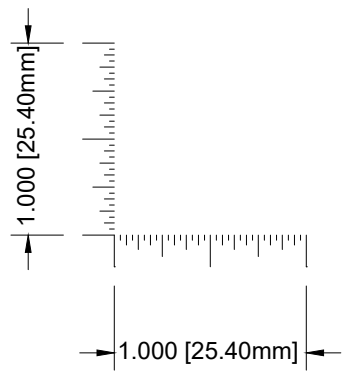

0.063"Ø x 0.160" CENTERS  
 45° STAGGERED CENTERS  
 OPEN AREA: 12.0%

A FAX OR COPY OF THIS DETAIL  
 MAY BE DISTORTED - PLEASE CHECK  
 YOUR SCALE

**HunterDouglas**   
**Ceiling & Wall Products**  
 exclusively from **CertainTeed**

**TOLERANCES**  
 (unless noted otherwise)  
 DECIMAL: .0 +/- .060  
 .00 +/- .030  
 .000 +/- .010  
 FRACTIONAL: +/- 1/32"  
 ANGULAR: +/- 0.5°

**PERF 115**  
 PROJECT:  
 DRAWING NUMBER: PRF-115  
 PART NUMBER:  
 SCALE: FULL  
 DRAWN BY: HD ENGINEERING  
 DATE: 12/5/2018