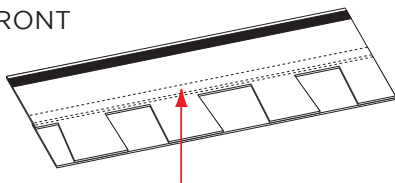

NAILTRACK™

Wider Nailing
Area on Landmark
Series Shingles

CertainTeed
SAINT-GOBAIN

Wider. Faster. Proven.

NO LEAKS. NO DE-LAMINATION. NO CALLBACKS.

The cost of doing business has gone down with NailTrak™.

For the past 10 years, NailTrak™ has enabled installers to shingle with improved speed and accuracy. With a nailing area that's three times WIDER than typical laminate shingles, nails hit home with NailTrak. A feature on all Landmark Series shingles.

FRONT

Wide nailing area for increased speed and accuracy.

BACK

Sealant placed low to avoid gumming up nail guns.

UNDERSIDE OF TOP

Specially formulated Quadra-Bond adhesive adheres the two-piece laminate shingle.