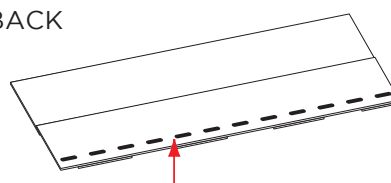

NAILTRACK™

Wider Nailing
Area on Landmark
Series Shingles

CertainTeed
SAINT-GOBAIN

Wider. Faster. Proven.

NO LEAKS. NO DE-LAMINATION. NO CALLBACKS.

The cost of doing business has gone down with NailTrak™.

For the past 10 years, NailTrak™ has enabled installers to shingle with improved speed and accuracy. With a nailing area that's three times WIDER than typical laminate shingles, nails hit home with NailTrak. A feature on all Landmark Series shingles.

FRONT

Wide nailing area for increased speed and accuracy.

BACK

Sealant placed low to avoid gumming up nail guns.

UNDERSIDE OF TOP

Specially formulated Quadra-Bond adhesive adheres the two-piece laminate shingle.