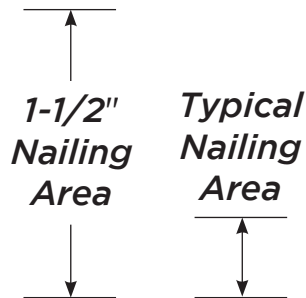

NAILTRACK™

Wider Nailing
Area on Landmark
Series Shingles

CertainTeed
SAINT-GOBAIN

Wider. Faster. Proven.

NO LEAKS. NO DE-LAMINATION. NO CALLBACKS.

The cost of doing business has gone down with NailTrak™.

For the past 10 years, NailTrak™ has enabled installers to shingle with improved speed and accuracy. With a nailing area that's three times WIDER than typical laminate shingles, nails hit home with NailTrak. A feature on all Landmark Series shingles.

FRONT

Wide nailing area for increased speed and accuracy.

BACK

Sealant placed low to avoid gumming up nail guns.

UNDERSIDE OF TOP

Specially formulated Quadra-Bond adhesive adheres the two-piece laminate shingle.