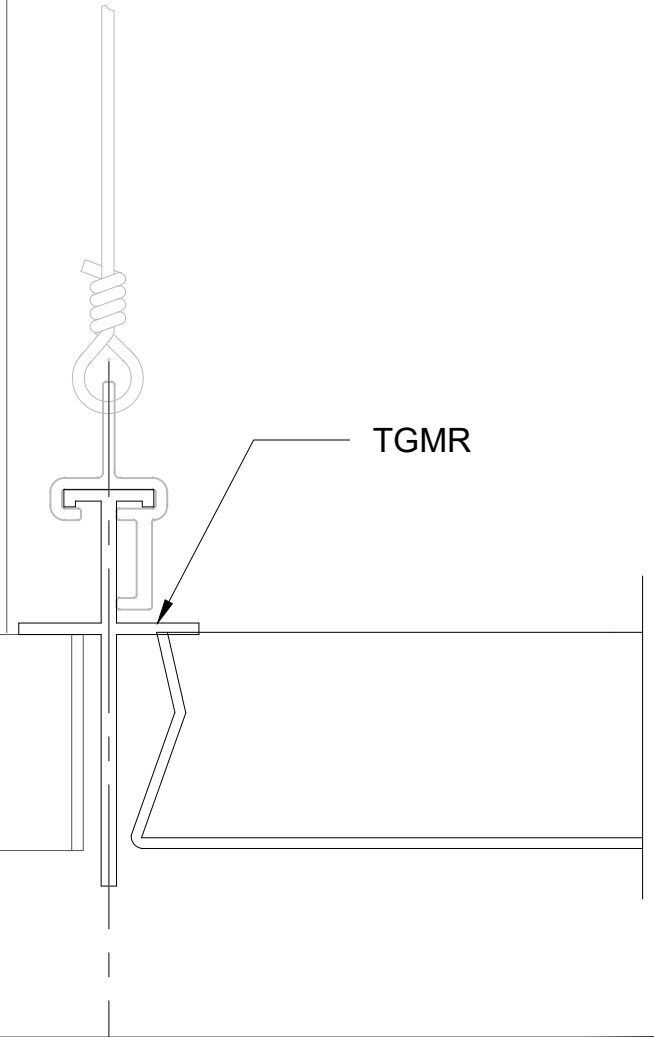

All rights reserved. This drawing is the property of CertainTeed. It may not be copied or multiplied, neither wholly nor partly. It may not be submitted for perusal to third parties.

**INTEGRATED LIGHT
 FIXTURE PARALLEL
 TO CROSS RUNNER
 DRAWING: E.3.1**

**INTEGRATED LIGHT FIXTURE
DETAIL AT MAIN RUNNER
DRAWING: E.3.2**