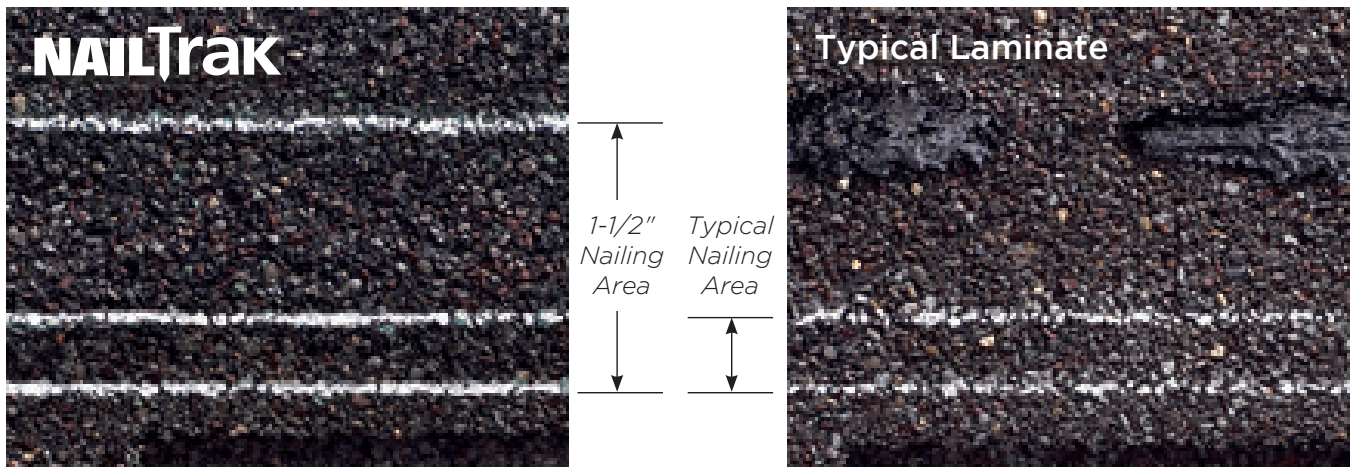

Wider. Faster. Proven.

For the past 10 years, NailTrak™ has enabled installers to shingle with improved speed and accuracy. With a nailing area that's three times WIDER than typical laminate shingles, nails hit home with NailTrak. A feature on all Landmark® Series shingles. Speed and accuracy result in lower labor costs.

No leaks. No de-lamination. No callbacks.
The cost of doing business has gone down with NailTrak.

FRONT