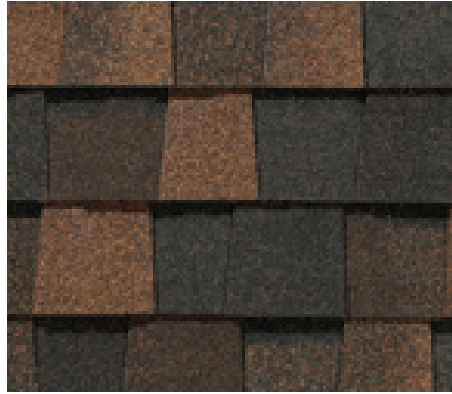

LANDMARK[®] PRO

The Expert's Choice

Shown in Max Def Weathered Wood

CertainTeed
SAINT-GOBAIN

Introducing More Value

Landmark® Pro is designed specifically for the professional roofing contractor that takes pride in providing more to their customer.

Landmark® Pro improves upon the CertainTeed Landmark shingle, a leading consumer publication's "Best Buy" for the past five years.

We started by adding more weathering asphalt to the industry's toughest fiberglass mat to provide more protection. Then we incorporated our Maximum Definition color blend technology to give the product more vibrancy on the roof. Included is the proven performance of our NailTrak™ feature, enabling faster installation.

LANDMARK® PRO COLOR PALETTE

Max Def Black Walnut

Max Def Burnt Sienna

Max Def Cobblestone Gray

Max Def Colonial Slate

Max Def Driftwood

Max Def Georgetown Gray

Max Def Heather Blend

Max Def Moiré Black

Max Def Resawn Shake

Max Def Weathered Wood

Max Def Colors

Look deeper. With Max Def, a new dimension is added to shingles with a richer mixture of surface granules. You get a brighter, more vibrant, more dramatic appearance and depth of color. And the natural beauty of your roof shines through.