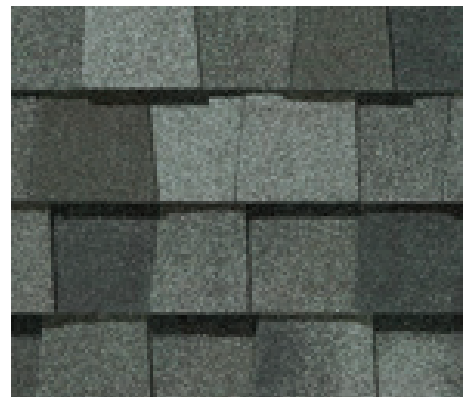

LANDMARK[®] PRO

The Expert's Choice

Shown in Max Def Weathered Wood

CertainTeed
SAINT-GOBAIN

Introducing More Value

Landmark® Pro is designed specifically for the professional roofing contractor that takes pride in providing more to their customer.

LANDMARK® PRO COLOR PALETTE

Max Def Black Walnut

Max Def Burnt Sienna

Max Def Cobblestone Gray

Max Def Colonial Slate

Max Def Driftwood

Max Def Georgetown Gray

Max Def Heather Blend

Max Def Moiré Black

Max Def Resawn Shake

Max Def Weathered Wood

Max Def Colors

Look deeper. With Max Def, a new dimension is added to shingles with a richer mixture of surface granules. You get a brighter, more vibrant, more dramatic appearance and depth of color. And the natural beauty of your roof shines through.