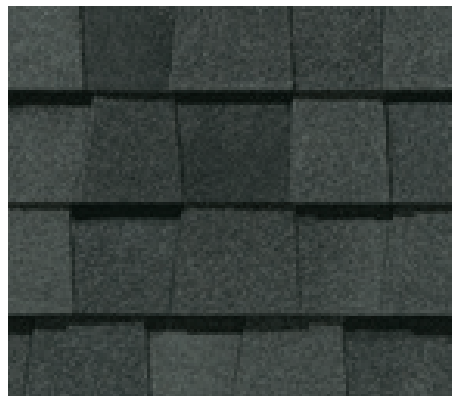

LANDMARK[®] PRO

The Expert's Choice

Shown in Max Def Weathered Wood

CertainTeed
SAINT-GOBAIN

Introducing More Value

Landmark® Pro is designed specifically for the professional roofing contractor that takes pride in providing more to their customer.

LANDMARK® PRO COLOR PALETTE

Max Def Black Walnut

Max Def Burnt Sienna

Max Def Cobblestone Gray

Max Def Colonial Slate

Max Def Driftwood

Max Def Georgetown Gray

Max Def Heather Blend

Max Def Moiré Black

Max Def Resawn Shake

Max Def Weathered Wood

Max Def Colors

Look deeper. With Max Def, a new dimension is added to shingles with a richer mixture of surface granules. You get a brighter, more vibrant, more dramatic appearance and depth of color. And the natural beauty of your roof shines through.