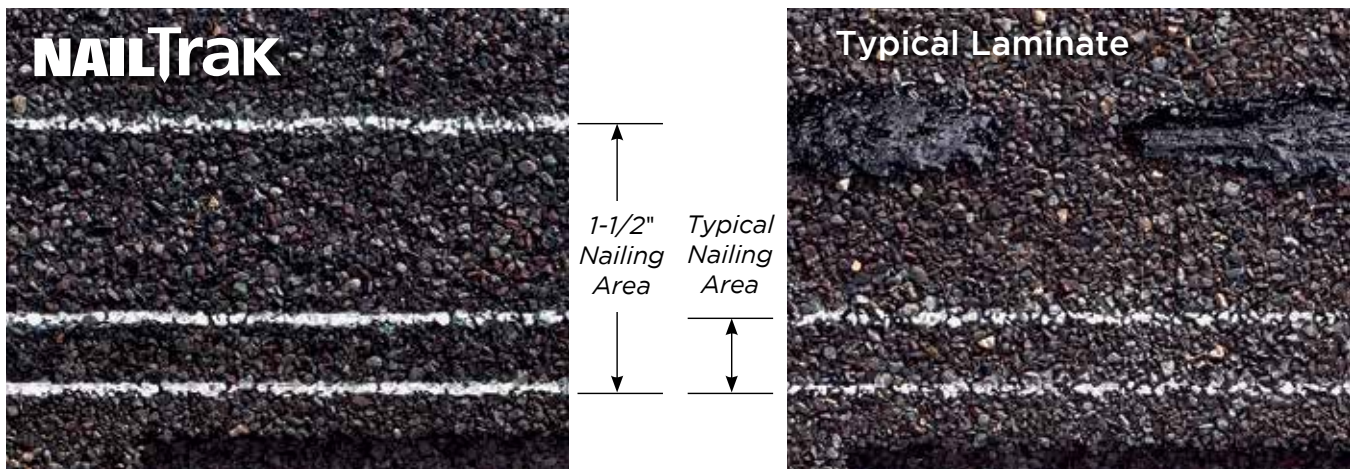

Wider. Faster. Proven.

For the past 10 years, NailTrak™ has enabled installers to shingle with improved speed and accuracy. With a nailing area that's three times WIDER than typical laminate shingles, nails hit home with NailTrak. A feature on all Landmark Series shingles. Speed and accuracy result in lower labor costs.

No leaks. No de-lamination. No callbacks.
The cost of doing business has gone down with NailTrak.

FRONT