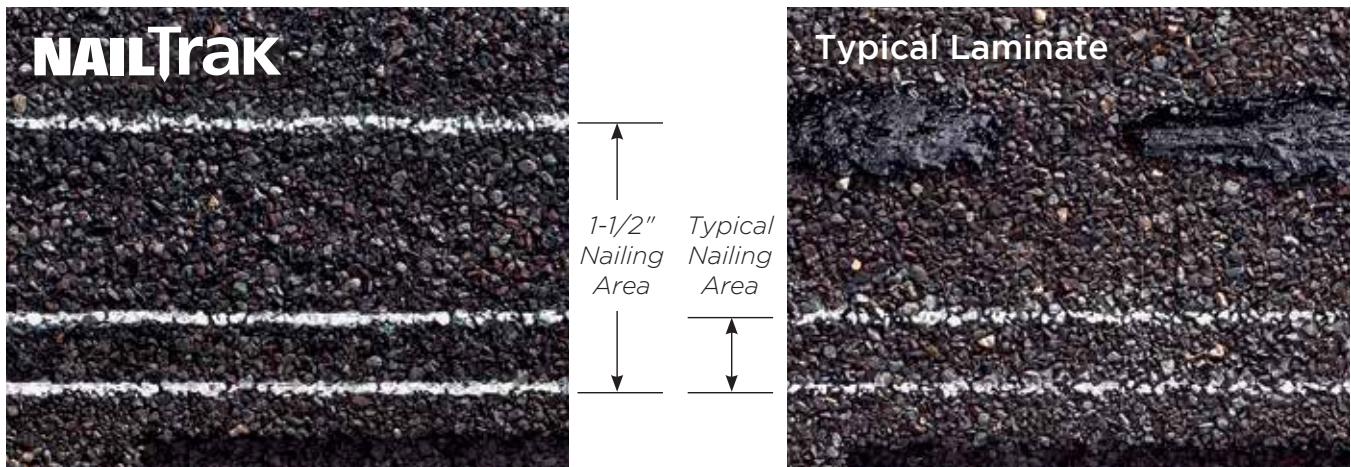

Wider. Faster. Proven.

For the past 10 years, NailTrak™ has enabled installers to shingle with improved speed and accuracy. With a nailing area that's three times WIDER than typical laminate shingles, nails hit home with NailTrak. A feature on all Landmark® Series shingles. Speed and accuracy result in lower labor costs.

No leaks. No de-lamination. No callbacks.
The cost of doing business has gone down with NailTrak.

FRONT