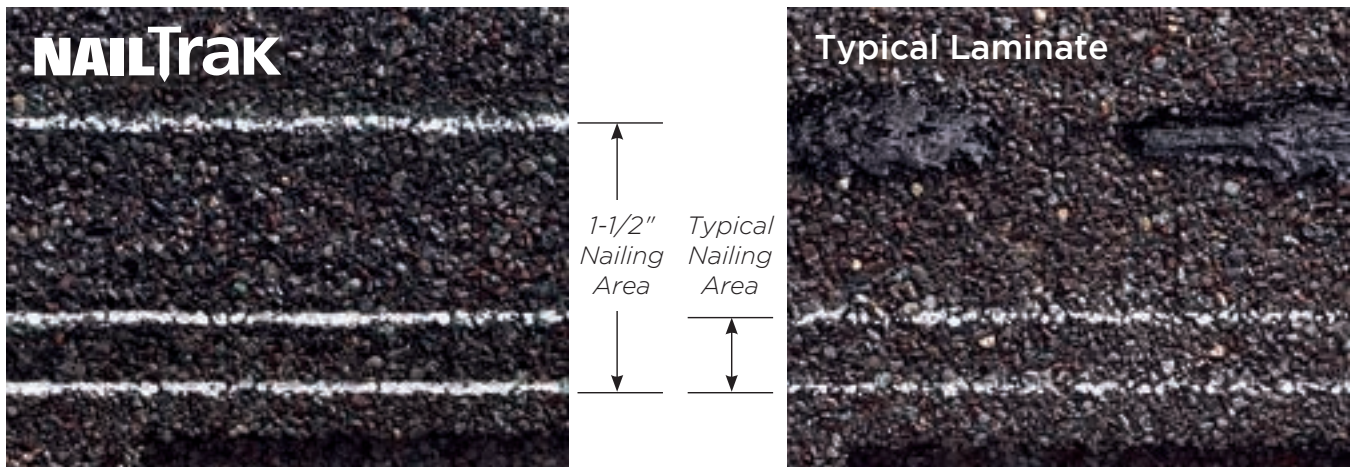

BACK

UNDERSIDE OF TOP

Wider. Faster. Proven.

For the past 10 years, NailTrak™ has enabled installers to shingle with improved speed and accuracy. With a nailing area that's three times WIDER than typical laminate shingles, nails hit home with NailTrak. A feature on all Landmark® Series shingles. Speed and accuracy result in lower labor costs.

No leaks. No de-lamination. No callbacks.
The cost of doing business has gone down with NailTrak.

FRONT