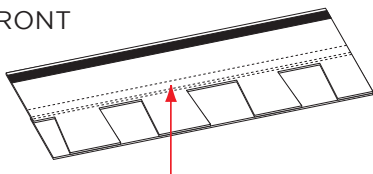

Wide nailing area for increased speed and accuracy.